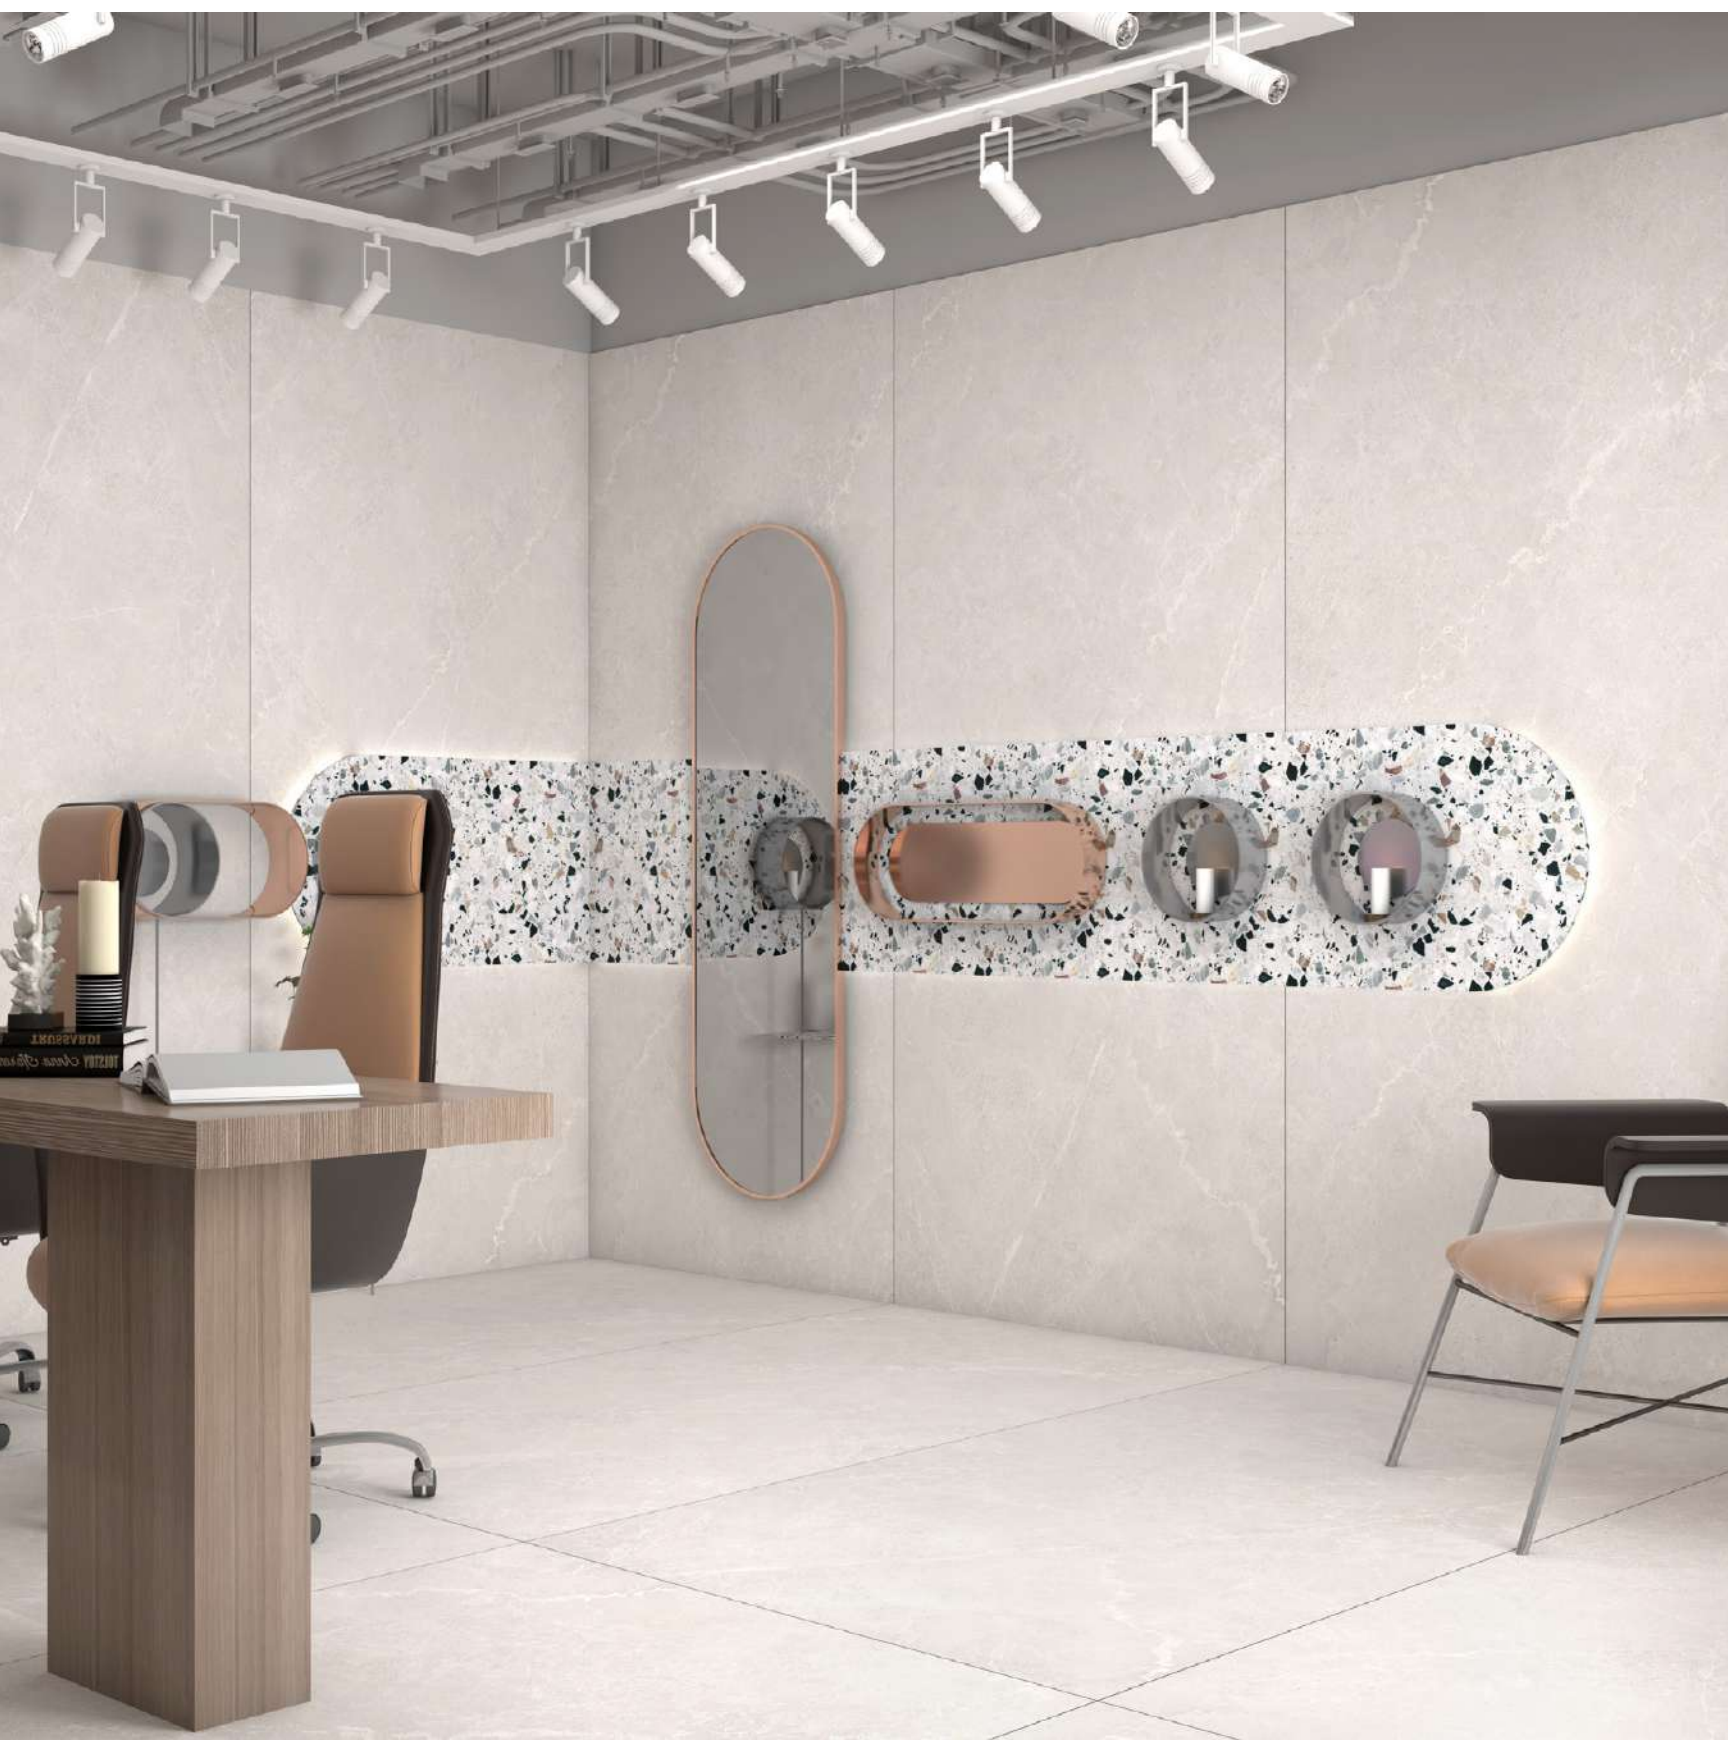

SIZE
1200 x 2400mm

FINISH
SPA Matt

RANDOM
2

SIZE
1200 x 2400mm

FINISH
HIGHGLOSS

RANDOM
3

SIZE
1200 x 2400mm

FINISH
HIGHGLOSS