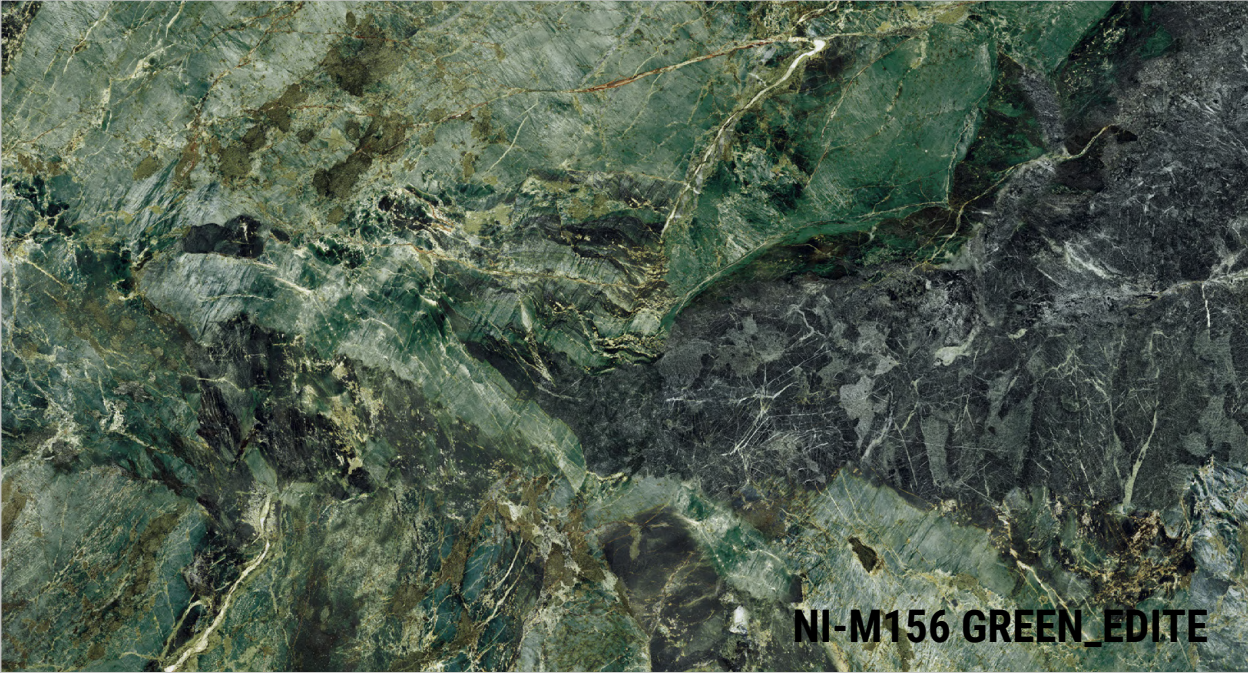

SIZE
1200 x 2780mm

FINISH
HIGHGLOSSY

RANDOM
3