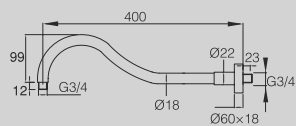

SHOWER ARMS

DGBDA-40

SHOWERHEAD ARM 40CM