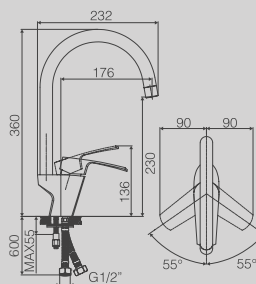

DG3297-316

SINGLE LEVER ONE HOLE SINK MIXER
AVAILABLE IN
CHROME / BRONZE / COPPER