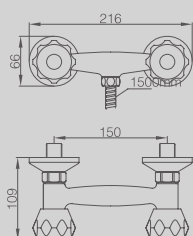

DIESSE

DG3611-030

WALL HUNG SINGLE LEVER SHOWER MIXER
AVAILABLE IN
CHROME / BRONZE / COPPER