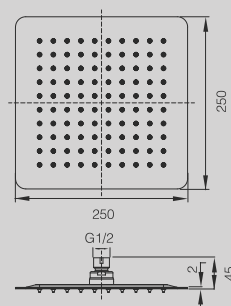

DGSOQS25

25 CM SQUARE CHROME PLATED OVERHEAD SHOWER - SLIM 2/4MM