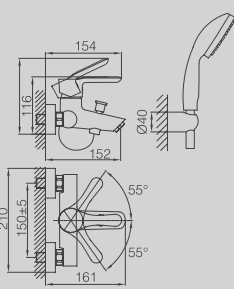

PISA

DG6160-315

WALL HUNG BATH MIXER
AVAILABLE IN CHROME / BRONZE / COPPER