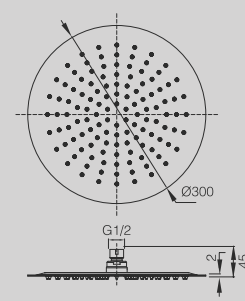

DGSHS04

SHOWER HANDLE
3 FUNCTION - ROUND

SHOWER HEADS

DGSORS20

20 CM ROUND CHROME PLATED
OVERHEAD SHOWER - SLIM 2/4MM

DGSORS25

25 CM ROUND CHROME PLATED
OVERHEAD SHOWER - SLIM 2/4MM

DGSORS30