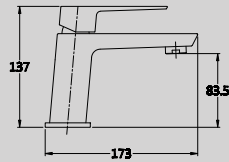

LUGANO

DG1462-140

SINGLE LEVER WASH BASIN MIXER
WITH CLICK CLACK WASTE
AVAILABLE IN
CHROME / BRONZE / COPPER

DG1460-140

WALL HUNG BATH MIXER
AVAILABLE IN
CHROME / BRONZE / COPPER

COMO

DG1162-663

SINGLE LEVER WASH BASIN MIXER
WITH CLICK CLACK WASTE
AVAILABLE IN
CHROME / BRONZE / COPPER

DG1172-663

TALL SINGLE LEVER WASH BASIN
MIXER
AVAILABLE IN
CHROME / BRONZE / COPPER

COMO

DG1160-663

WALL HUNG BATH MIXER
AVAILABLE IN
CHROME / BRONZE / COPPER

DG1161-663

WALL HUNG SINGLE LEVER
SHOWER MIXER
AVAILABLE IN
CHROME / BRONZE / COPPER

DG1164-663

SINGLE LEVER BIDET MIXER WITH
CLICK CLACK WASTE
AVAILABLE IN
CHROME / BRONZE / COPPER