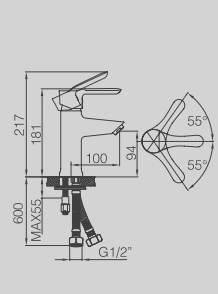

PISA

DG6162-315

SINGLE LEVER WASH BASIN MIXER WITH CLICK CLACK WASTE
AVAILABLE IN CHROME / BRONZE / COPPER

DG6172-315

TALL SINGLE LEVER WASH BASIN MIXER
AVAILABLE IN CHROME / BRONZE / COPPER

DG6164-315

SINGLE LEVER BIDET MIXER WITH CLICK CLACK WASTE
AVAILABLE IN CHROME / BRONZE / COPPER

PISA

DG6160-315

WALL HUNG BATH MIXER
AVAILABLE IN CHROME / BRONZE / COPPER

DG6161-315

WALL HUNG SINGLE LEVER SHOWER MIXER
AVAILABLE IN CHROME / BRONZE / COPPER

DG6165-315

CONCEALED SHOWER MIXER
AVAILABLE IN CHROME / BRONZE / COPPER

PISA

DG6166-315

CONCEALED BATH/SHOWER MIXER WITH DIVERTER
AVAILABLE IN CHROME / BRONZE / COPPER