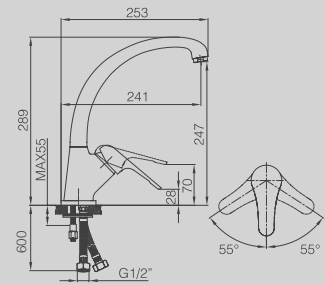

ESSENTIAL LINE

DG2997-433

SINGLE LEVER ONE HOLE SINK MIXER
 AVAILABLE IN
 CHROME / BRONZE / COPPER

DG2986-433

WALL HUNG SINGLE LEVER SINK MIXER
 AVAILABLE IN
 CHROME / BRONZE / COPPER

DG1897-432

SINGLE LEVER ONE HOLE SINK MIXER
 AVAILABLE IN
 CHROME / BRONZE / COPPER