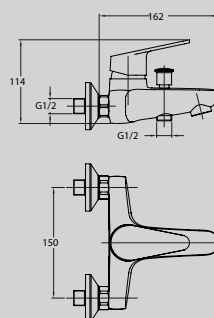

ISEO

DG1062-662

SINGLE LEVER WASH BASIN MIXER WITH CLICK CLACK WASTE
AVAILABLE IN
CHROME / BRONZE / COPPER

DG1060-662

WALL HUNG BATH MIXER
AVAILABLE IN
CHROME / BRONZE / COPPER