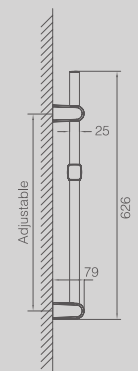

DGSRR03

SHOWER RAIL ROUND WITH SOAP DISH