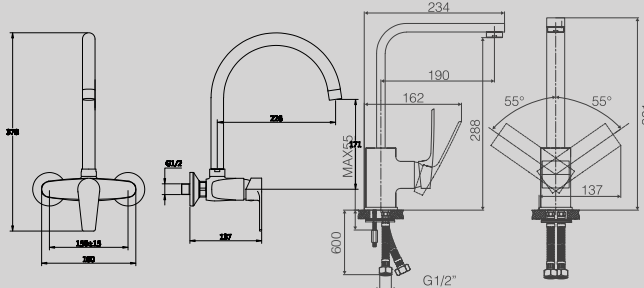

DG3996-439

WALL HUNG SINGLE LEVER SINK MIXER
 AVAILABLE IN
 CHROME / BRONZE / COPPER

DESIGN LINE

DG1197-663

SINGLE LEVER ONE HOLE SINK MIXER
 AVAILABLE IN
 CHROME / BRONZE / COPPER

DG1497-140

SINGLE LEVER ONE HOLE SINK MIXER
 AVAILABLE IN
 CHROME / BRONZE / COPPER