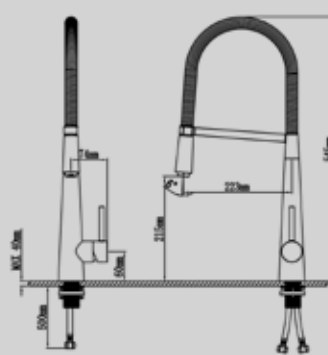

HAND HELD SHATTAF WITH WALL HOOK WHITE

PROFESSIONAL LINE

DG4897-678

SINGLE LEVER ONE HOLE SINK MIXER
 AVAILABLE IN CHROME

DG4797-305

SINGLE LEVER ONE HOLE SINK MIXER
 AVAILABLE IN CHROME

PROFESSIONAL LINE

DG4397-305