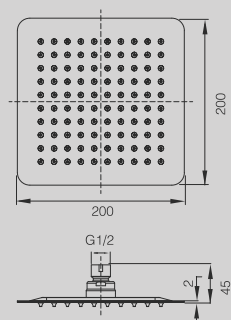

SHOWER HEADS

DGSOQS20

20 CM SQUARE CHROME PLATED OVERHEAD SHOWER - SLIM 2/4MM