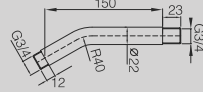

DGBDC-15

SHOWERHEAD ARM 15CM