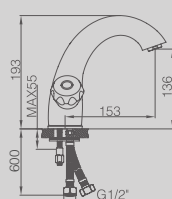

DG3630-030

MEDIUM SINGLE LEVER WASH BASIN MIXER WITH CLICK CLACK WASTE
AVAILABLE IN
CHROME / BRONZE / COPPER