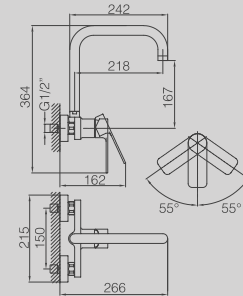

DG6296-354

WALL HUNG SINGLE LEVER SINK MIXER
AVAILABLE IN
CHROME / BRONZE / COPPER