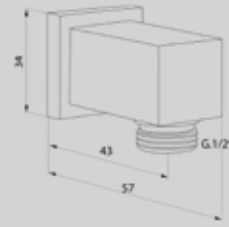

DGW002

WATER OUTLET SQUARE