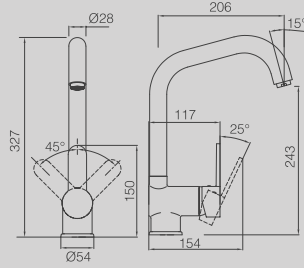

ESSENTIAL LINE

DG2197-502

SINGLE LEVER ONE HOLE SINK MIXER
 AVAILABLE IN
 CHROME / BRONZE / COPPER

DG2198-502

SINGLE LEVER ONE HOLE SINK MIXER
 AVAILABLE IN
 CHROME / BRONZE / COPPER

DG2186-502

WALL HUNG SINGLE LEVER SINK MIXER
 AVAILABLE IN
 CHROME / BRONZE / COPPER