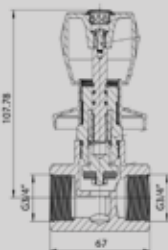

STOP COCK

DGSC001

STOP COCK 050
1/2"
(ALSO AVAILABLE IN 3/4", 1")