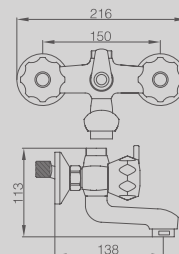

DG3612-030

WALL HUNG BATH MIXER
AVAILABLE IN
CHROME / BRONZE / COPPER