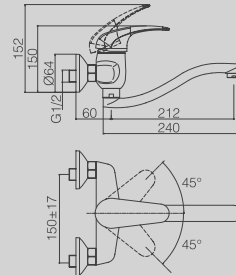

ESSENTIAL LINE

DG2297 -503

SINGLE LEVER ONE HOLE SINK MIXER
 AVAILABLE IN
 CHROME / BRONZE / COPPER

DG2286 -503

WALL HUNG SINGLE LEVER SINK MIXER
 AVAILABLE IN
 CHROME / BRONZE / COPPER

DG2296-503

WALL HUNG SINGLE LEVER SINK MIXER
 AVAILABLE IN
 CHROME / BRONZE / COPPER