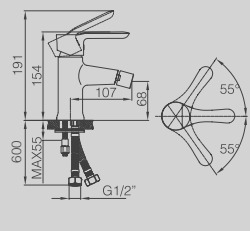

DG6164-315

SINGLE LEVER BIDET MIXER WITH CLICK CLACK WASTE
AVAILABLE IN CHROME / BRONZE / COPPER