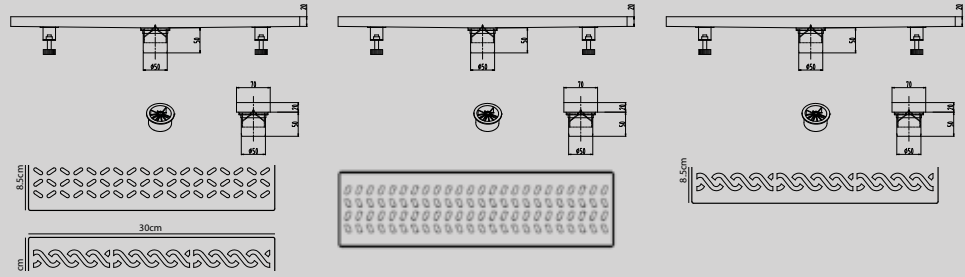

FLOOR DRAIN

DGD104-30

LONG SHOWER CHANNEL
8.5X30CM
(ALSO AVAILABLE IN 40CM, 50CM,
60CM, 80CM, 90CM)

DGD105-30

LONG SHOWER CHANNEL
8.5X30CM
(ALSO AVAILABLE IN 40CM, 50CM,
60CM, 80CM, 90CM)

DGD106-30

LONG SHOWER CHANNEL
8.5X30CM
(ALSO AVAILABLE IN 40CM, 50CM,
60CM, 80CM, 90CM)