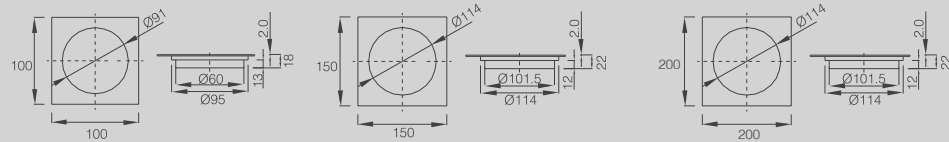

FLOOR DRAIN

DGD101

STANDARD DRAIN GRID
INOXPLATE STAINLESS STEEL
INOX AISI 304
10X10

DGD102

STANDARD DRAIN GRID
INOXPLATE STAINLESS STEEL
INOX AISI 304
15X15

DGD103

STANDARD DRAIN GRID
INOXPLATE STAINLESS STEEL INOX
AISI 304
20X20