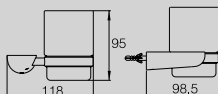

ELEGANTE

DGPB1

GLASS HOLDER