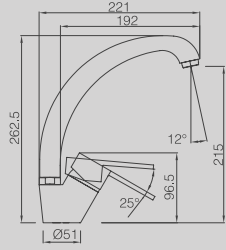

ESSENTIAL LINE

DG2197-502

SINGLE LEVER ONE HOLE SINK MIXER
AVAILABLE IN
CHROME / BRONZE / COPPER