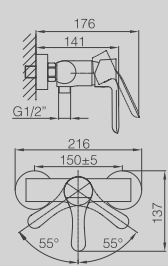

DG6161-315

WALL HUNG SINGLE LEVER SHOWER MIXER
AVAILABLE IN CHROME / BRONZE / COPPER