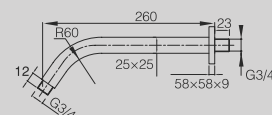

SHOWER ARMS

DGBDA-40

SHOWERHEAD ARM 40CM

DGBDC-15

SHOWERHEAD ARM 15CM

DGBDD-26

SHOWERHEAD ARM 26CM

WATER OUTLET