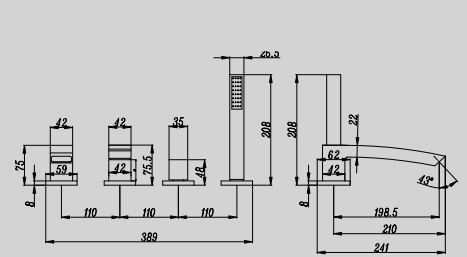

WALL MOUNTED BASIN MIXER
AVAILABLE IN
CHROME / BRONZE / COPPER

DG3190-335

4 HOLE RIM MOUNTED BATH SET
AVAILABLE IN
CHROME / BRONZE / COPPER

EDGE

DG3191-335

3 HOLE RIM MOUNTED BATH SET
AVAILABLE IN
CHROME / BRONZE / COPPER