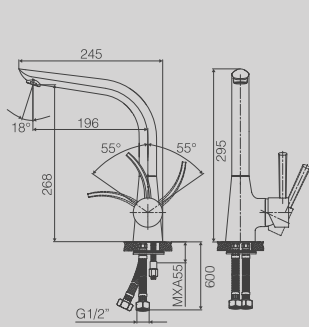

SINGLE LEVER ONE HOLE SINK MIXER
 AVAILABLE IN CHROME

DG5897-723

TWO HANDLE ONE HOLE SINK MIXER
 AVAILABLE IN CHROME

DG5797-121

TWO HANDLE ONE HOLE SINK MIXER
 AVAILABLE IN CHROME

DESIGN LINE

DG3997-439

SINGLE LEVER ONE HOLE SINK MIXER
 AVAILABLE IN
 CHROME / BRONZE / COPPER