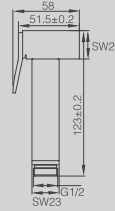

DGW001

WATER OUTLET ROUND

DGW002

WATER OUTLET SQUARE

SHATTAF

DGSTF002

HAND HELD SHATTAF WITH WALL HOOK

DGSTF003