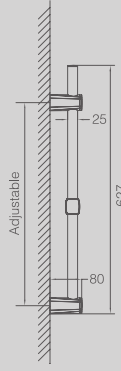

DGSRR02

SHOWER RAIL ROUND WITH SOAP DISH