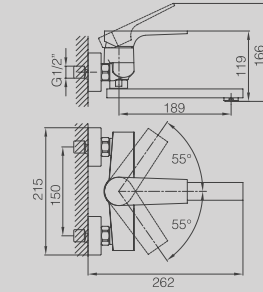

DG6086-449

WALL HUNG SINGLE LEVER SINK MIXER
AVAILABLE IN
CHROME / BRONZE / COPPER