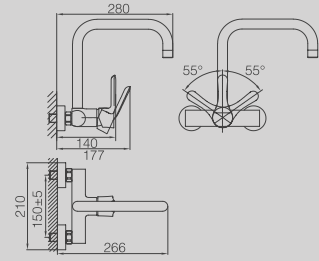

ESSENTIAL LINE

DG1886-432

WALL HUNG SINGLE LEVER ONE HOLE SINK MIXER
 AVAILABLE IN
 CHROME / BRONZE / COPPER

DG6197-315

SINGLE LEVER ONE HOLE SINK MIXER
 AVAILABLE IN
 CHROME / BRONZE / COPPER

DG6196-315

WALL HUNG SINGLE LEVER SINK MIXER
 AVAILABLE IN
 CHROME / BRONZE / COPPER