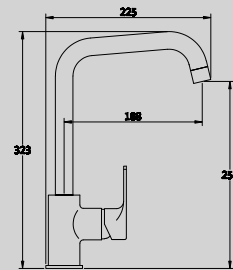

DG1497-140

SINGLE LEVER ONE HOLE SINK MIXER
AVAILABLE IN
CHROME / BRONZE / COPPER