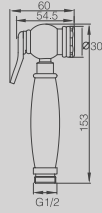

SHATTAF

DGSTF002

HAND HELD SHATTAF WITH WALL HOOK