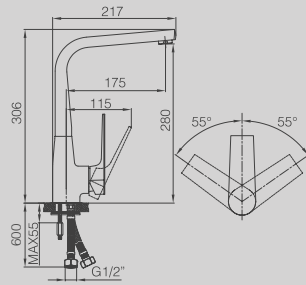

DESIGN LINE

DG6097-449

SINGLE LEVER ONE HOLE SINK MIXER
AVAILABLE IN
CHROME / BRONZE / COPPER