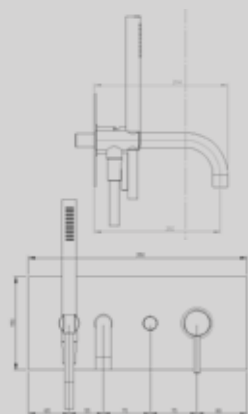

DG5472-540

TALL SINGLE LEVER WASH BASIN
MIXER
AVAILABLE IN
CHROME / BRONZE / COPPER

DG5480-540

WALL MOUNTED BATH FILLER
AVAILABLE IN
CHROME / BRONZE / COPPER

DG5482-540

WALL MOUNTED BASIN MIXER
AVAILABLE IN
CHROME / BRONZE / COPPER