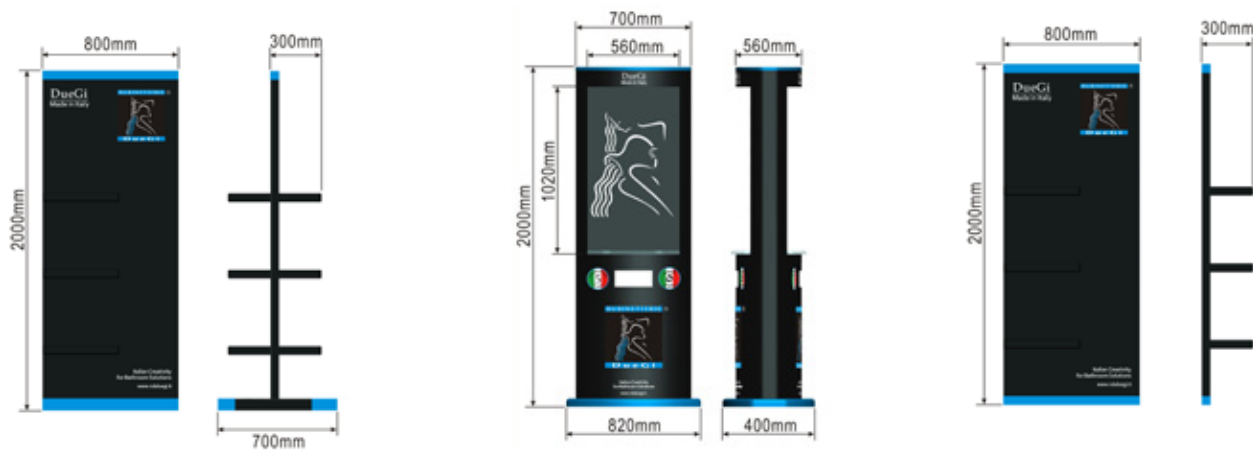

BATH MIXER DISPLAY PLATE