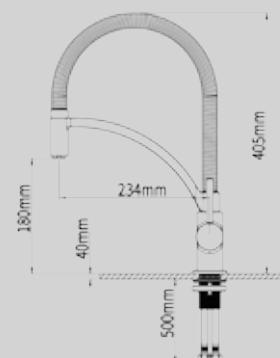

DG4597-305

SINGLE LEVER ONE HOLE SINK MIXER
AVAILABLE IN CHROME