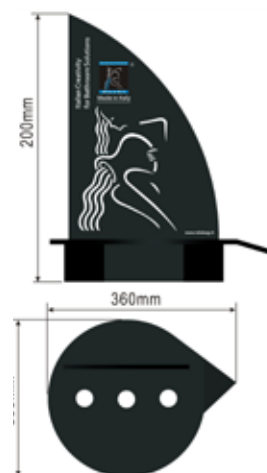

With such a wide range of DueGi products, you will need elegant marketing displays to INCREASE your Sales and open NEW BUSINESS OPPORTUNITIES.

DueGi Displays will give to your showroom an italian touch. You will be able to customize it to make sure you meet your customer expectations.

The following Sale Display Points are offered to our Customers to help them to optimize the space in the showroom:

WASH BASIN DISPLAY PLATE