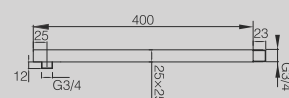

30 CM SQUARE CHROME PLATED OVERHEAD SHOWER - SLIM 2/4MM

SHOWER ARMS

DGTSB-20

CEILING ATTACHMENT SHOWERHEAD 20CM

DG TSA-20

CEILING ATTACHMENT SHOWERHEAD 20CM

DGBDB-40

SHOWERHEAD ARM 40CM