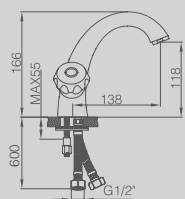

DIESSE

DG3631-030

SINGLE LEVER WASH BASIN MIXER WITH CLICK CLACK WASTE
AVAILABLE IN
CHROME / BRONZE / COPPER