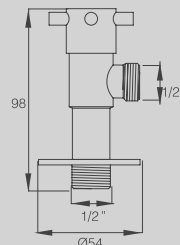

DGA V102

ANGLE VALVE ROSETTE 1/2X1/2