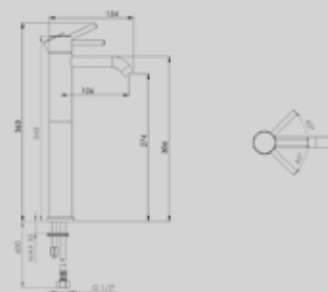

DG5472-540

TALL SINGLE LEVER WASH BASIN
MIXER
AVAILABLE IN
CHROME / BRONZE / COPPER