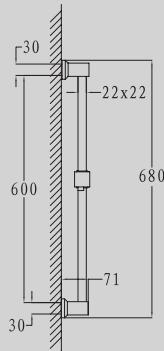

DGSRS02

SHOWER RAIL

DGSRS01

SHOWER RAIL SQUARE