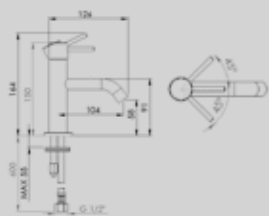

COMO

DG1160-663

WALL HUNG BATH MIXER
AVAILABLE IN
CHROME / BRONZE / COPPER

DG1161-663

WALL HUNG SINGLE LEVER
SHOWER MIXER
AVAILABLE IN
CHROME / BRONZE / COPPER

DG1164-663

SINGLE LEVER BIDET MIXER WITH
CLICK CLACK WASTE
AVAILABLE IN
CHROME / BRONZE / COPPER