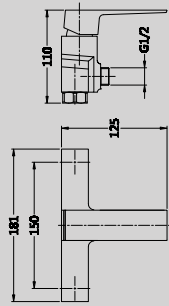

DG1460-140

WALL HUNG BATH MIXER
AVAILABLE IN
CHROME / BRONZE / COPPER