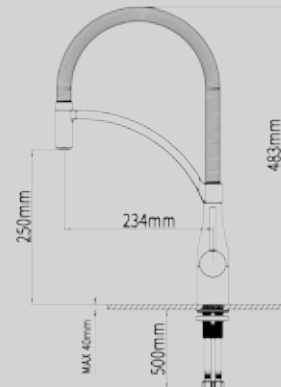

DG4697-305

SINGLE LEVER ONE HOLE SINK MIXER
AVAILABLE IN CHROME