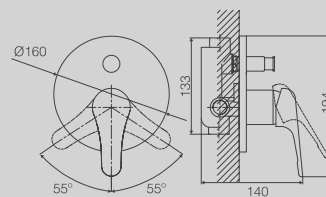

SINGLE LEVER BIDET MIXER WITH
CLICK CLACK WASTE
AVAILABLE IN
CHROME / BRONZE / COPPER

DG1860-432

WALL HUNG BATH MIXER
AVAILABLE IN
CHROME / BRONZE / COPPER

VENUS

DG1865-432

CONCEALED SHOWER MIXER
AVAILABLE IN
CHROME / BRONZE / COPPER