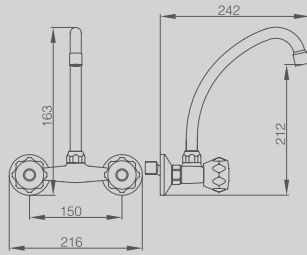

ESSENTIAL LINE

DG3636J-030

WALL HUNG SINGLE LEVER SINK MIXER
AVAILABLE IN
CHROME / BRONZE / COPPER