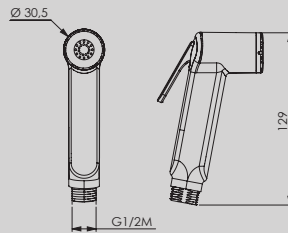

DGSTF005

HAND HELD SHATTAF WITH WALL HOOK