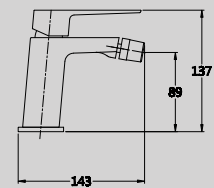

COMO

DG1160-663

WALL HUNG BATH MIXER
AVAILABLE IN
CHROME / BRONZE / COPPER

DG1161-663

WALL HUNG SINGLE LEVER
SHOWER MIXER
AVAILABLE IN
CHROME / BRONZE / COPPER

DG1164-663

SINGLE LEVER BIDET MIXER WITH
CLICK CLACK WASTE
AVAILABLE IN
CHROME / BRONZE / COPPER