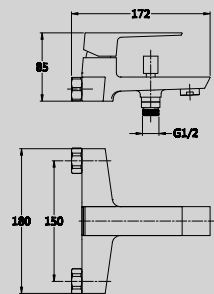

COMO

DG1160-663

WALL HUNG BATH MIXER
AVAILABLE IN
CHROME / BRONZE / COPPER

DG1161-663

WALL HUNG SINGLE LEVER
SHOWER MIXER
AVAILABLE IN
CHROME / BRONZE / COPPER

DG1164-663

SINGLE LEVER BIDET MIXER WITH
CLICK CLACK WASTE
AVAILABLE IN
CHROME / BRONZE / COPPER