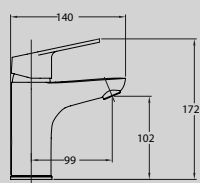

DIESSE

DG3631-030

SINGLE LEVER WASH BASIN MIXER WITH CLICK CLACK WASTE
AVAILABLE IN
CHROME / BRONZE / COPPER

DG3630-030

MEDIUM SINGLE LEVER WASH BASIN MIXER WITH CLICK CLACK WASTE
AVAILABLE IN
CHROME / BRONZE / COPPER

DG3612-030

WALL HUNG BATH MIXER
AVAILABLE IN
CHROME / BRONZE / COPPER

DIESSE

DG3611-030

WALL HUNG SINGLE LEVER SHOWER MIXER
AVAILABLE IN
CHROME / BRONZE / COPPER

ISEO

DG1062-662

SINGLE LEVER WASH BASIN MIXER WITH CLICK CLACK WASTE
AVAILABLE IN
CHROME / BRONZE / COPPER

DG1060-662

WALL HUNG BATH MIXER
AVAILABLE IN
CHROME / BRONZE / COPPER

DG1061-662

WALL HUNG SINGLE LEVER SHOWER MIXER
AVAILABLE IN
CHROME / BRONZE / COPPER