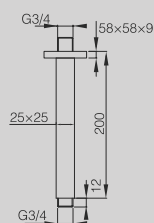

SHOWER ARMS

DGTSB-20

CEILING ATTACHMENT SHOWERHEAD 20CM