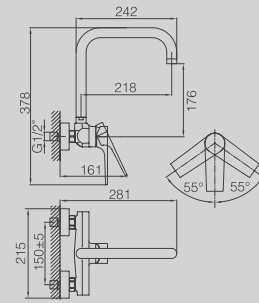

DG6096-449

WALL HUNG SINGLE LEVER SINK MIXER
AVAILABLE IN
CHROME / BRONZE / COPPER