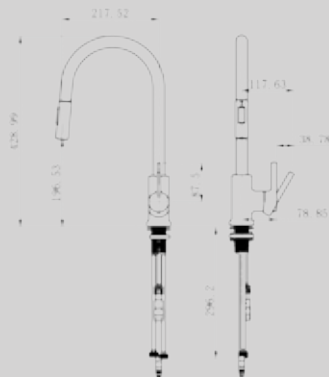

ESSENTIAL LINE

DG1597-951

SINGLE LEVER ONE HOLE SINK MIXER
AVAILABLE IN
CHROME / BRONZE / COPPER