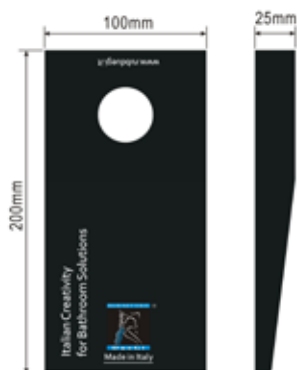

With such a wide range of DueGi products, you will need elegant marketing displays to INCREASE your Sales and open NEW BUSINESS OPPORTUNITIES.

DueGi Displays will give to your showroom an italian touch. You will be able to customize it to make sure you meet your customer expectations.

The following Sale Display Points are offered to our Customers to help them to optimize the space in the showroom:

WASH BASIN DISPLAY PLATE