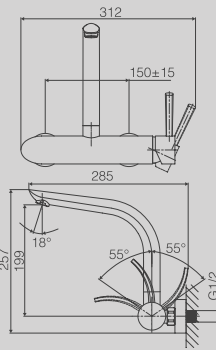

DG3996-439

WALL HUNG SINGLE LEVER SINK MIXER
AVAILABLE IN
CHROME / BRONZE / COPPER