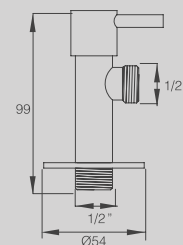

DGA V103

ANGLE VALVE ROSETTE 1/2X1/2

129