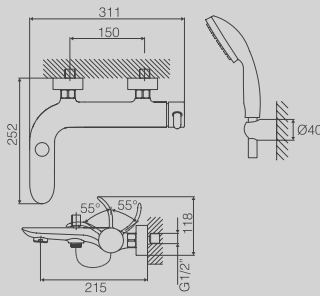

EMPRESS

DG3960-439

WALL HUNG BATH MIXER (AVAILABLE WITH OR WITHOUT SHOWER KIT)
AVAILABLE IN CHROME / BRONZE / COPPER