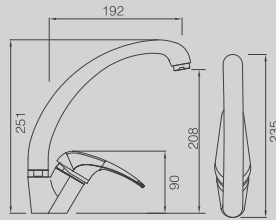

ESSENTIAL LINE

DG2297 -503

SINGLE LEVER ONE HOLE SINK MIXER
AVAILABLE IN
CHROME / BRONZE / COPPER