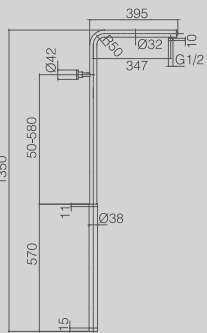

SHOWER COLUMNS

DGSCR01

SHOWER COLUMN ROUND