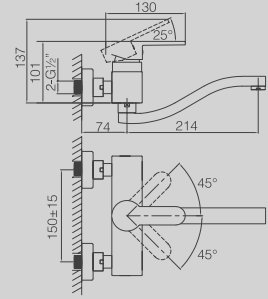

ESSENTIAL LINE

DG2197-502

SINGLE LEVER ONE HOLE SINK MIXER
 AVAILABLE IN
 CHROME / BRONZE / COPPER

DG2198-502

SINGLE LEVER ONE HOLE SINK MIXER
 AVAILABLE IN
 CHROME / BRONZE / COPPER

DG2186-502

WALL HUNG SINGLE LEVER SINK MIXER
 AVAILABLE IN
 CHROME / BRONZE / COPPER