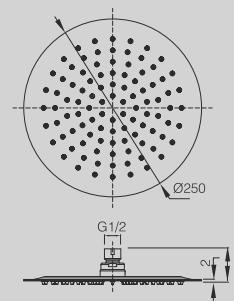

DGSHS04

SHOWER HANDLE
3 FUNCTION - ROUND

SHOWER HEADS

DGSORS20

20 CM ROUND CHROME PLATED
OVERHEAD SHOWER - SLIM 2/4MM

DGSORS25

25 CM ROUND CHROME PLATED
OVERHEAD SHOWER - SLIM 2/4MM

DGSORS30