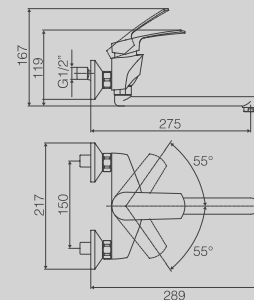

ESSENTIAL LINE

DG1597-951

SINGLE LEVER ONE HOLE SINK MIXER
 AVAILABLE IN
 CHROME / BRONZE / COPPER

DG3297-316

SINGLE LEVER ONE HOLE SINK MIXER
 AVAILABLE IN
 CHROME / BRONZE / COPPER

DG3286-316

WALL HUNG SINGLE LEVER SINK MIXER
 AVAILABLE IN
 CHROME / BRONZE / COPPER