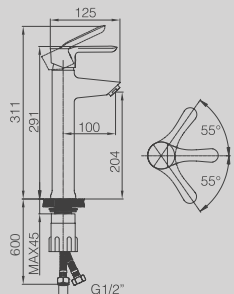

PISA

DG6162-315

SINGLE LEVER WASH BASIN MIXER WITH CLICK CLACK WASTE
AVAILABLE IN CHROME / BRONZE / COPPER

DG6172-315

TALL SINGLE LEVER WASH BASIN MIXER
AVAILABLE IN CHROME / BRONZE / COPPER