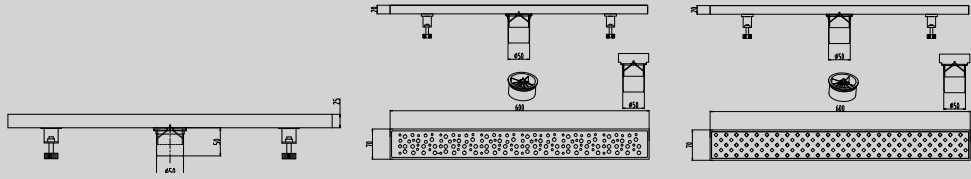

DGD106-30

LONG SHOWER CHANNEL
8.5X30CM
(ALSO AVAILABLE IN 40CM, 50CM,
60CM, 80CM, 90CM)

FLOOR DRAIN

DGD201-30

LONG SHOWER CHANNEL
8.5X30CM
(ALSO AVAILABLE IN 40CM, 50CM,
60CM, 80CM, 90CM)

DGD307-60

LONG SHOWER CHANNEL
8.5X30CM
(ALSO AVAILABLE IN 40CM, 50CM,
60CM, 80CM, 90CM)