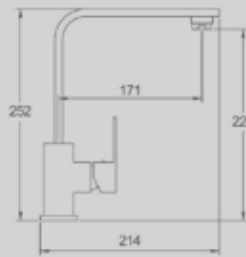

DESIGN LINE

DG1197-663

SINGLE LEVER ONE HOLE SINK MIXER
AVAILABLE IN
CHROME / BRONZE / COPPER