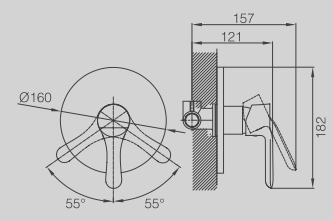

SINGLE LEVER BIDET MIXER WITH CLICK CLACK WASTE
 AVAILABLE IN CHROME / BRONZE / COPPER

PISA

DG6160-315

WALL HUNG BATH MIXER
 AVAILABLE IN CHROME / BRONZE / COPPER

DG6161-315

WALL HUNG SINGLE LEVER SHOWER MIXER
 AVAILABLE IN CHROME / BRONZE / COPPER