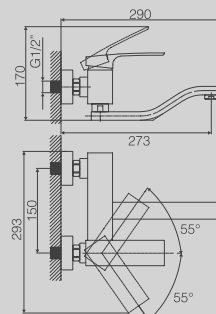

DG3186-310

WALL HUNG SINGLE LEVER SINK MIXER
AVAILABLE IN
CHROME / BRONZE / COPPER