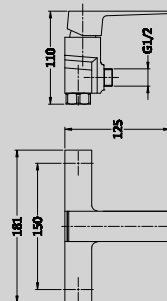

COMO

DG1160-663

WALL HUNG BATH MIXER
AVAILABLE IN
CHROME / BRONZE / COPPER

DG1161-663

WALL HUNG SINGLE LEVER
SHOWER MIXER
AVAILABLE IN
CHROME / BRONZE / COPPER

DG1164-663

SINGLE LEVER BIDET MIXER WITH
CLICK CLACK WASTE
AVAILABLE IN
CHROME / BRONZE / COPPER