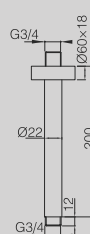

DG TSA-20

CEILING ATTACHMENT SHOWERHEAD 20CM