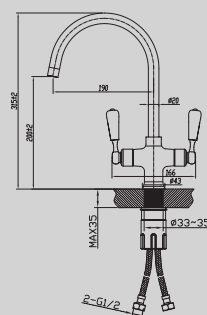

DG5797-121

TWO HANDLE ONE HOLE SINK MIXER
AVAILABLE IN CHROME