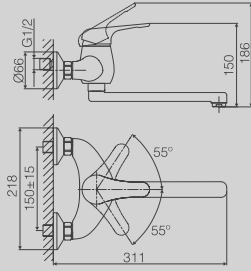

ESSENTIAL LINE

DG1886-432

WALL HUNG SINGLE LEVER ONE HOLE SINK MIXER
AVAILABLE IN
CHROME / BRONZE / COPPER