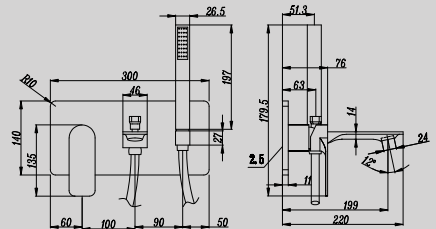

DG6272-354

TALL SINGLE LEVER WASH BASIN MIXER
 AVAILABLE IN
 CHROME / BRONZE / COPPER

SETA

DG6282-337

WALL MOUNTED BASIN MIXER
 AVAILABLE IN
 CHROME / BRONZE / COPPER

DG6264-354

SINGLE LEVER BIDET MIXER WITH CLICK CLACK WASTE
 AVAILABLE IN
 CHROME / BRONZE / COPPER