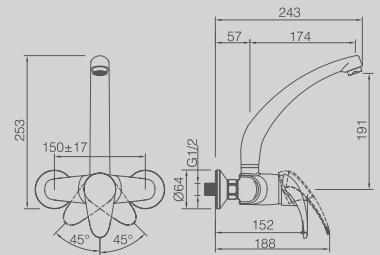

ESSENTIAL LINE

DG2297 -503

SINGLE LEVER ONE HOLE SINK MIXER
 AVAILABLE IN
 CHROME / BRONZE / COPPER

DG2286 -503

WALL HUNG SINGLE LEVER SINK MIXER
 AVAILABLE IN
 CHROME / BRONZE / COPPER

DG2296-503

WALL HUNG SINGLE LEVER SINK MIXER
 AVAILABLE IN
 CHROME / BRONZE / COPPER