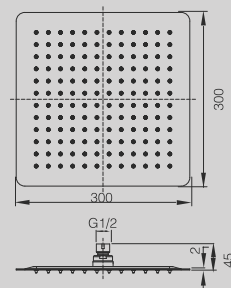

30 CM ROUND CHROME PLATED
OVERHEAD SHOWER - SLIM 2/4MM

SHOWER HEADS

DGSOQS20

20 CM SQUARE CHROME PLATED OVERHEAD SHOWER - SLIM 2/4MM

DGSOQS25

25 CM SQUARE CHROME PLATED OVERHEAD SHOWER - SLIM 2/4MM

DGSOQS30