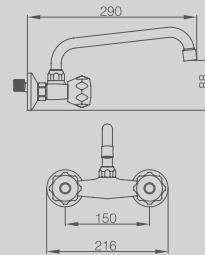

DG3636U-030

WALL HUNG SINGLE LEVER SINK MIXER
AVAILABLE IN
CHROME / BRONZE / COPPER