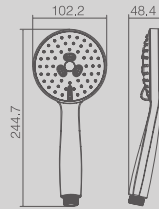

SHOWER HANDLES

DGSHS01

SHOWER HANDLE
3 FUNCTION - ROUND

DGSHS02

SHOWER HANDLE
3 FUNCTION - ROUND

DGSHS03

SHOWER HANDLE
3 FUNCTION - SQUARE

SHOWER HANDLES