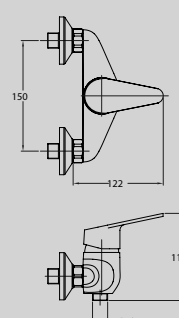

ISEO

DG1062-662

SINGLE LEVER WASH BASIN MIXER WITH CLICK CLACK WASTE
 AVAILABLE IN
 CHROME / BRONZE / COPPER

DG1060-662

WALL HUNG BATH MIXER
 AVAILABLE IN
 CHROME / BRONZE / COPPER

DG1061-662

WALL HUNG SINGLE LEVER SHOWER MIXER
 AVAILABLE IN
 CHROME / BRONZE / COPPER