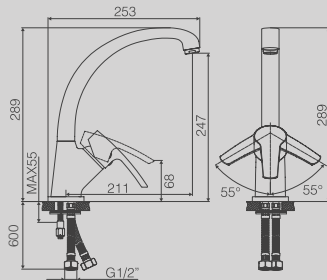

ESSENTIAL LINE

DG2997-433

SINGLE LEVER ONE HOLE SINK MIXER
AVAILABLE IN
CHROME / BRONZE / COPPER