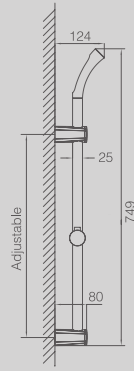

DGSRR02

SHOWER RAIL

DGSRR01

SHOWER RAIL ROUND WITH SOAP DISH