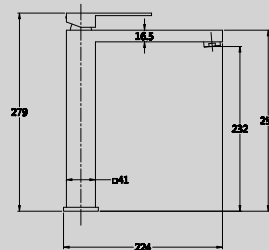

COMO

DG1162-663

SINGLE LEVER WASH BASIN MIXER
WITH CLICK CLACK WASTE
AVAILABLE IN
CHROME / BRONZE / COPPER

DG1172-663

TALL SINGLE LEVER WASH BASIN
MIXER
AVAILABLE IN
CHROME / BRONZE / COPPER