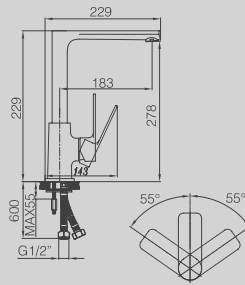

DESIGN LINE

DG6297-354

SINGLE LEVER ONE HOLE SINK MIXER
AVAILABLE IN
CHROME / BRONZE / COPPER