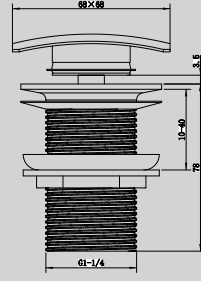

DGD103

STANDARD DRAIN GRID
INOXPLATE STAINLESS STEEL INOX
AISI 304
20X20

WASTE

DGCW01

WASTE ROUND

DGCW02

WASTE SQUARE

With such a wide range of DueGi products, you will need elegant marketing displays to INCREASE your Sales and open NEW BUSINESS OPPORTUNITIES.