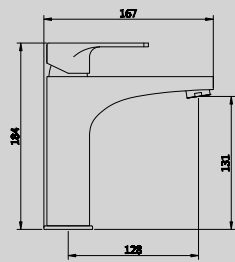

LUGANO

DG1462-140

SINGLE LEVER WASH BASIN MIXER
WITH CLICK CLACK WASTE
AVAILABLE IN
CHROME / BRONZE / COPPER