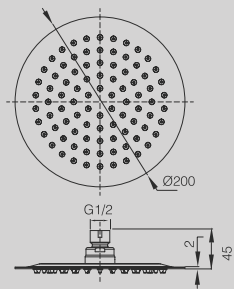

DGSHS04

SHOWER HANDLE
3 FUNCTION - ROUND

SHOWER HEADS

DGSORS20

20 CM ROUND CHROME PLATED
OVERHEAD SHOWER - SLIM 2/4MM

DGSORS25

25 CM ROUND CHROME PLATED
OVERHEAD SHOWER - SLIM 2/4MM

DGSORS30