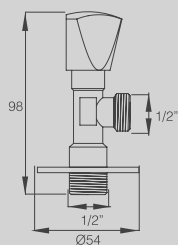

CONCEALED CISTERN WITH HALF FRAME

CONCEALED CISTERN

DGPBR-01

PUSH BUTTON ROUND

DGPBS-01

PUSH BUTTON SQUARE

ANGLE VALVE

DGA V101