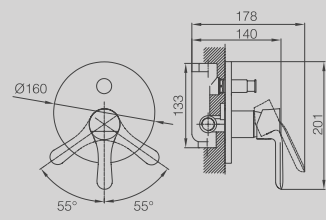

PISA

DG6166-315

CONCEALED BATH/SHOWER MIXER WITH DIVERTER
AVAILABLE IN CHROME / BRONZE / COPPER