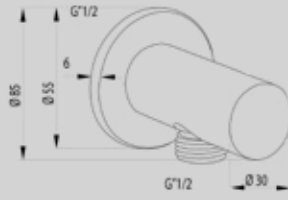

SHOWER ARMS

DGBDA-40

SHOWERHEAD ARM 40CM

DGBDC-15

SHOWERHEAD ARM 15CM

DGBDD-26

SHOWERHEAD ARM 26CM

WATER OUTLET