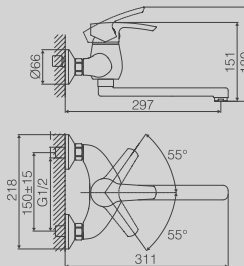

ESSENTIAL LINE

DG2997-433

SINGLE LEVER ONE HOLE SINK MIXER
 AVAILABLE IN
 CHROME / BRONZE / COPPER

DG2986-433

WALL HUNG SINGLE LEVER SINK MIXER
 AVAILABLE IN
 CHROME / BRONZE / COPPER

DG1897-432

SINGLE LEVER ONE HOLE SINK MIXER
 AVAILABLE IN
 CHROME / BRONZE / COPPER