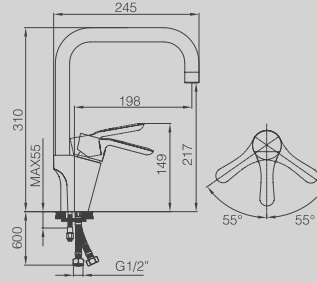

DG6197-315

SINGLE LEVER ONE HOLE SINK MIXER
AVAILABLE IN
CHROME / BRONZE / COPPER