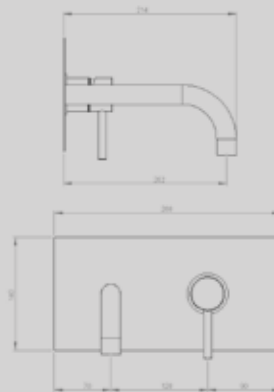

DG5472-540

TALL SINGLE LEVER WASH BASIN
MIXER
AVAILABLE IN
CHROME / BRONZE / COPPER

DG5480-540

WALL MOUNTED BATH FILLER
AVAILABLE IN
CHROME / BRONZE / COPPER

DG5482-540

WALL MOUNTED BASIN MIXER
AVAILABLE IN
CHROME / BRONZE / COPPER