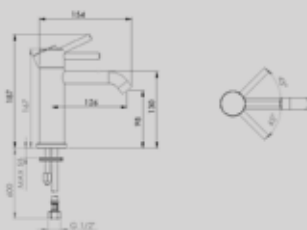

DG5462-540

MEDIUM LEVER WASH BASIN
MIXER WITH CLICK CLACK WASTE
AVAILABLE IN
CHROME / BRONZE / COPPER