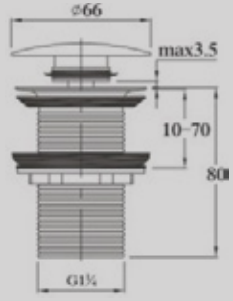

WASTE

DGCW01

WASTE ROUND