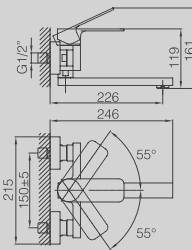

DG6286-354

WALL HUNG SINGLE LEVER SINK MIXER
AVAILABLE IN
CHROME / BRONZE / COPPER