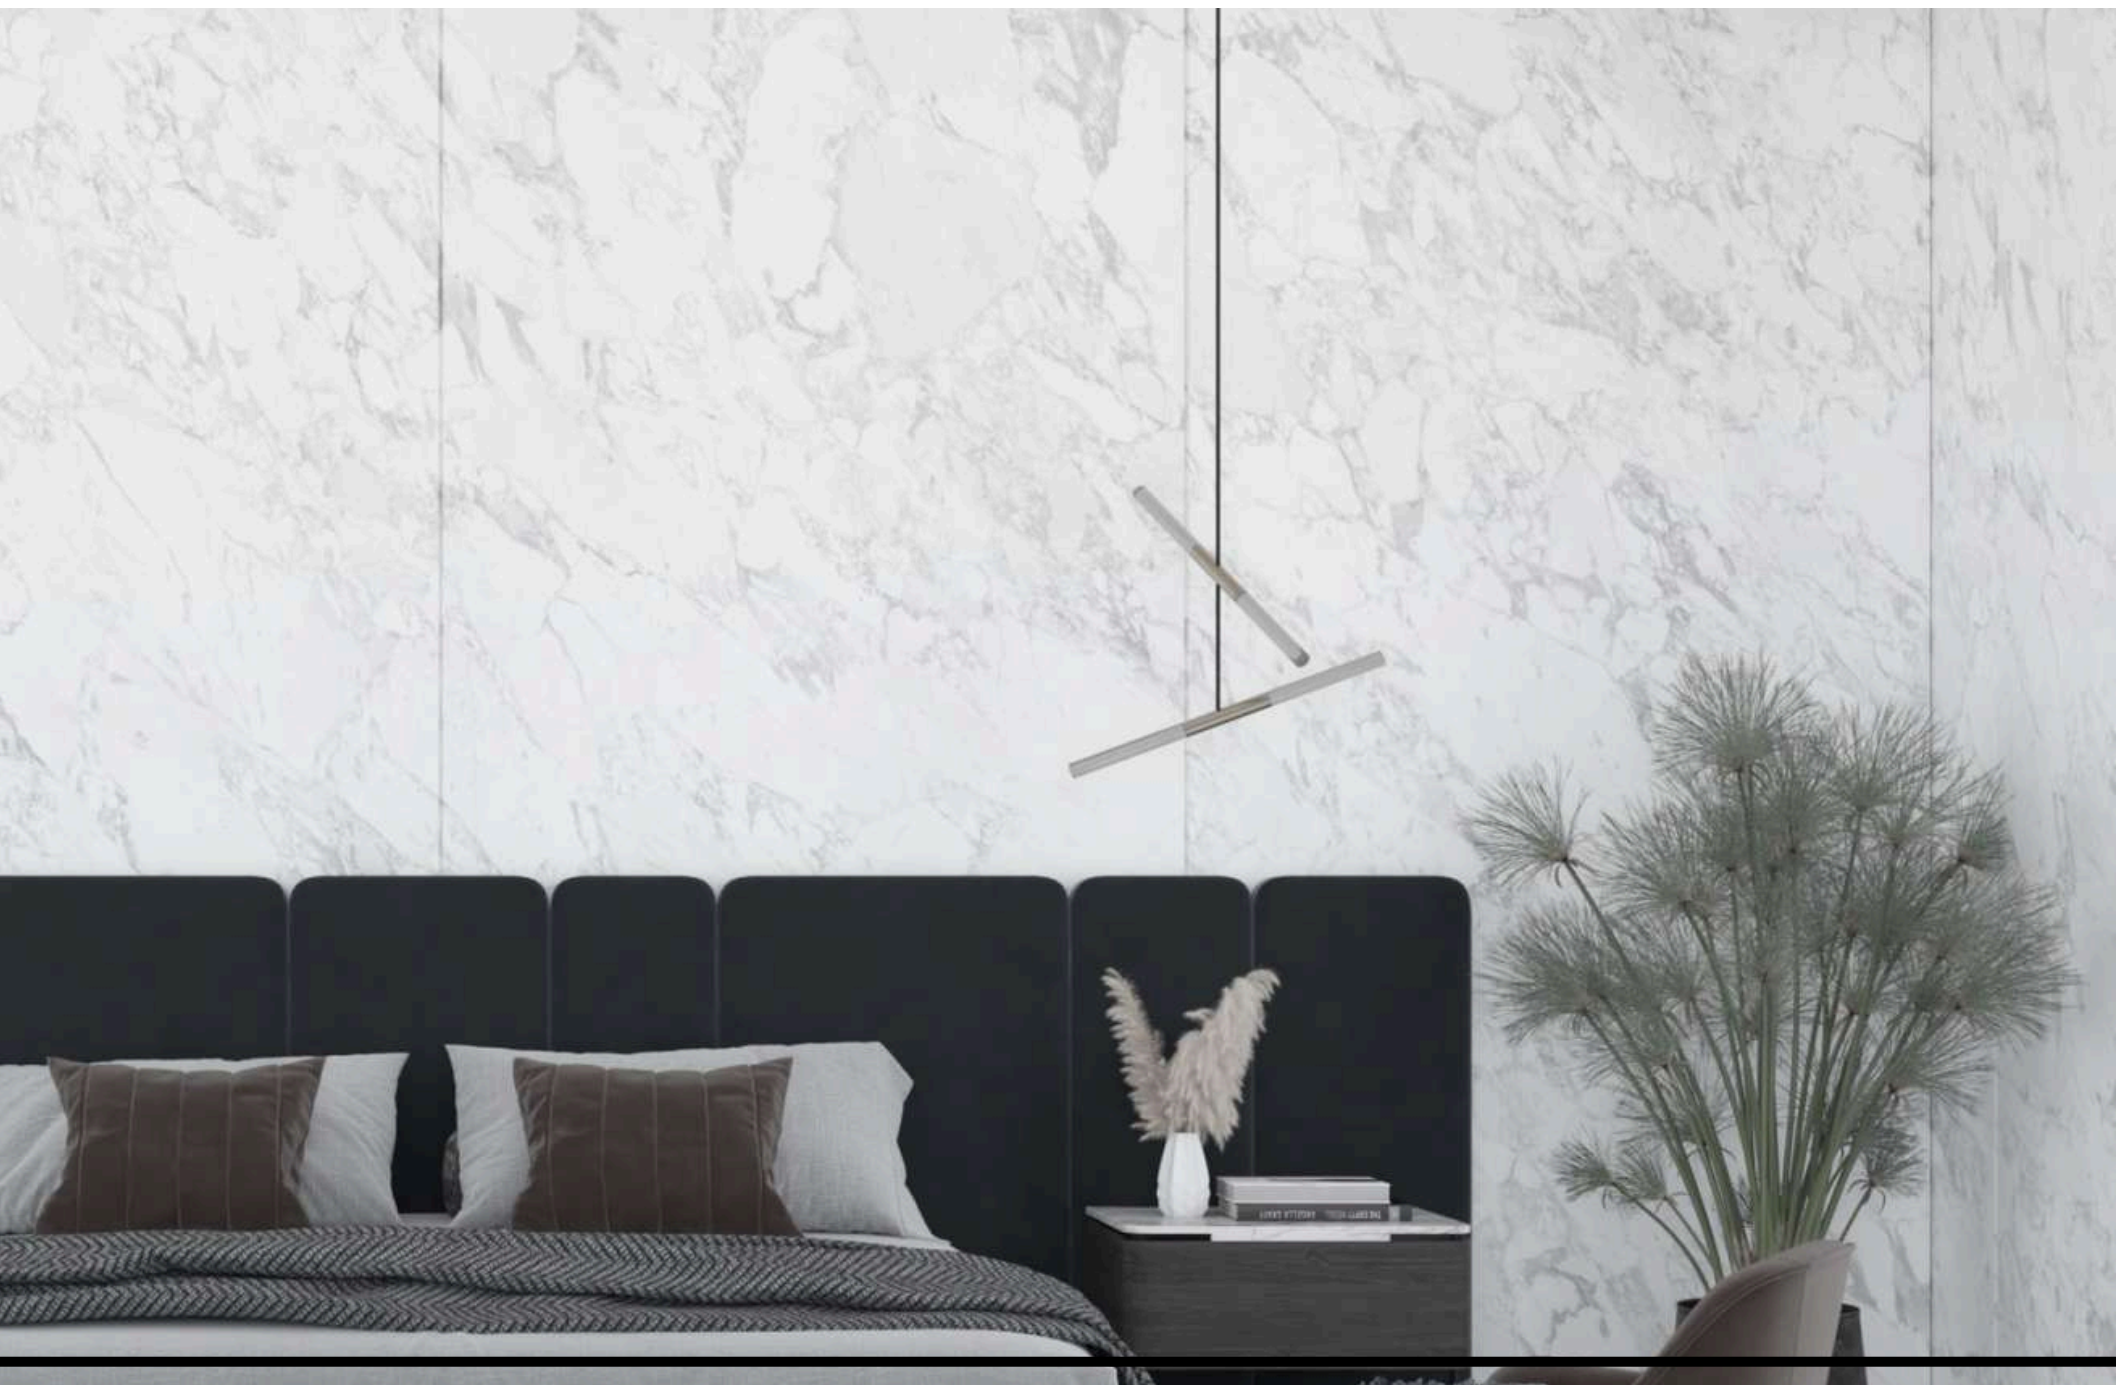

APOLLO WHITE

160X320cm 12mm

ATLANTIC BIANCO

160X320cm 12mm

CARRARA SUPREMO

160X320cm 12mm

**EMPIRE GOLD**

**160X320cm 12mm**