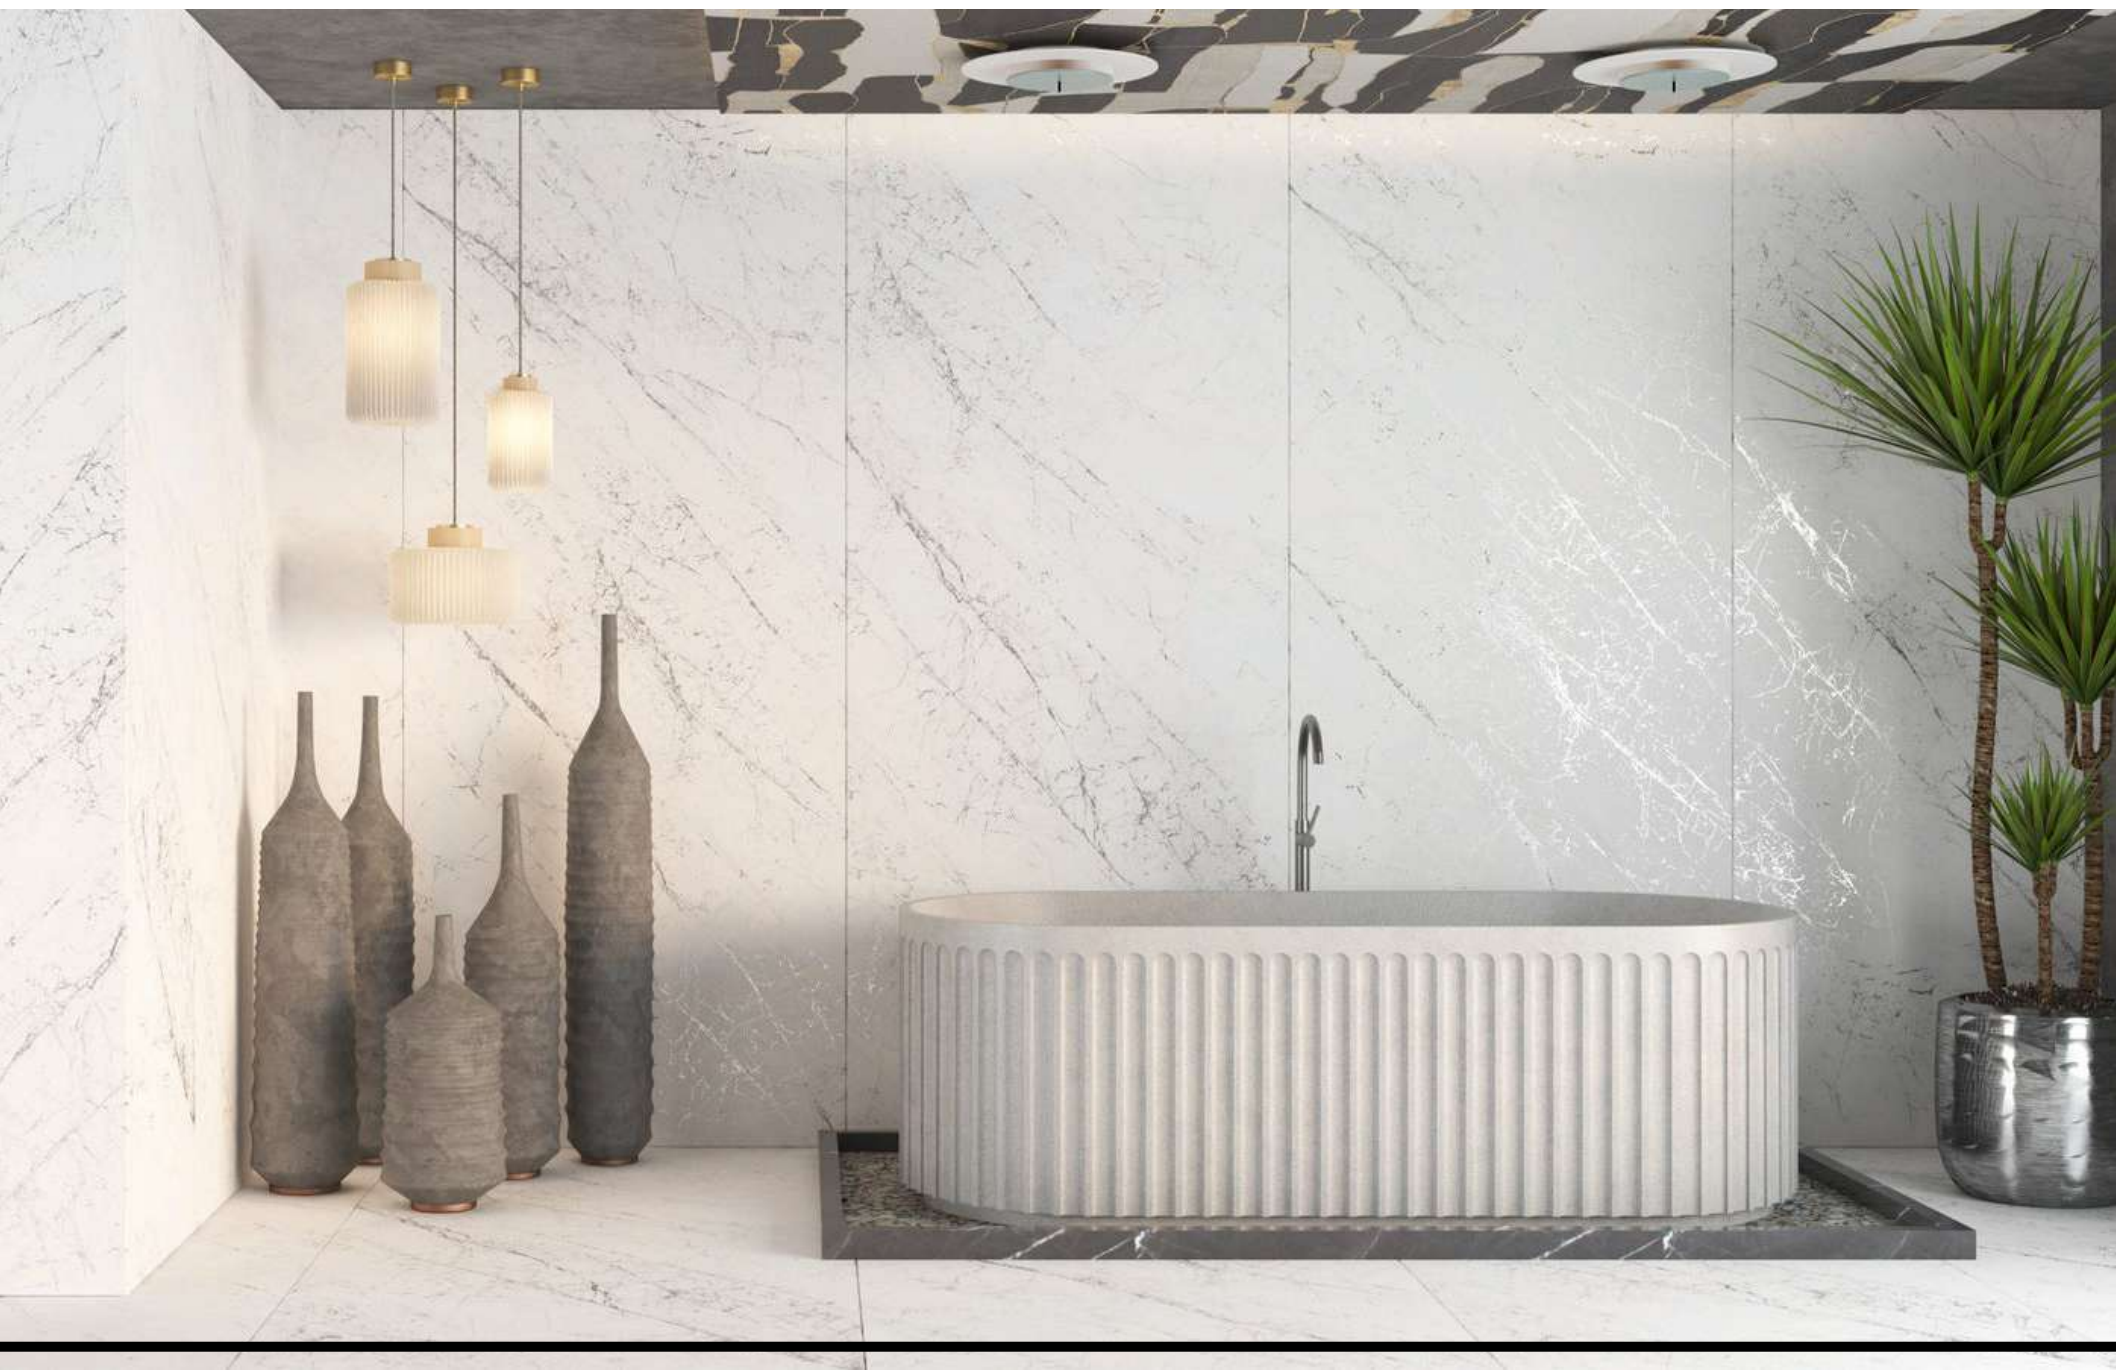

STATUARIO ELIGHT

120X280cm 06mm
Random- Carving Matt