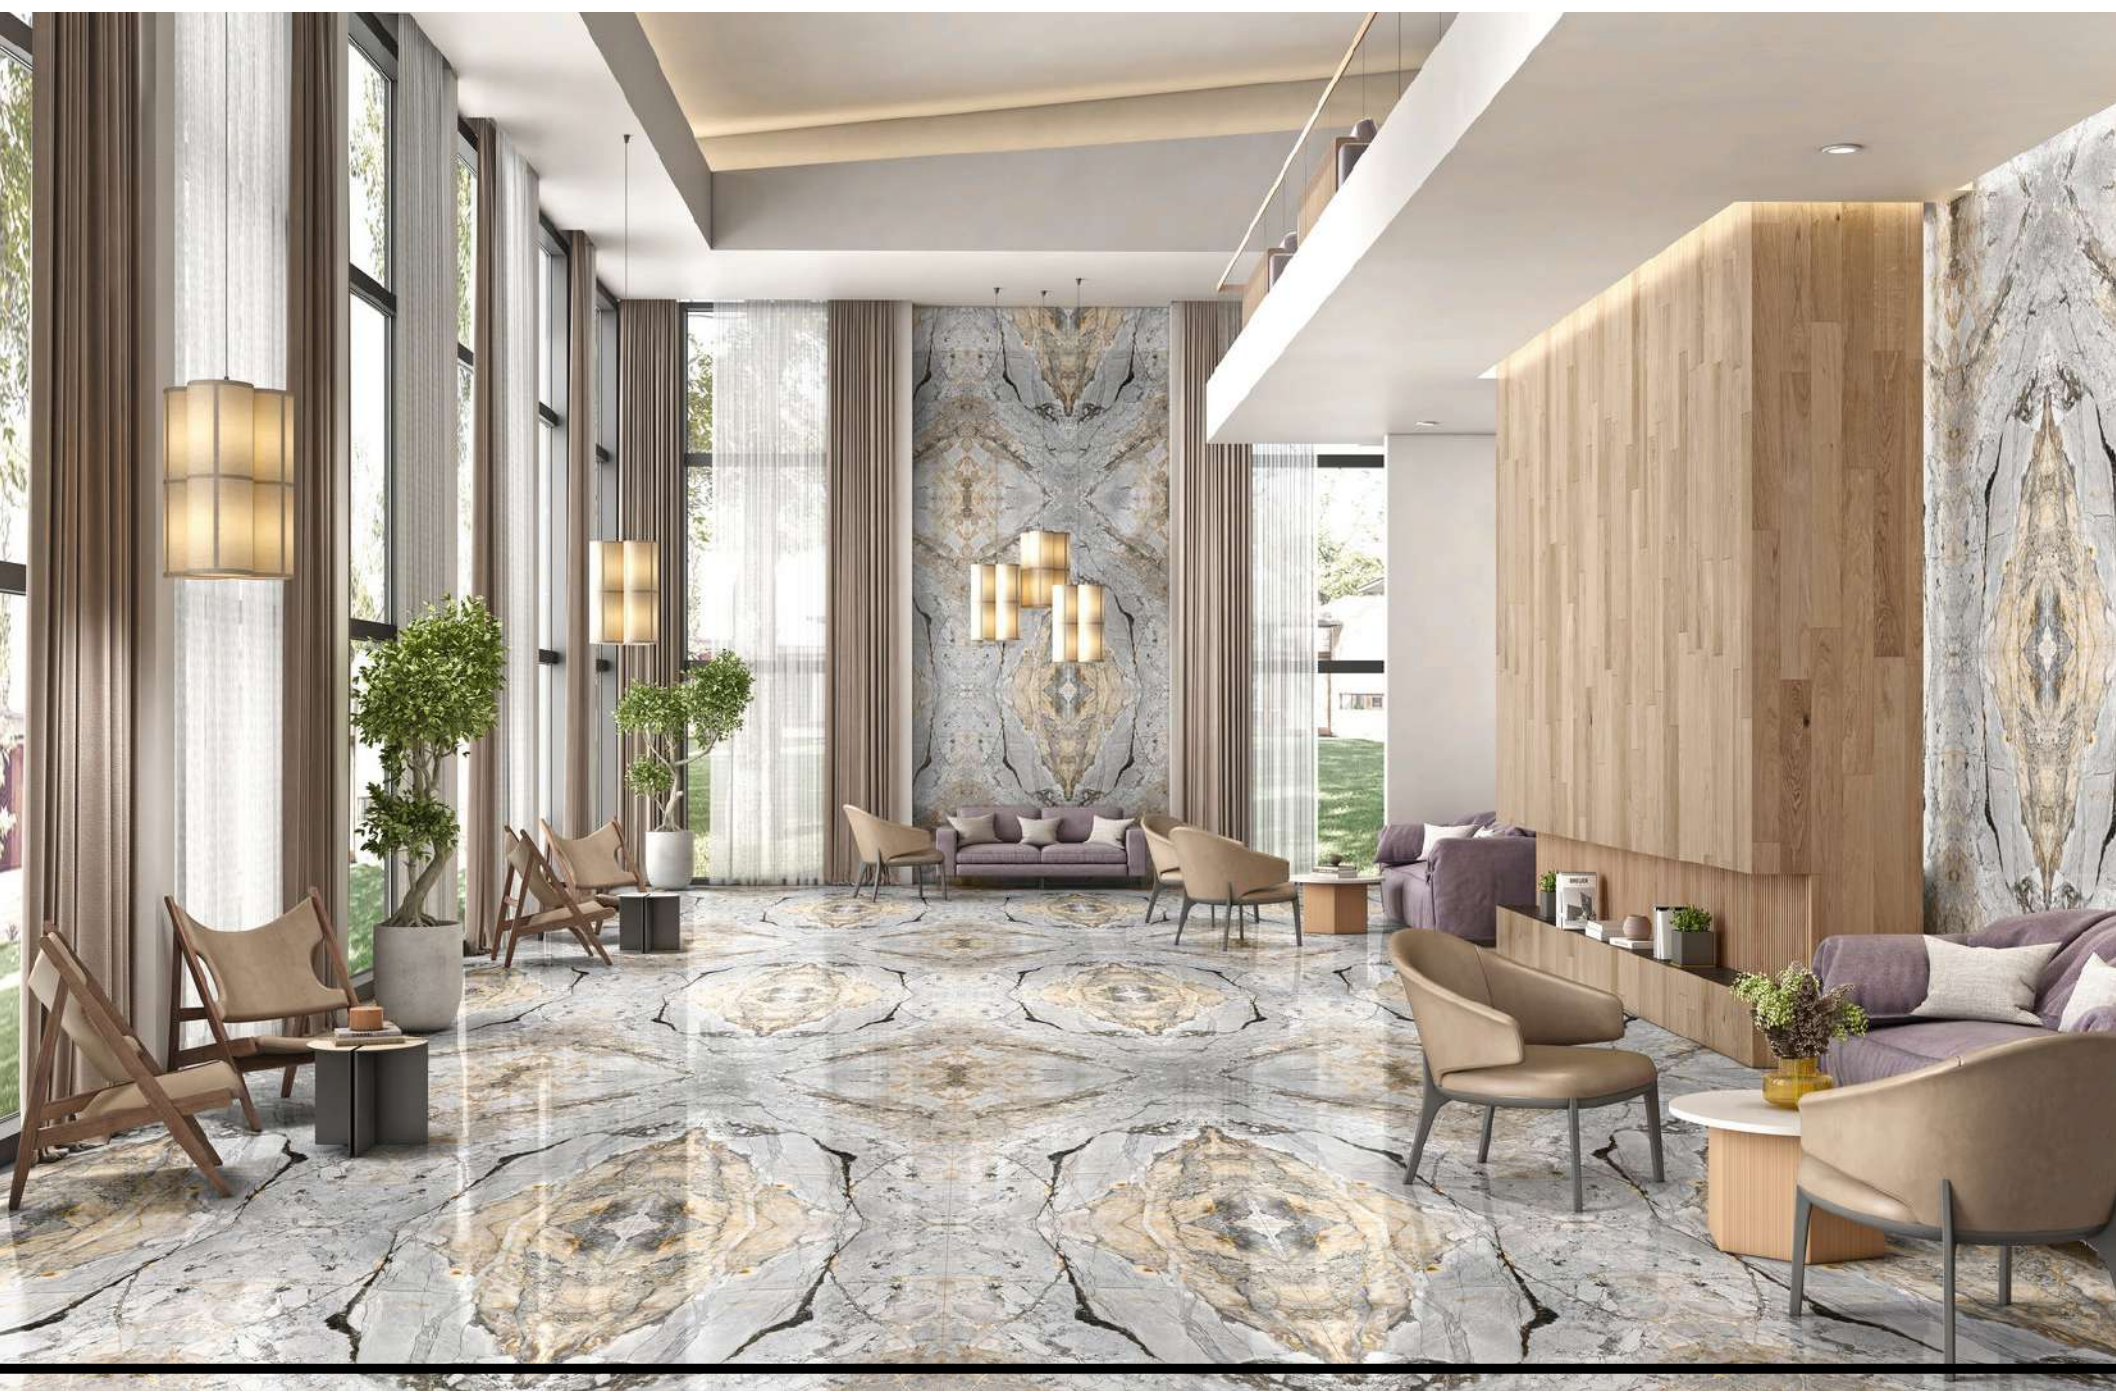

DEVINE GREY

120X278cm 09mm
Book Match- Polished