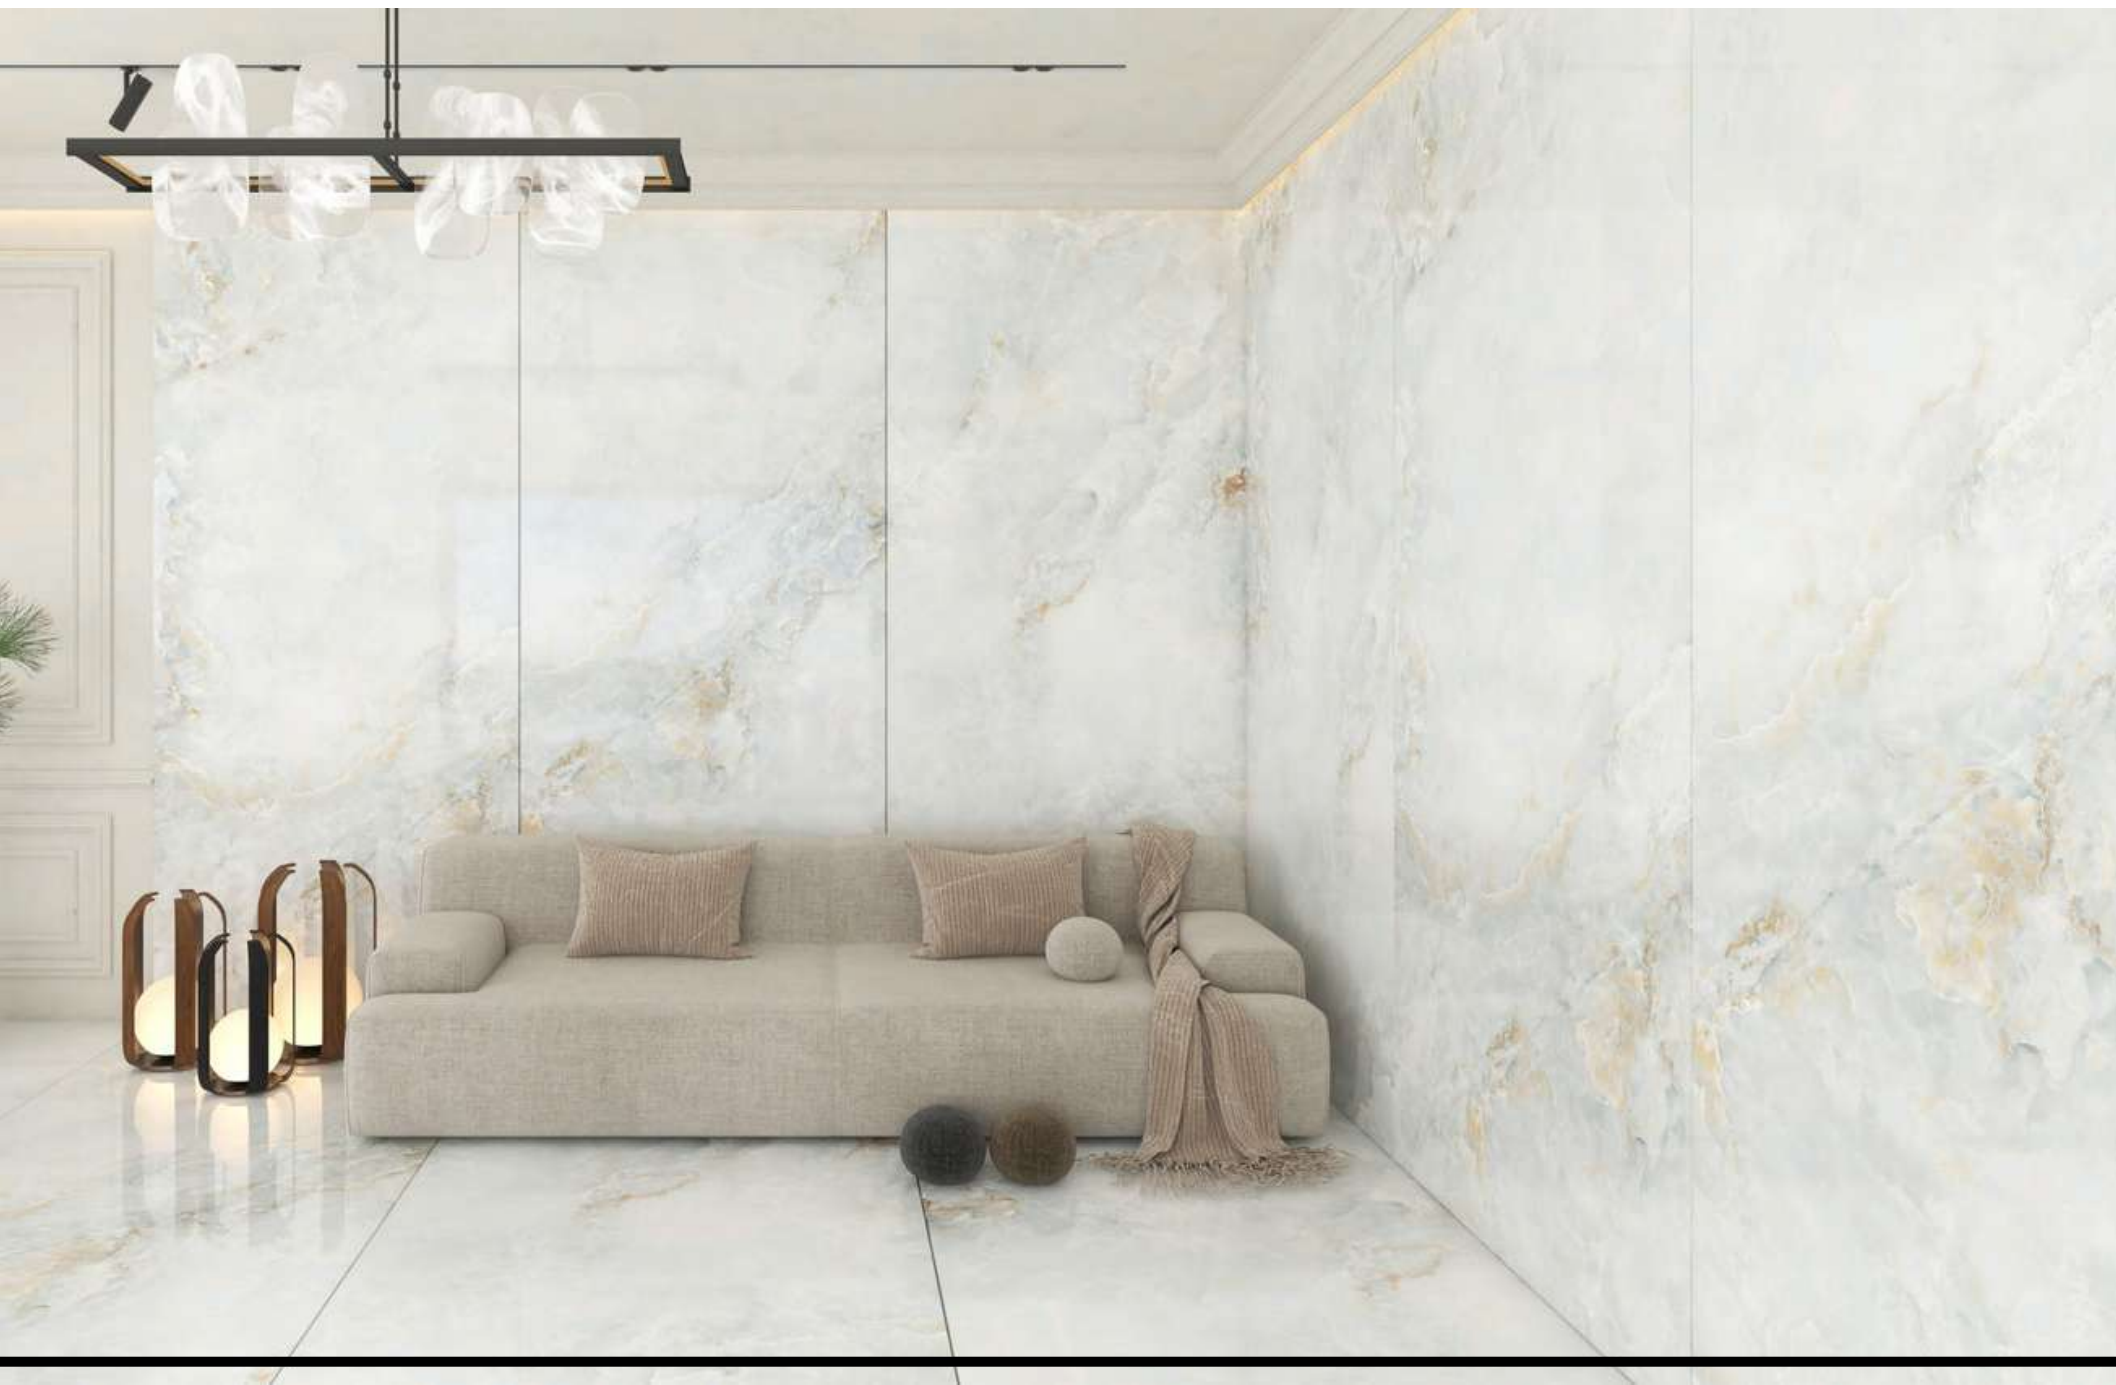

120X280cm 06mm
Book Match- Polished

ADONIS SKY

120X280cm 06mm

Random- Polished

OXIDE AVORIO

120X280cm 09mm

Random- Matt

BALBOA MIST