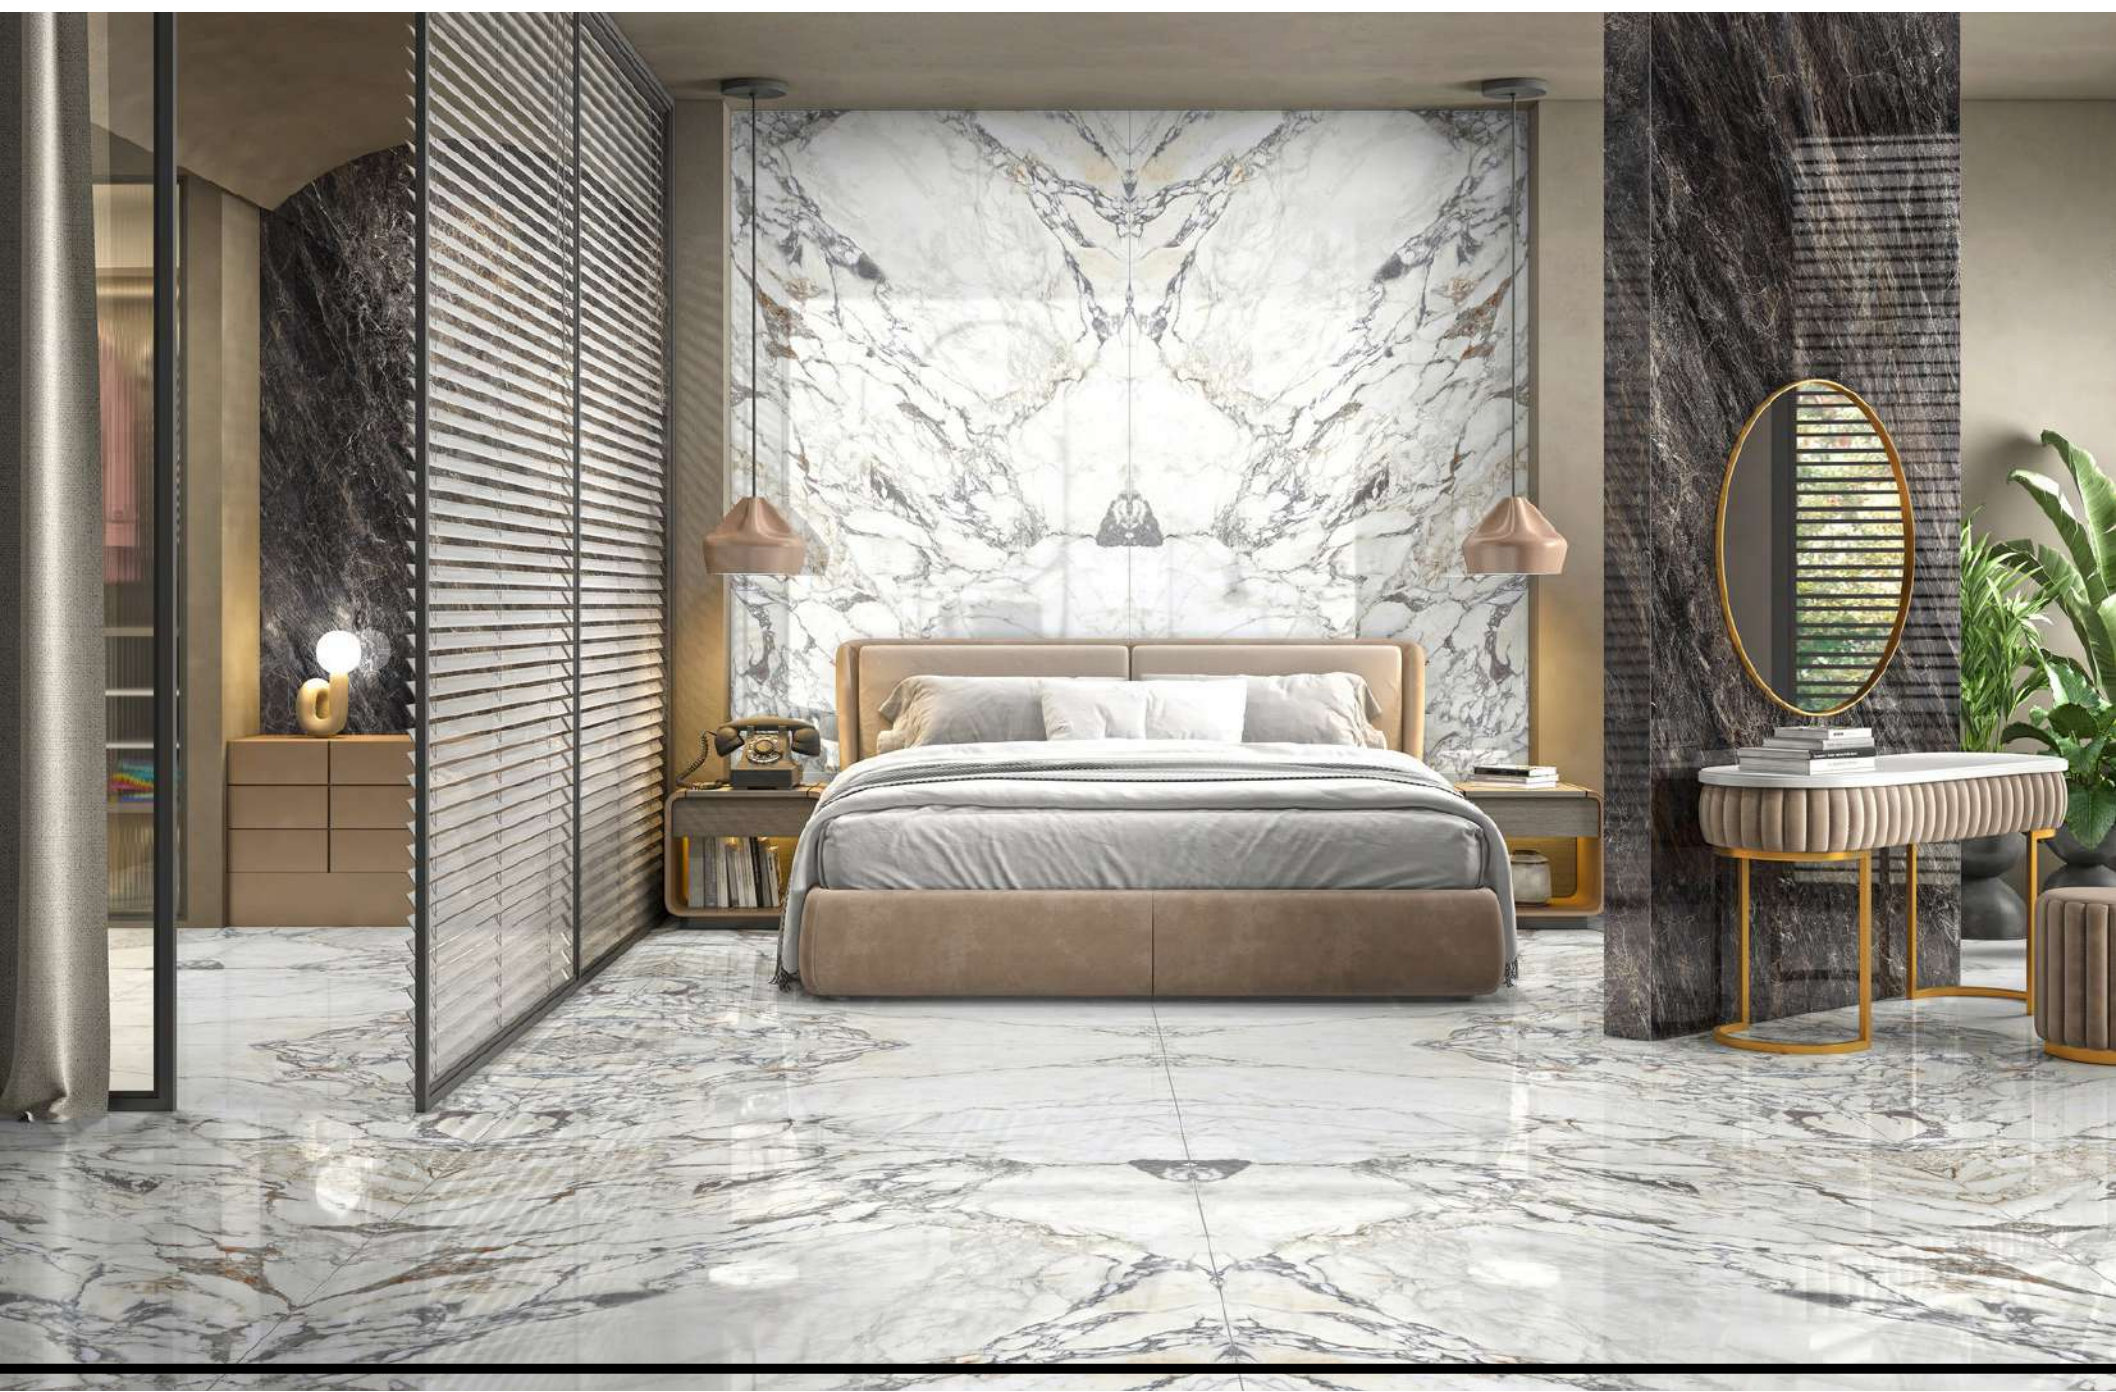

120X278CM / 120X280CM

09MM / 06MM

POLISHED

ARBESCATO

120X278cm 09mm
Book Match- Polished

CALACUTTA LIGHT

120X278cm 09mm
Book Match- Polished

DEVINE GREY