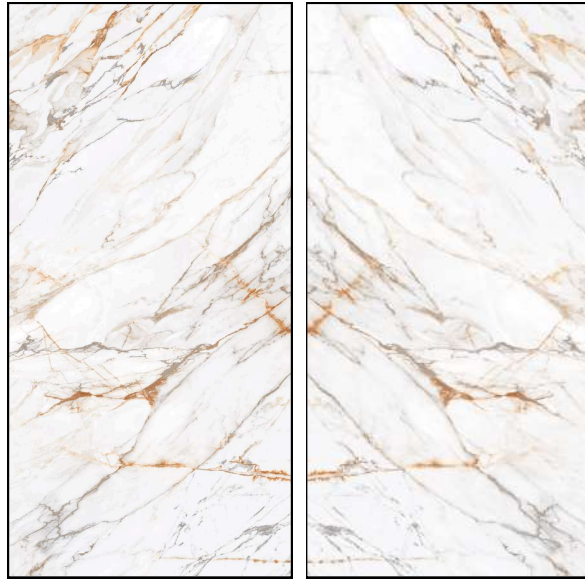

IMPERIALE GOLD

120X240cm 09mm
Book Match- Polished