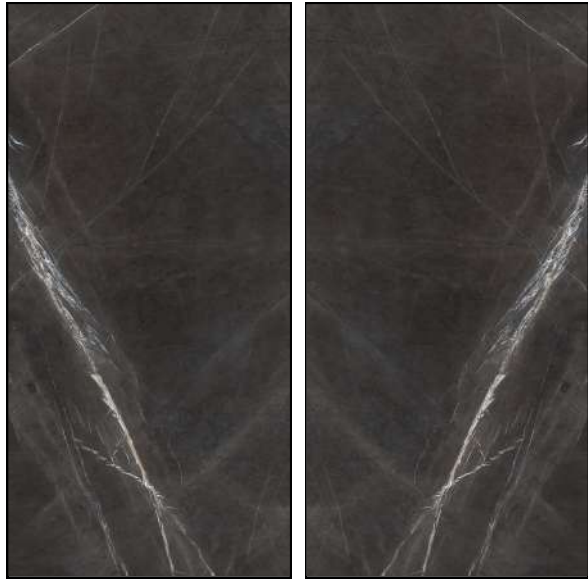

IMPERIALE GOLD

120X240cm 09mm
Book Match- Polished

MACHIA VECHIA

120X240cm 09mm
Book Match- Polished

MARQUIN GREY

120X240cm 09mm
Book Match- Polished

PLACIA BIANCO

120X240cm 09mm

STATUARIO PLATINA

120X240cm 09mm
Book Match- Polished

CALACUTTA GOLD

120X240cm 09mm

Book Match- Matt

POLISHED

A

B