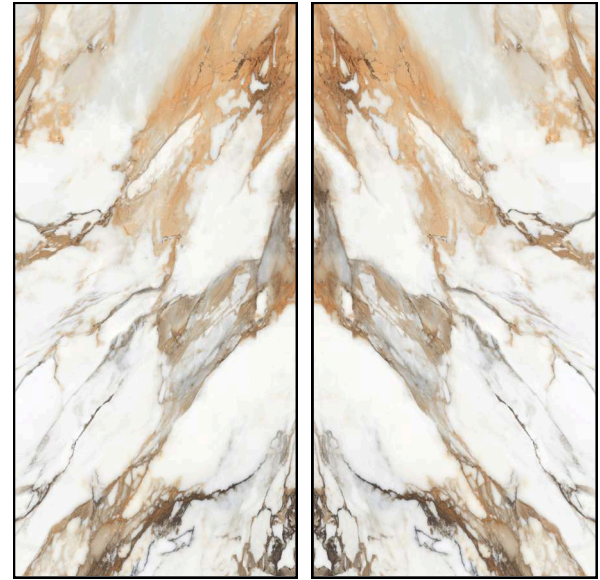

IMPERIALE GOLD

120X240cm 09mm
Book Match- Polished

MACHIA VECHIA

120X240cm 09mm
Book Match- Polished

MARQUIN GREY

120X240cm 09mm
Book Match- Polished

PLACIA BIANCO

120X240cm 09mm