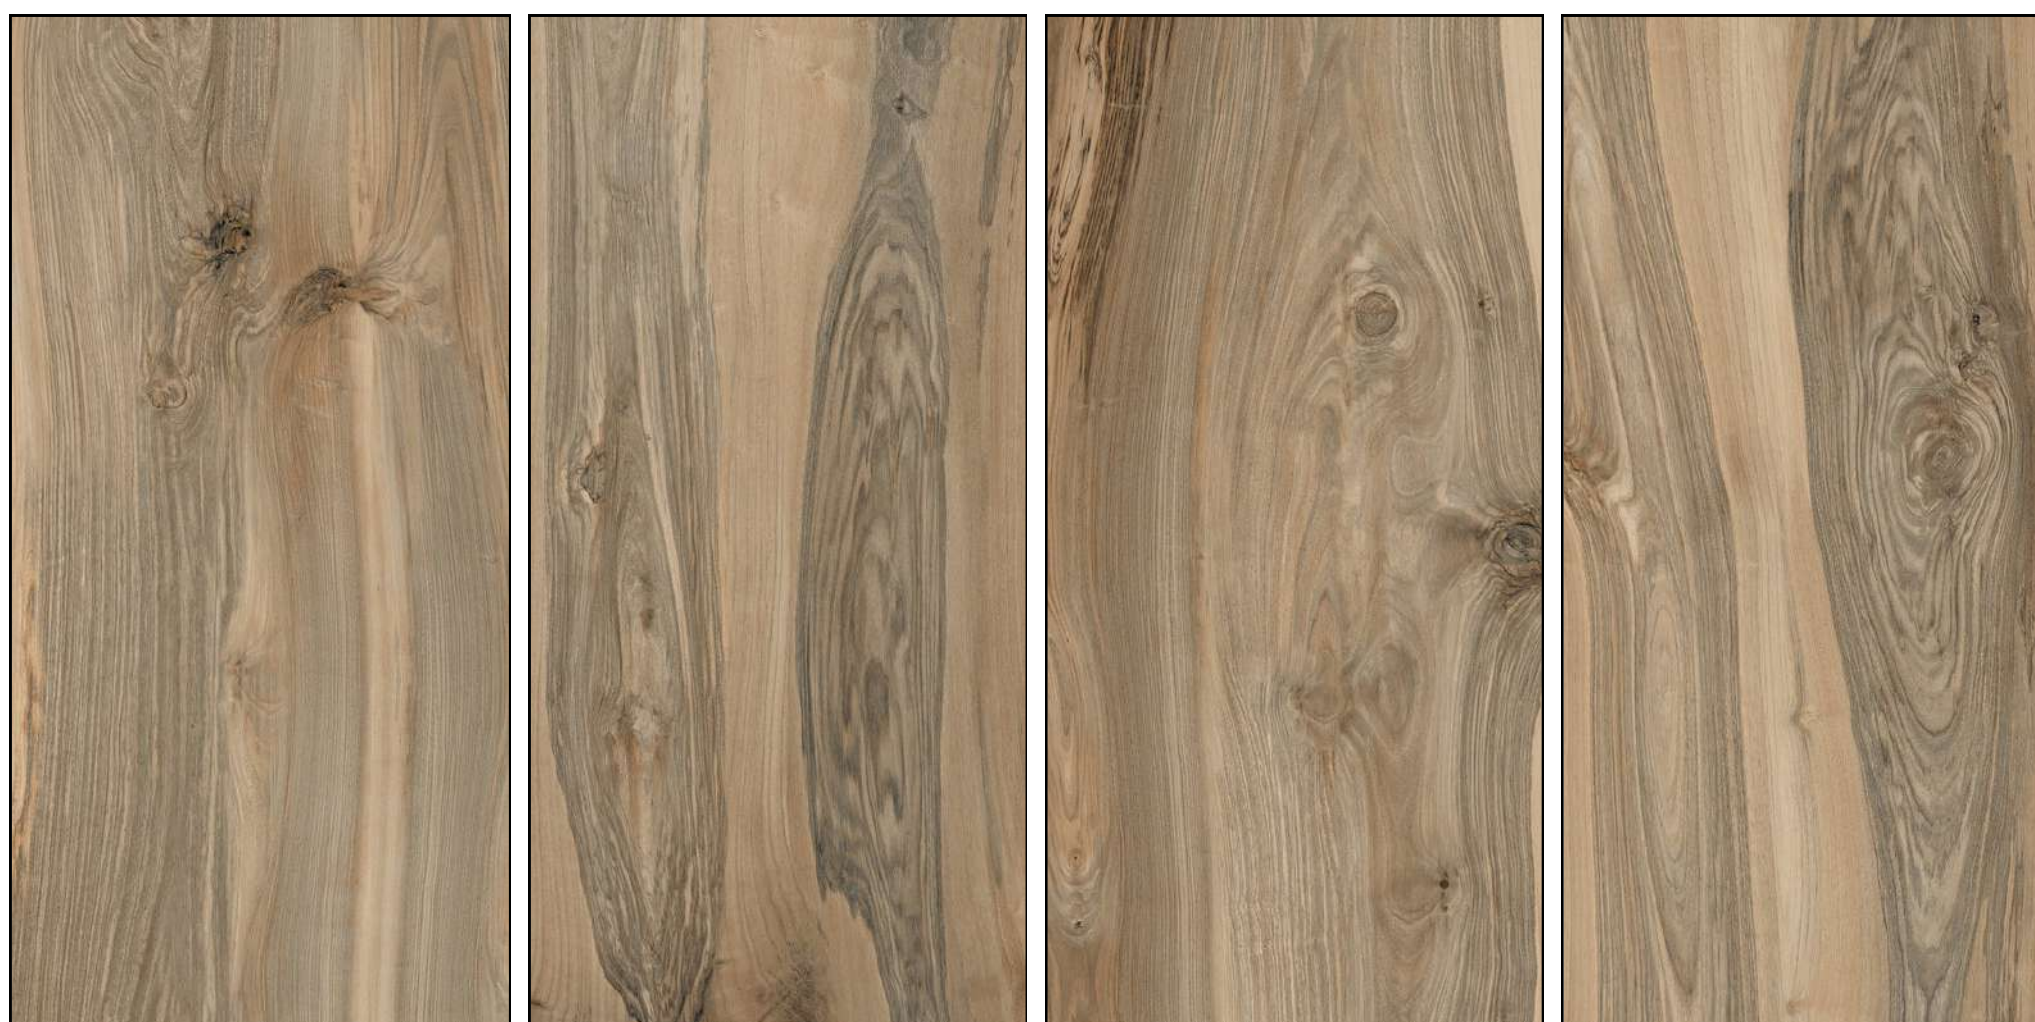

120X240cm 09mm

ICON METAL BROWN

120X240cm 09mm

ICON METAL GREY

120X240cm 09mm

MARQUINA NERO

120X240cm 09mm

MEPAL WOOD