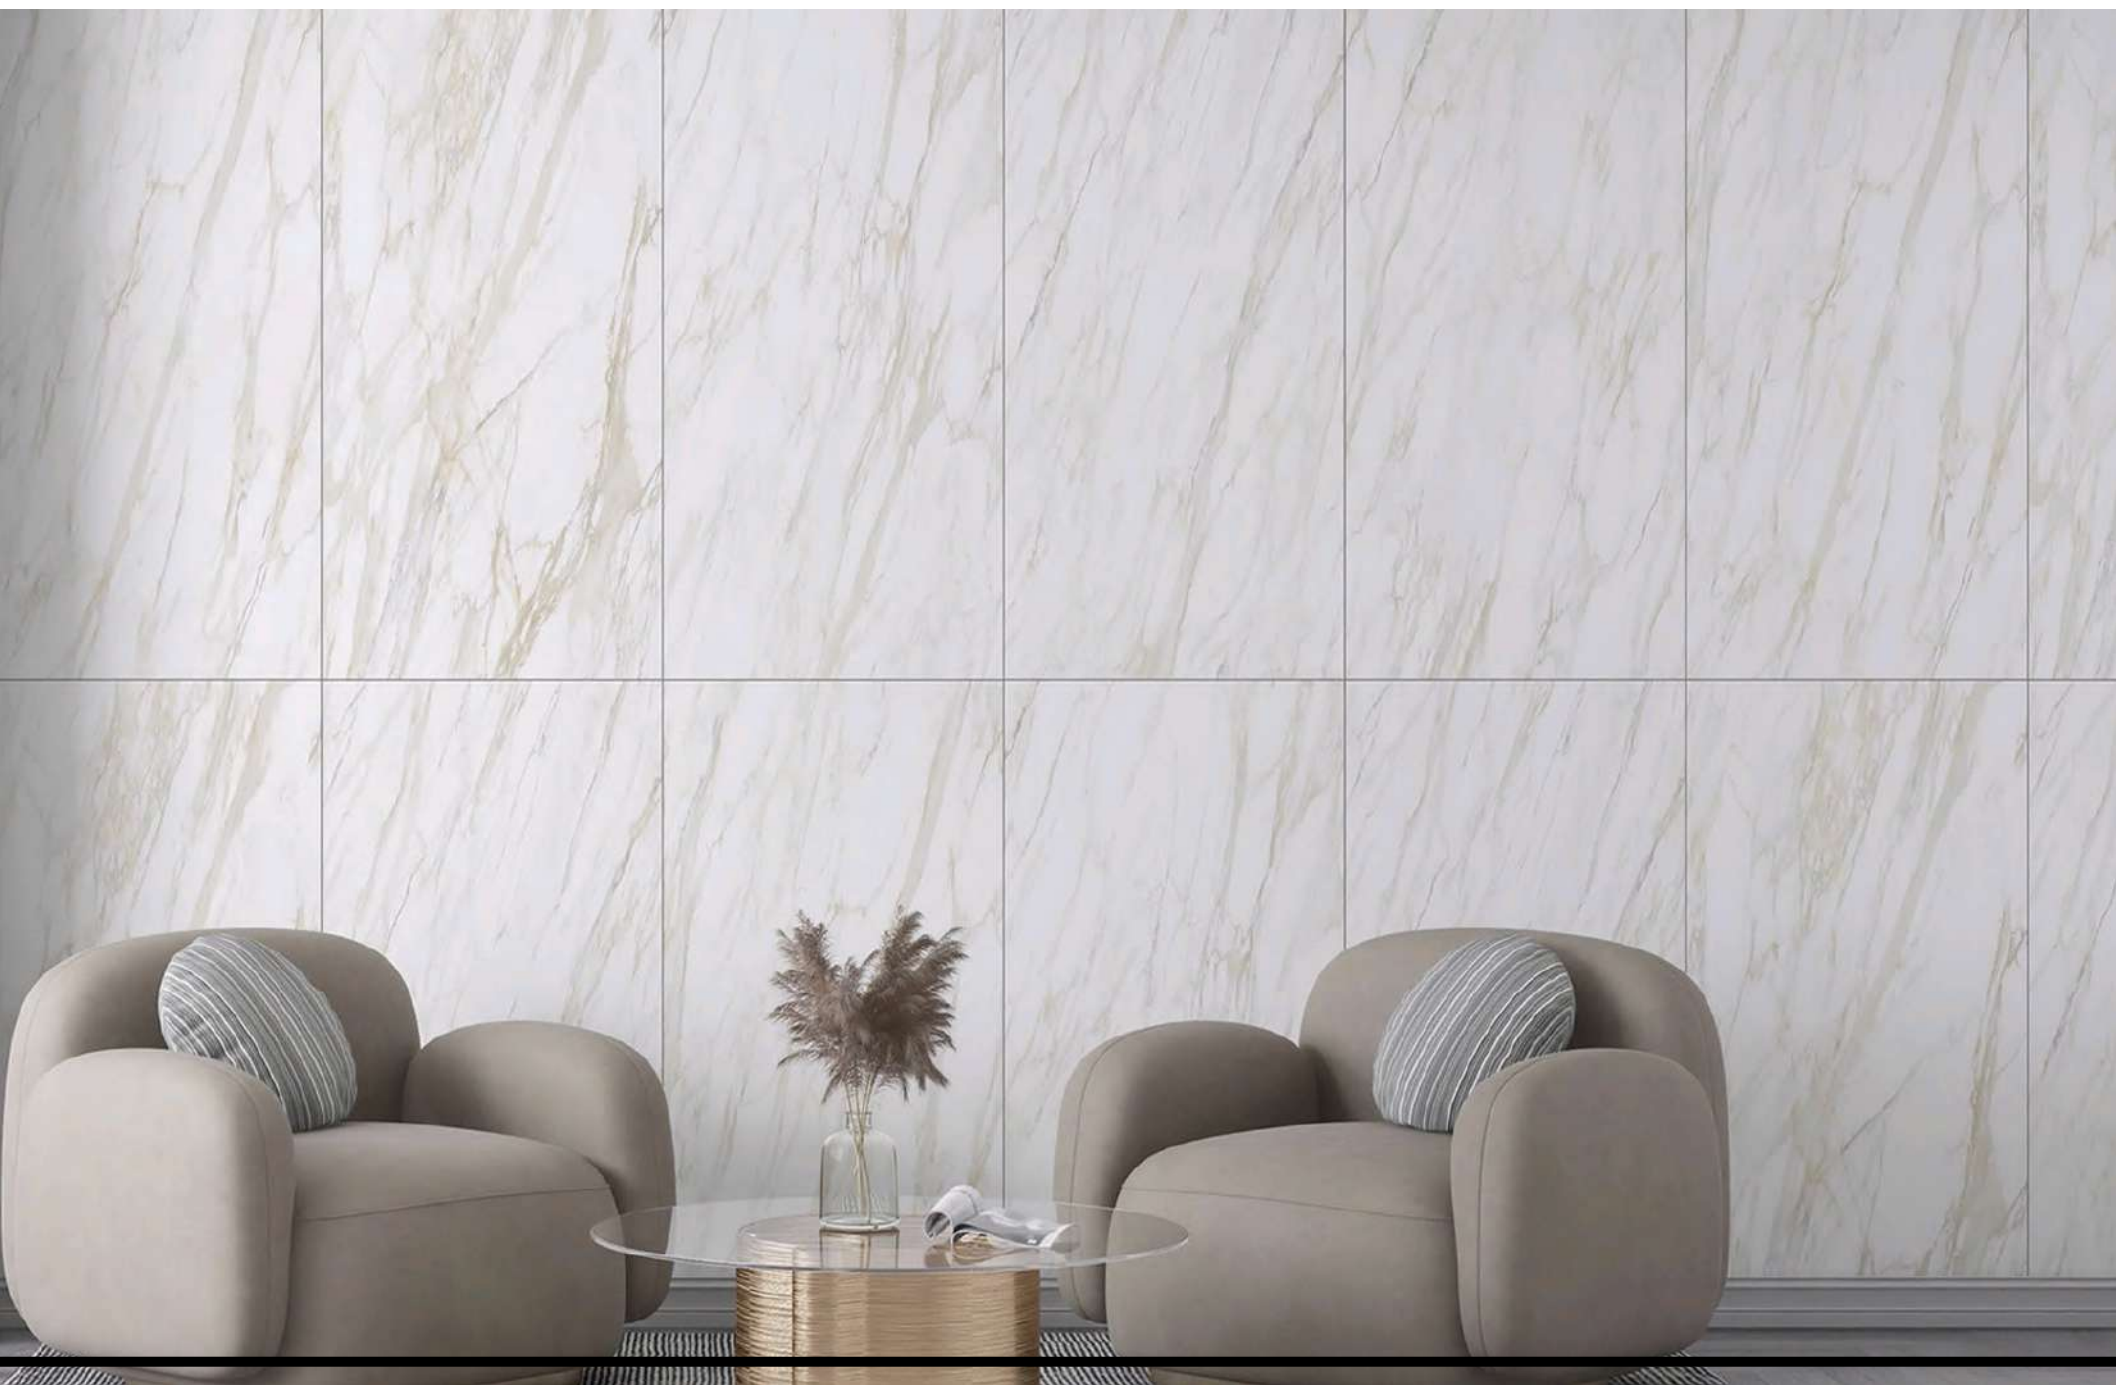

120X240cm 09mm

ICON METAL BROWN

120X240cm 09mm

ICON METAL GREY

120X240cm 09mm

MARQUINA NERO

120X240cm 09mm

MEPAL WOOD