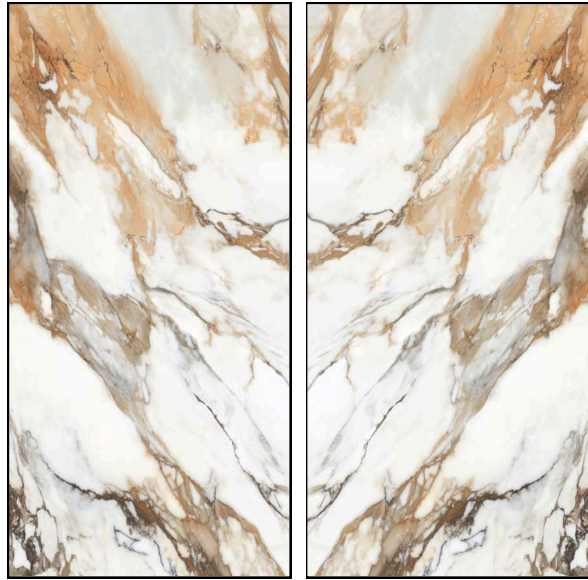

IMPERIALE GOLD

120X240cm 09mm
Book Match- Polished

MACHIA VECHIA

120X240cm 09mm
Book Match- Polished

MARQUIN GREY

120X240cm 09mm
Book Match- Polished

PLACIA BIANCO

120X240cm 09mm

STATUARIO PLATINA

120X240cm 09mm
Book Match- Polished

CALACUTTA GOLD

120X240cm 09mm

Book Match- Matt

POLISHED

A

B