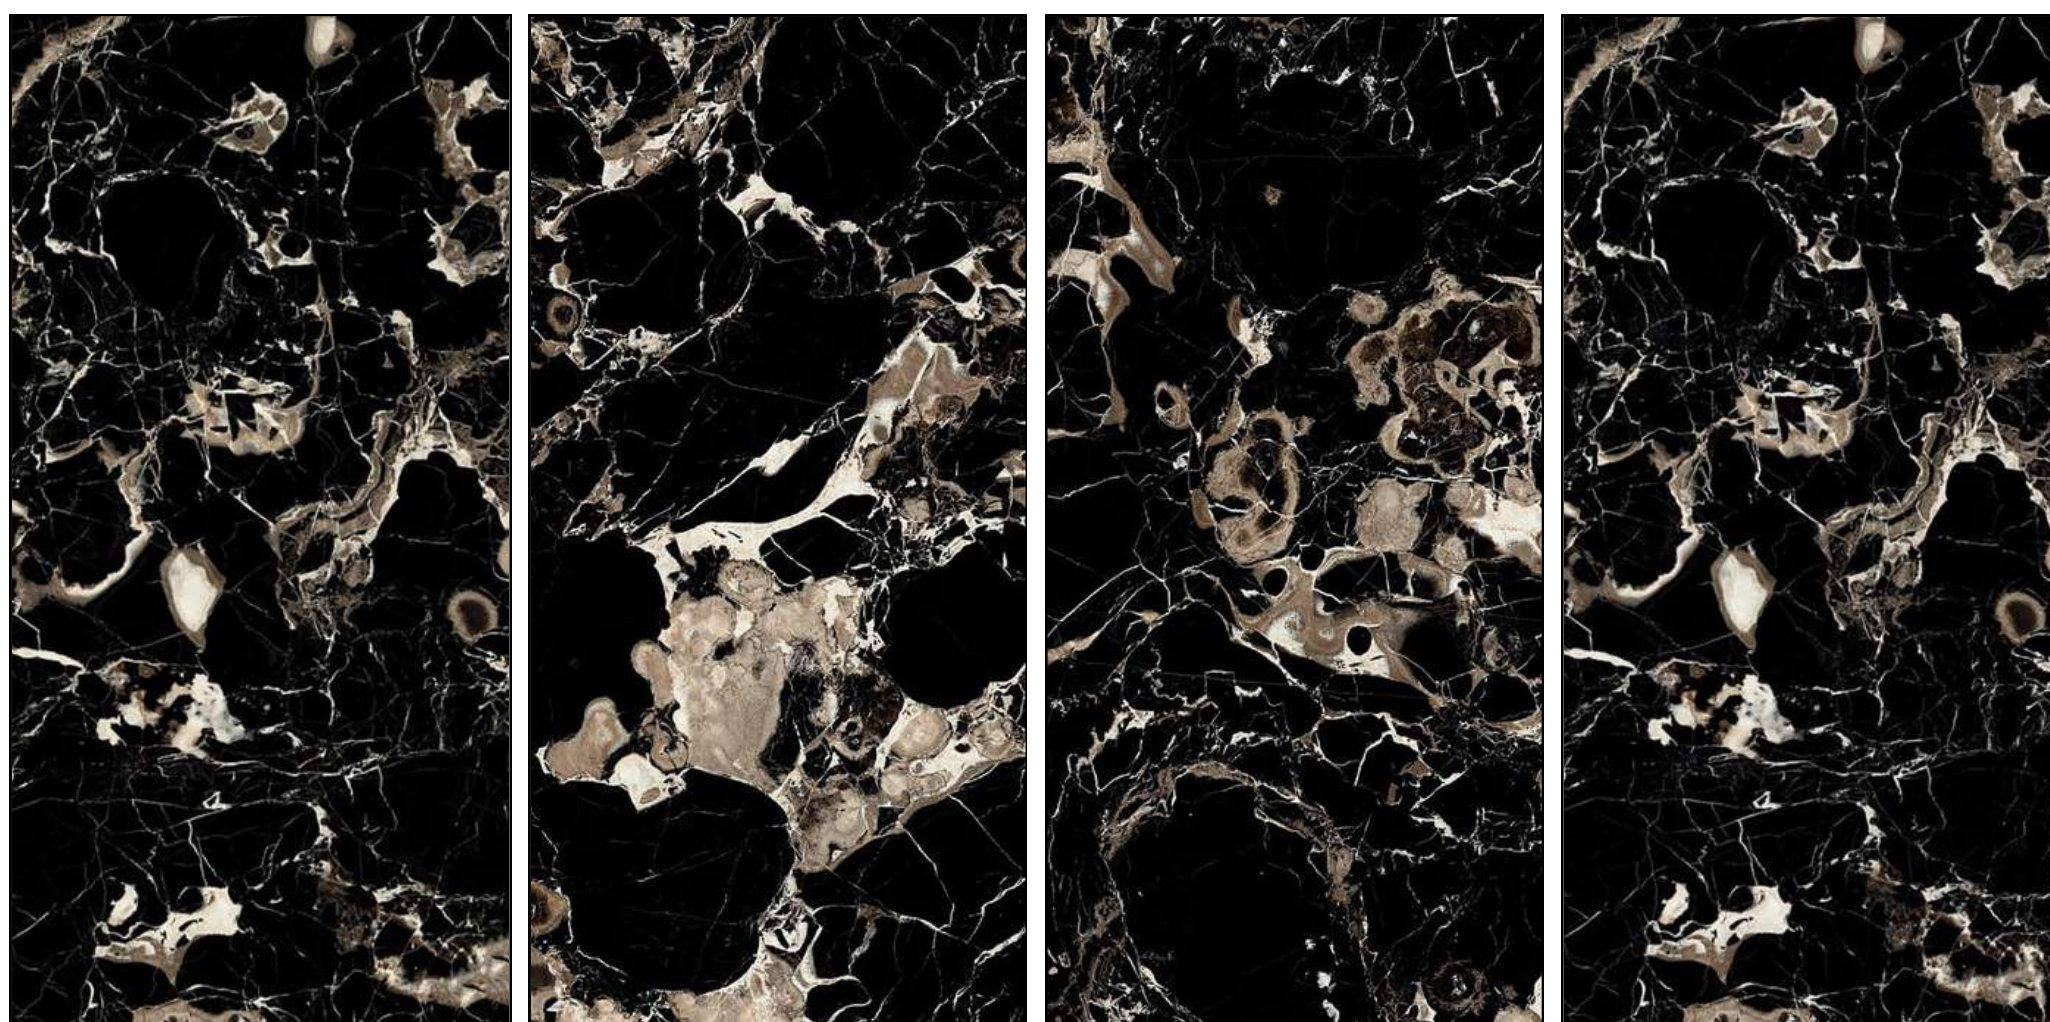

PORTORO ARGENTO