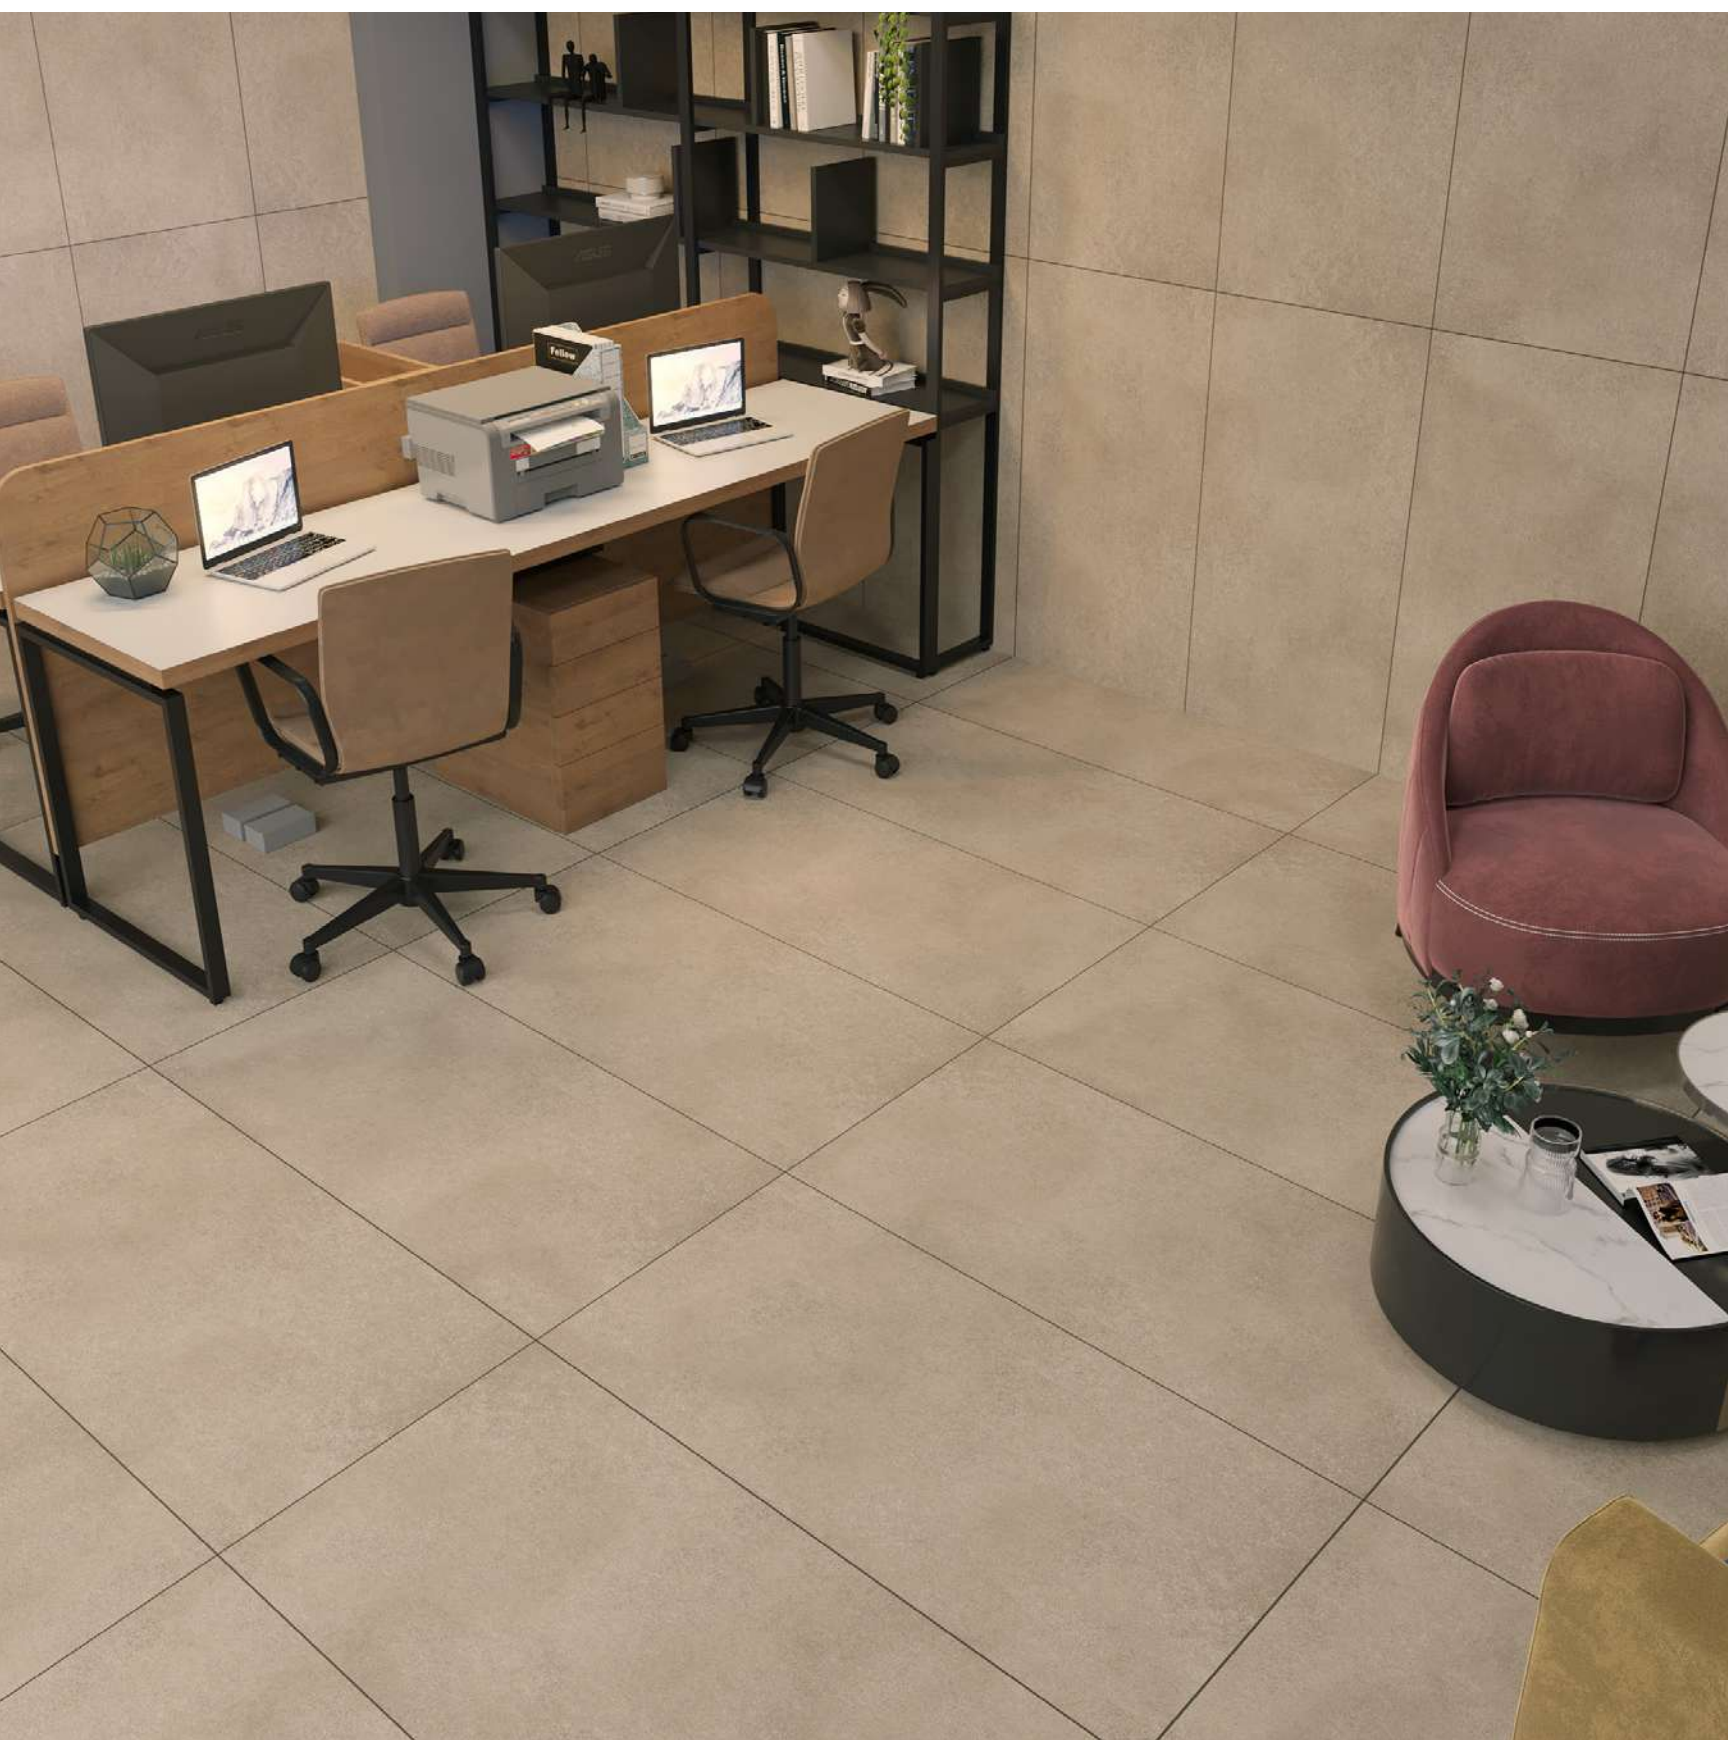

SIZE
600x1200mm

FINISH
MATT

RANDOM
3