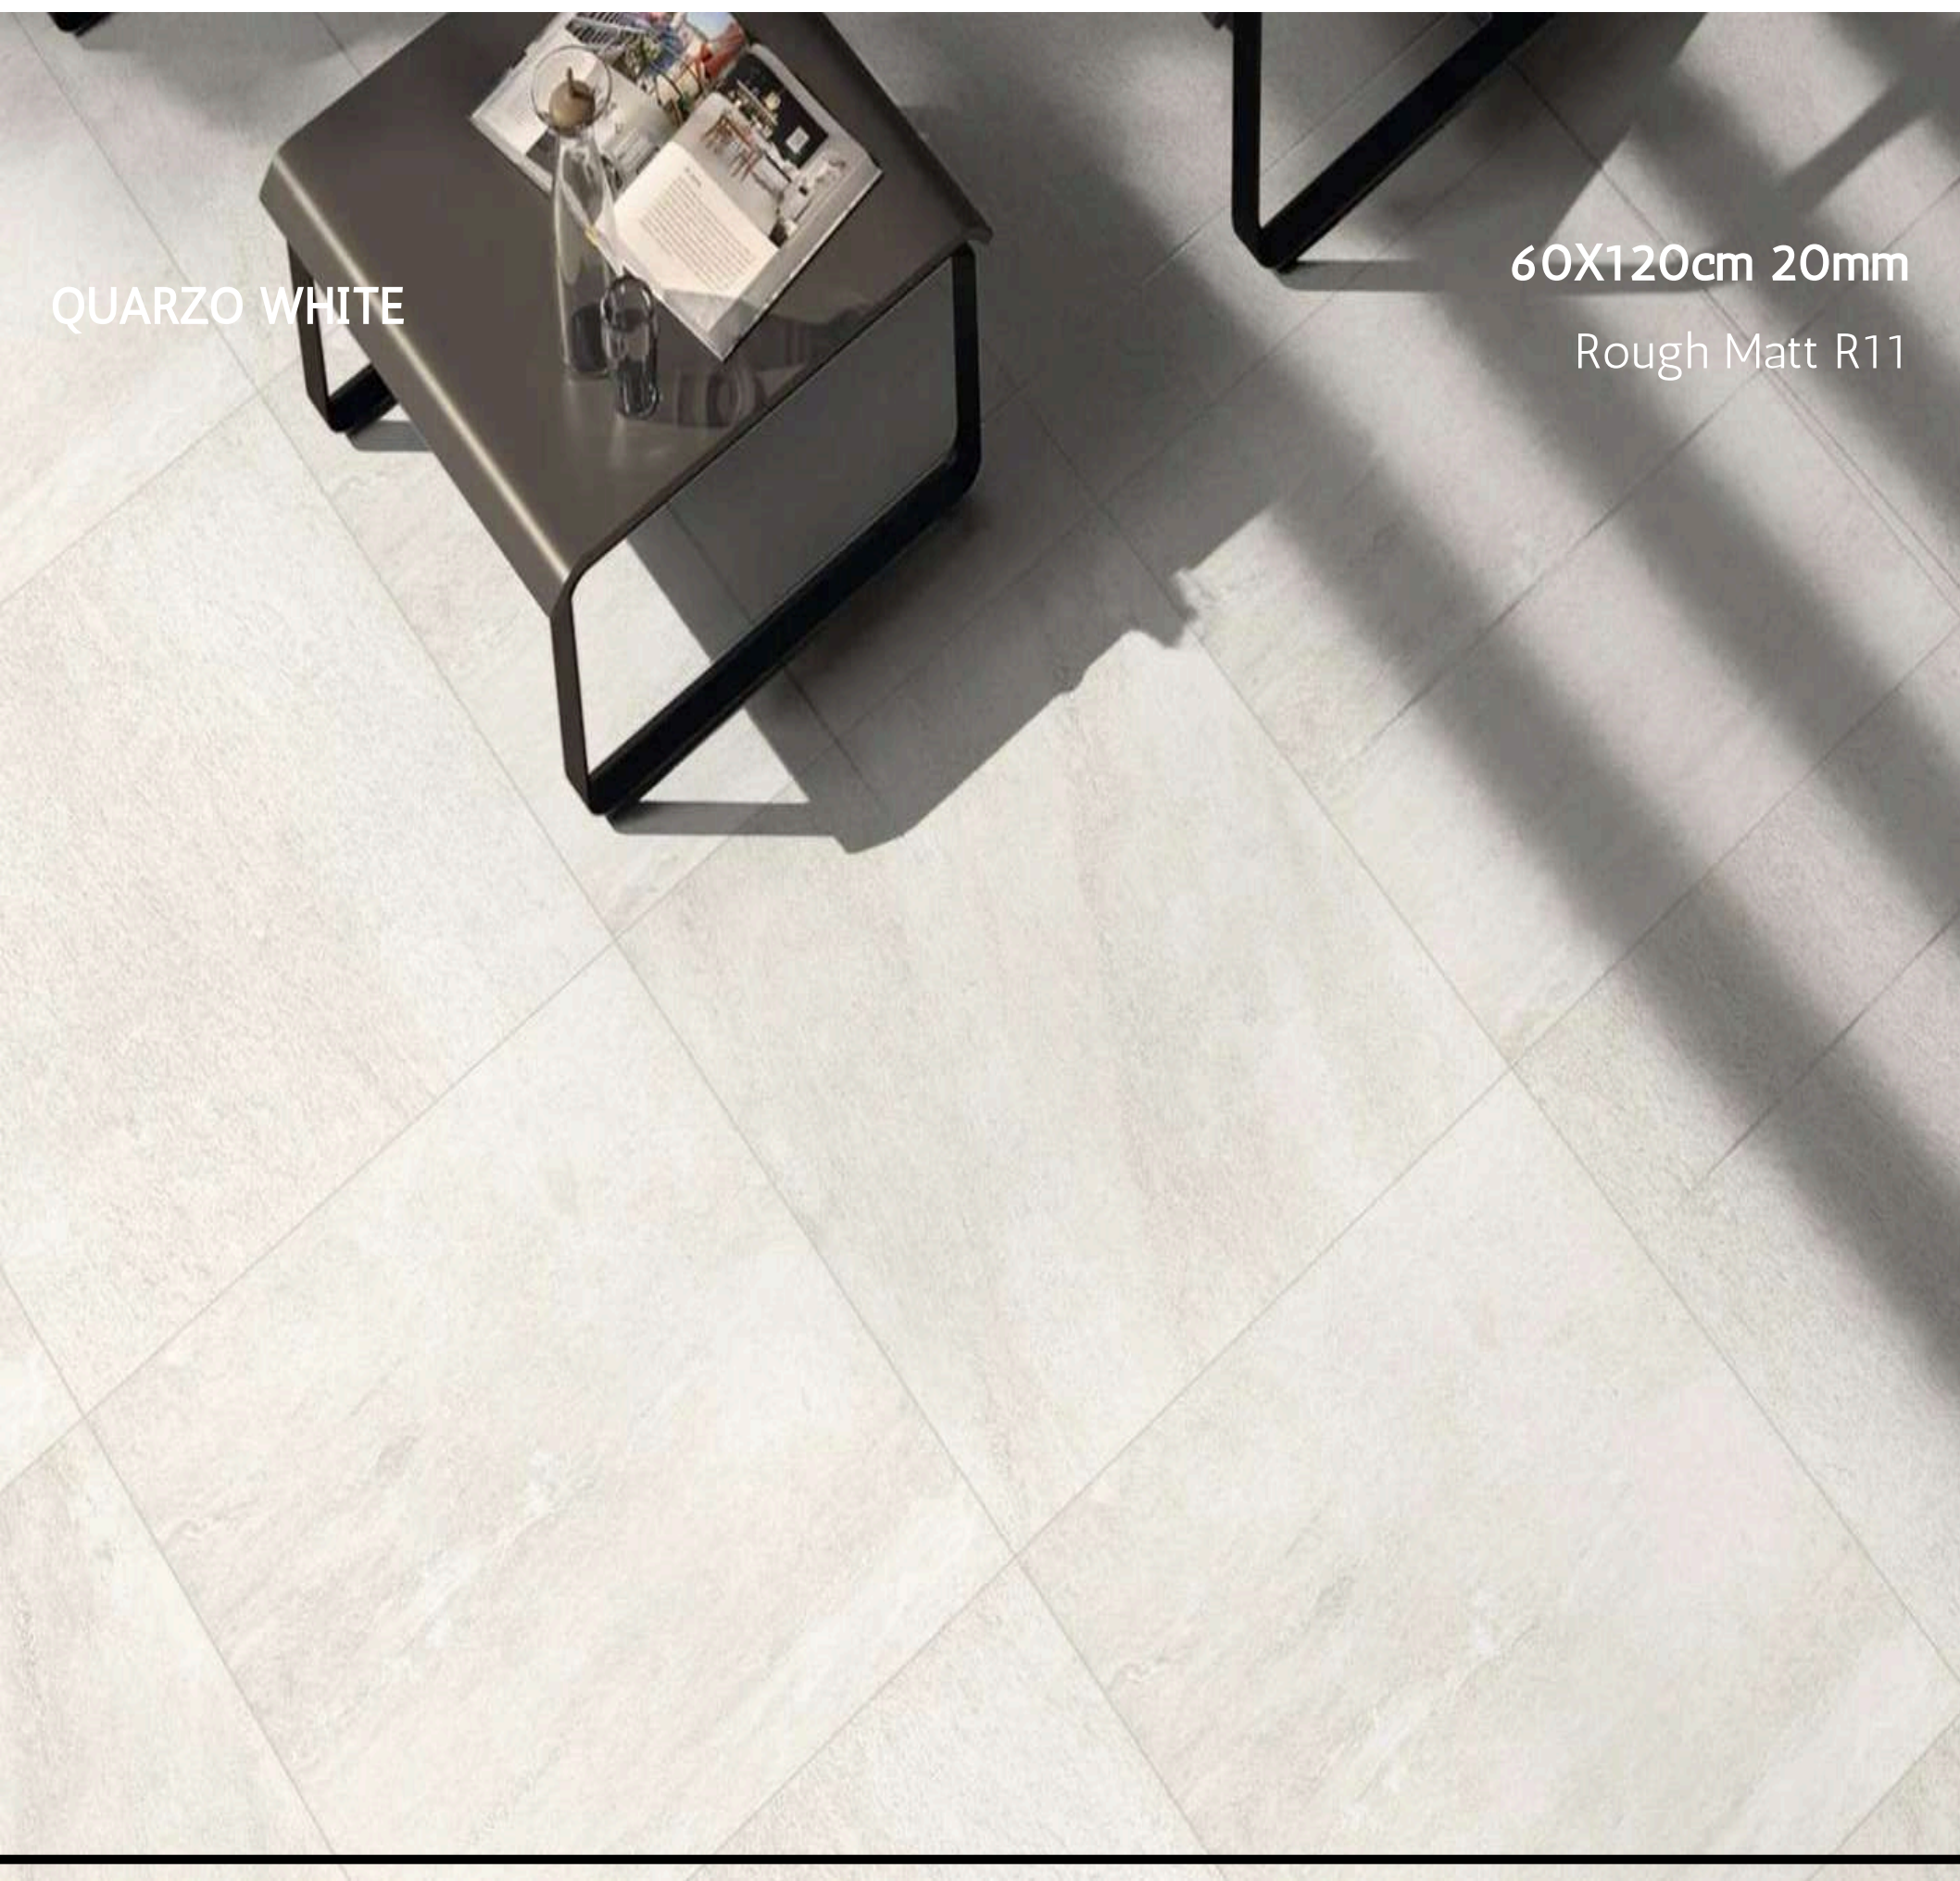

Rough Matt R11

MARINA BIANCO

60X120cm 20mm

Rough Matt R11

PLAZA MARRON

60X120cm 20mm

Rough Matt R11

QUARZO WHITE

60X120cm 20mm

Rough Matt R11

TERRAZO BIANCO

60X120cm 20mm
Rough Matt R11

TERRAZO CREMA

60X120cm 20mm
Rough Matt R11

URBANSTONE BIANCO

60X120cm 20mm