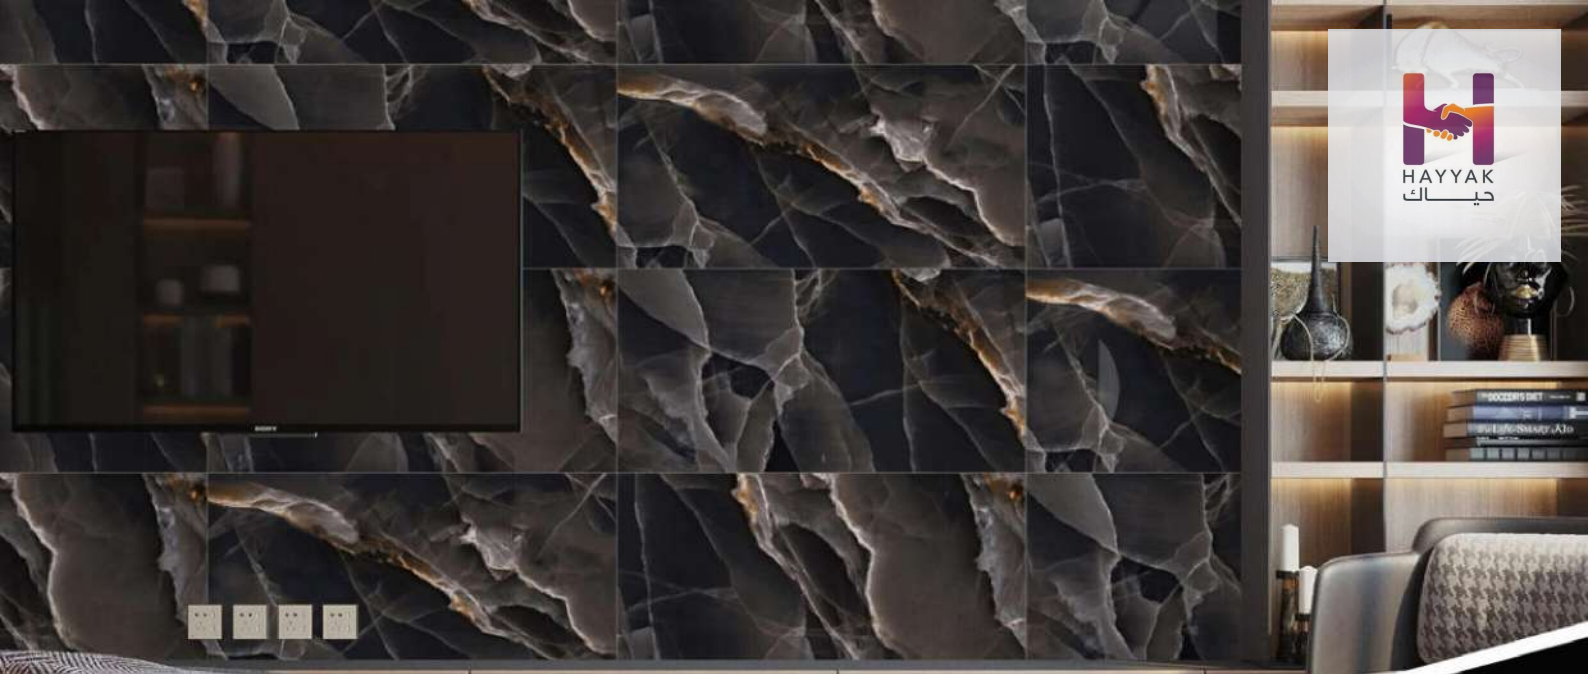

BLACK PANTHA

HIGH GLOSSY FINISH

600X
1200MM

RANDOM-04

NEW DESIGN COMING