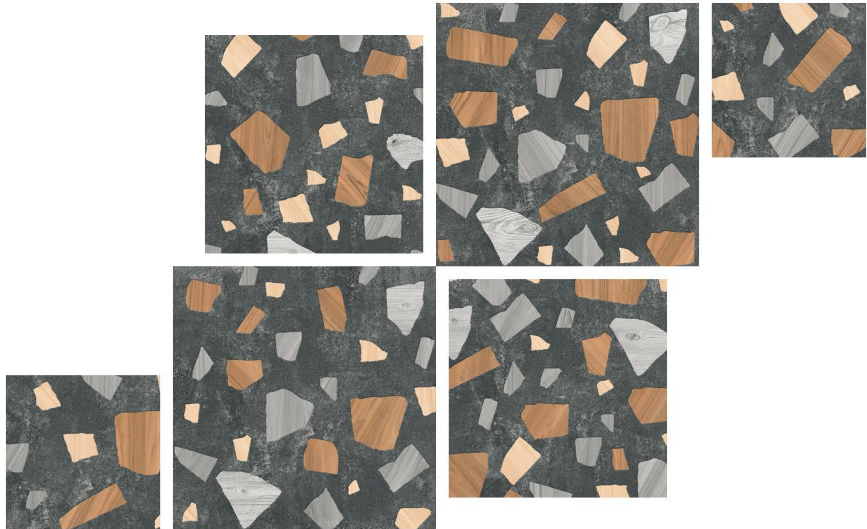

HEAVY DUTY
VITRIFIED PARKING TILES

600X600 MM

15 MM
THICKNESS

Mosaic Nero

GARDENS

PATHWAYS

TERRACES

BEACHES

TRAFFIC AREAS

URBAN AREAS