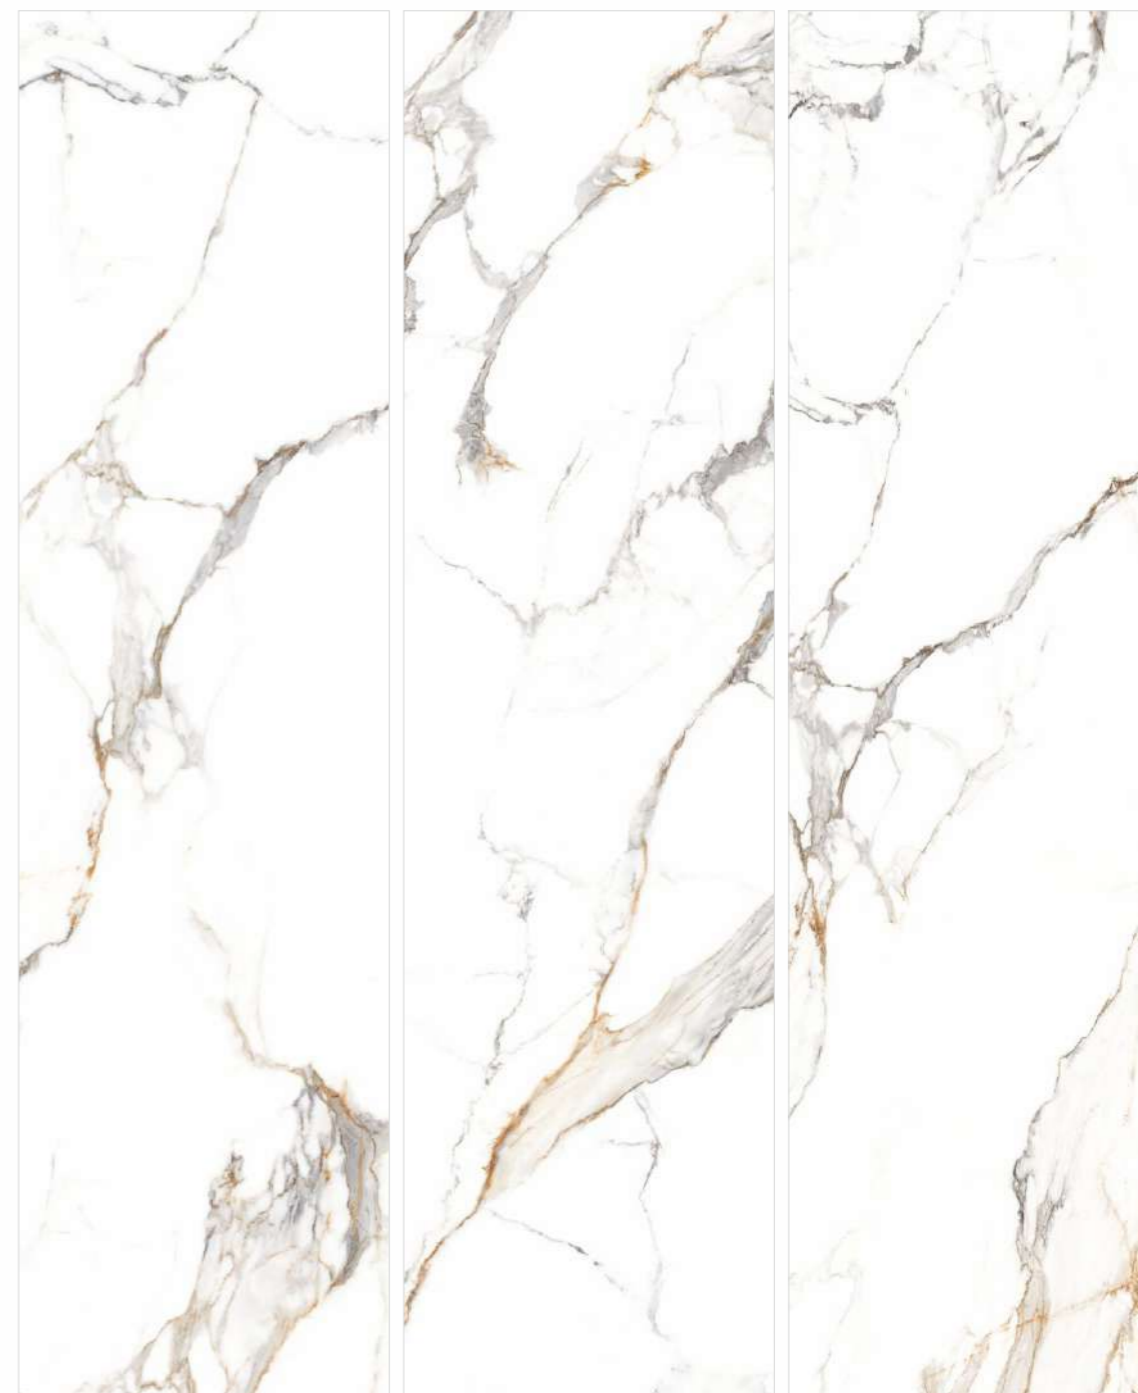

CALACATTA BELISIMO

**CALACATTA
BELISIMO**

800x3200mm

Surface **Polish**
Random **3**
Thickness **15mm**
Type **White Body**

800x2400mm

Surface **Polish**
Random **3**
Thickness **15mm**
Type **White Body**

1200x2400mm

Surface **Polish**
Random **3**
Thickness **15mm**
Type **White Body**