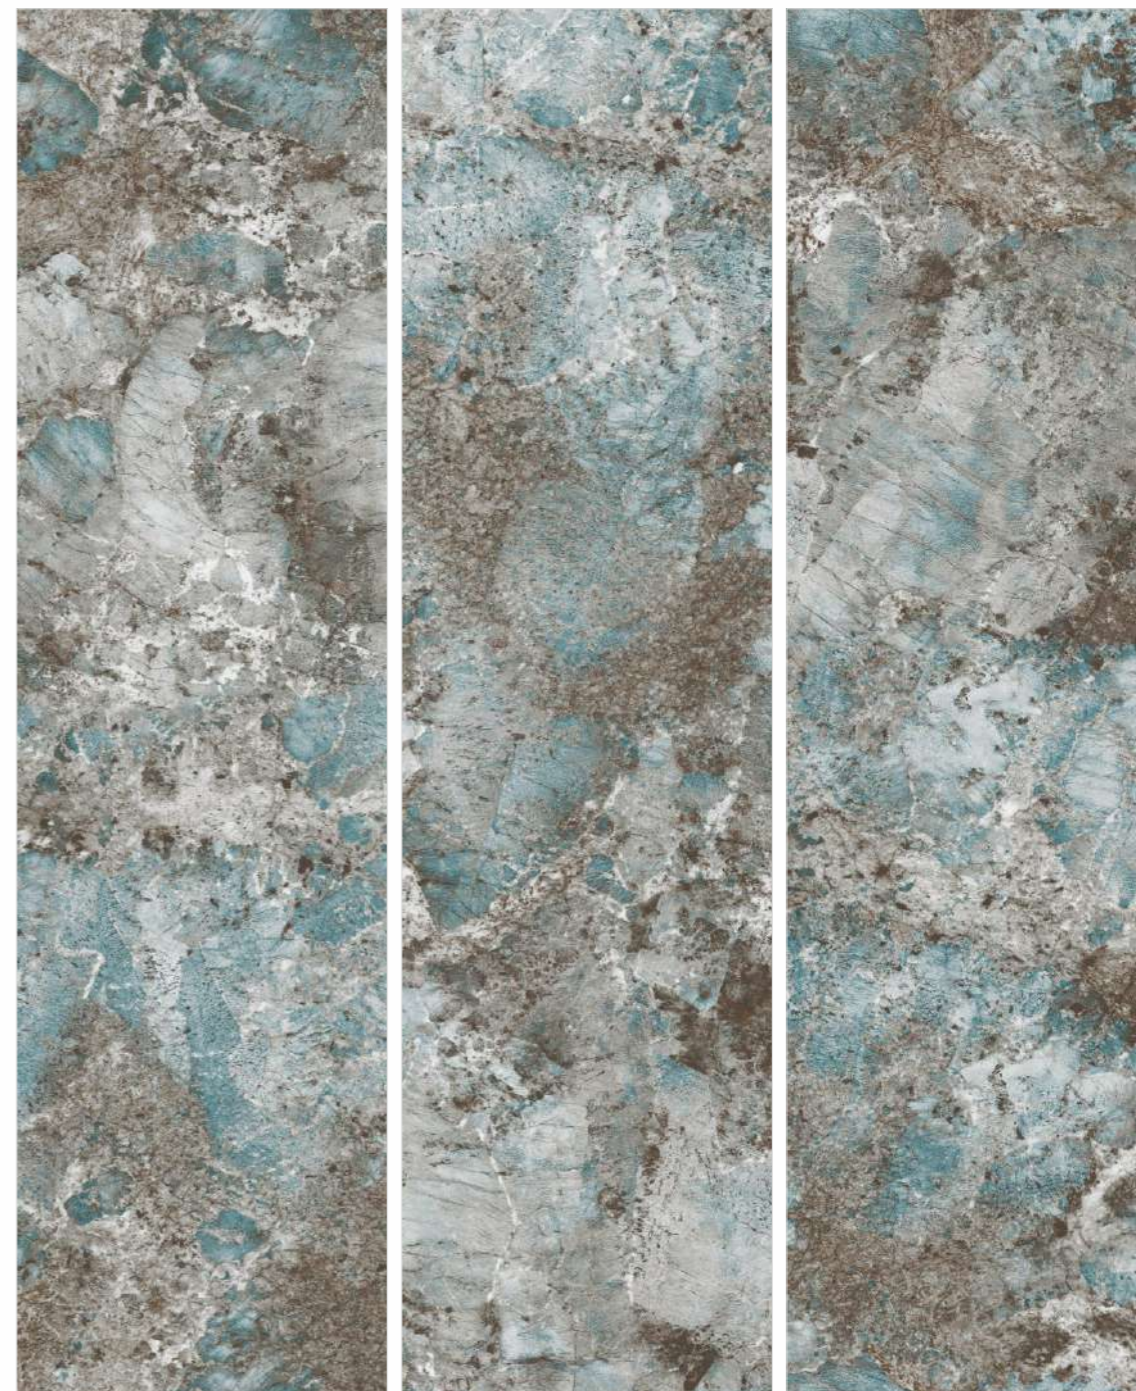

AMAZONITE

800x2400mm

Surface **Polish**
Random **4**
Thickness **15mm**
Type **Grey Body**