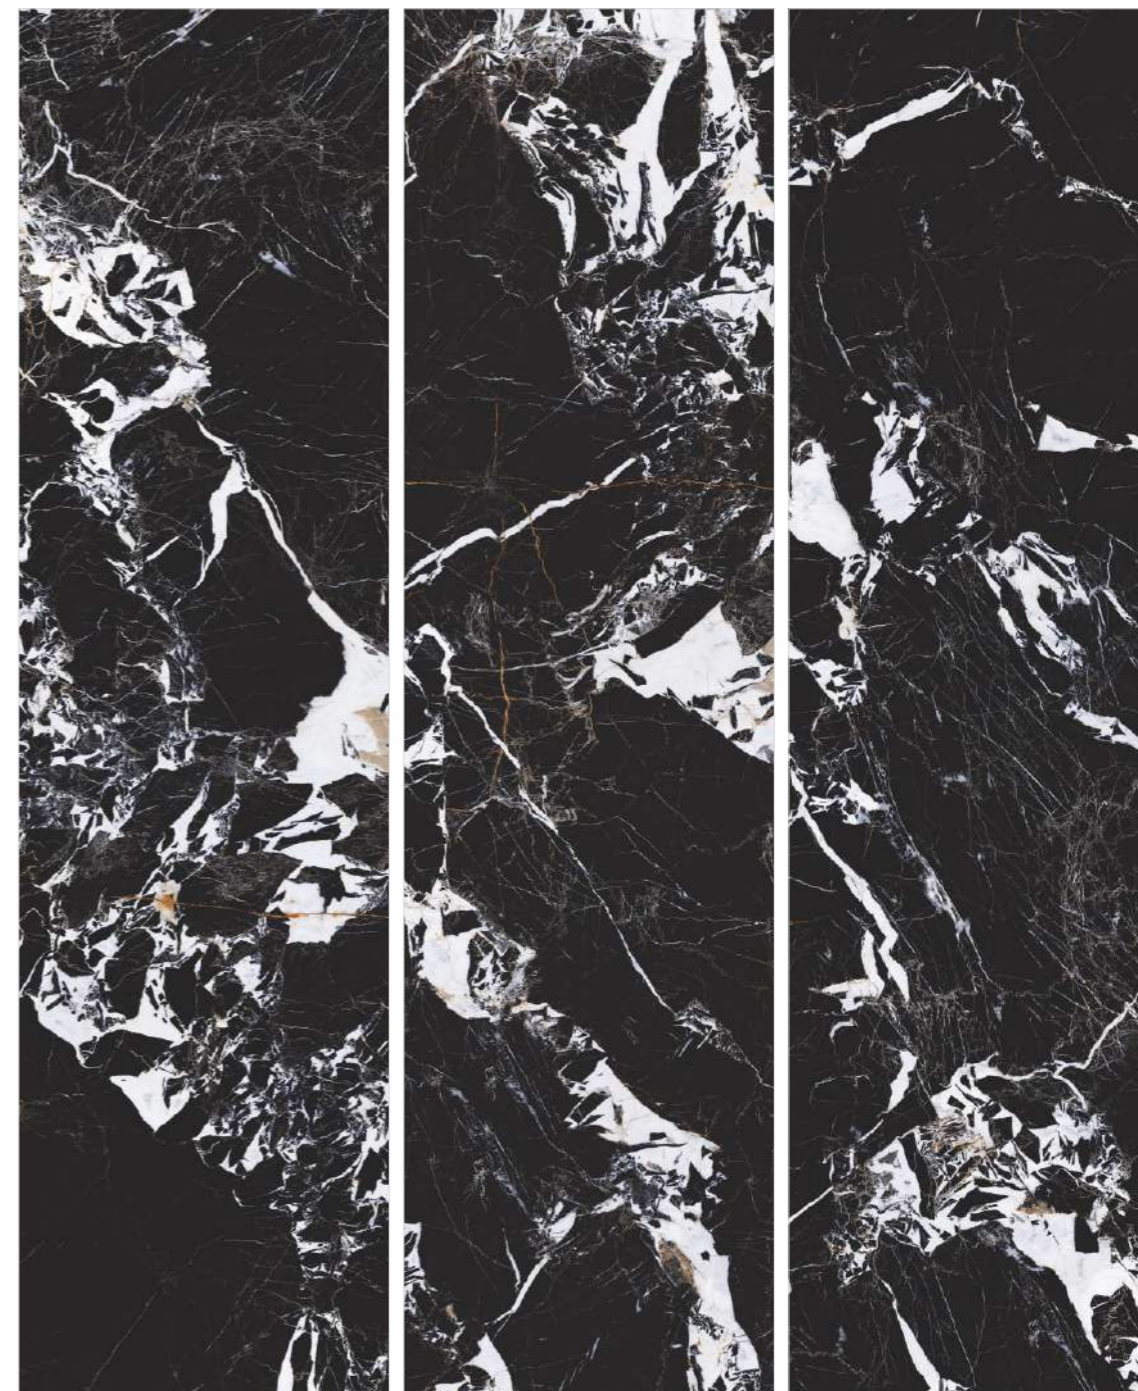

ANTICO BLACK

800x2400mm

Surface **Polish**
Random **3**
Thickness **15mm**
Type **Black Body**