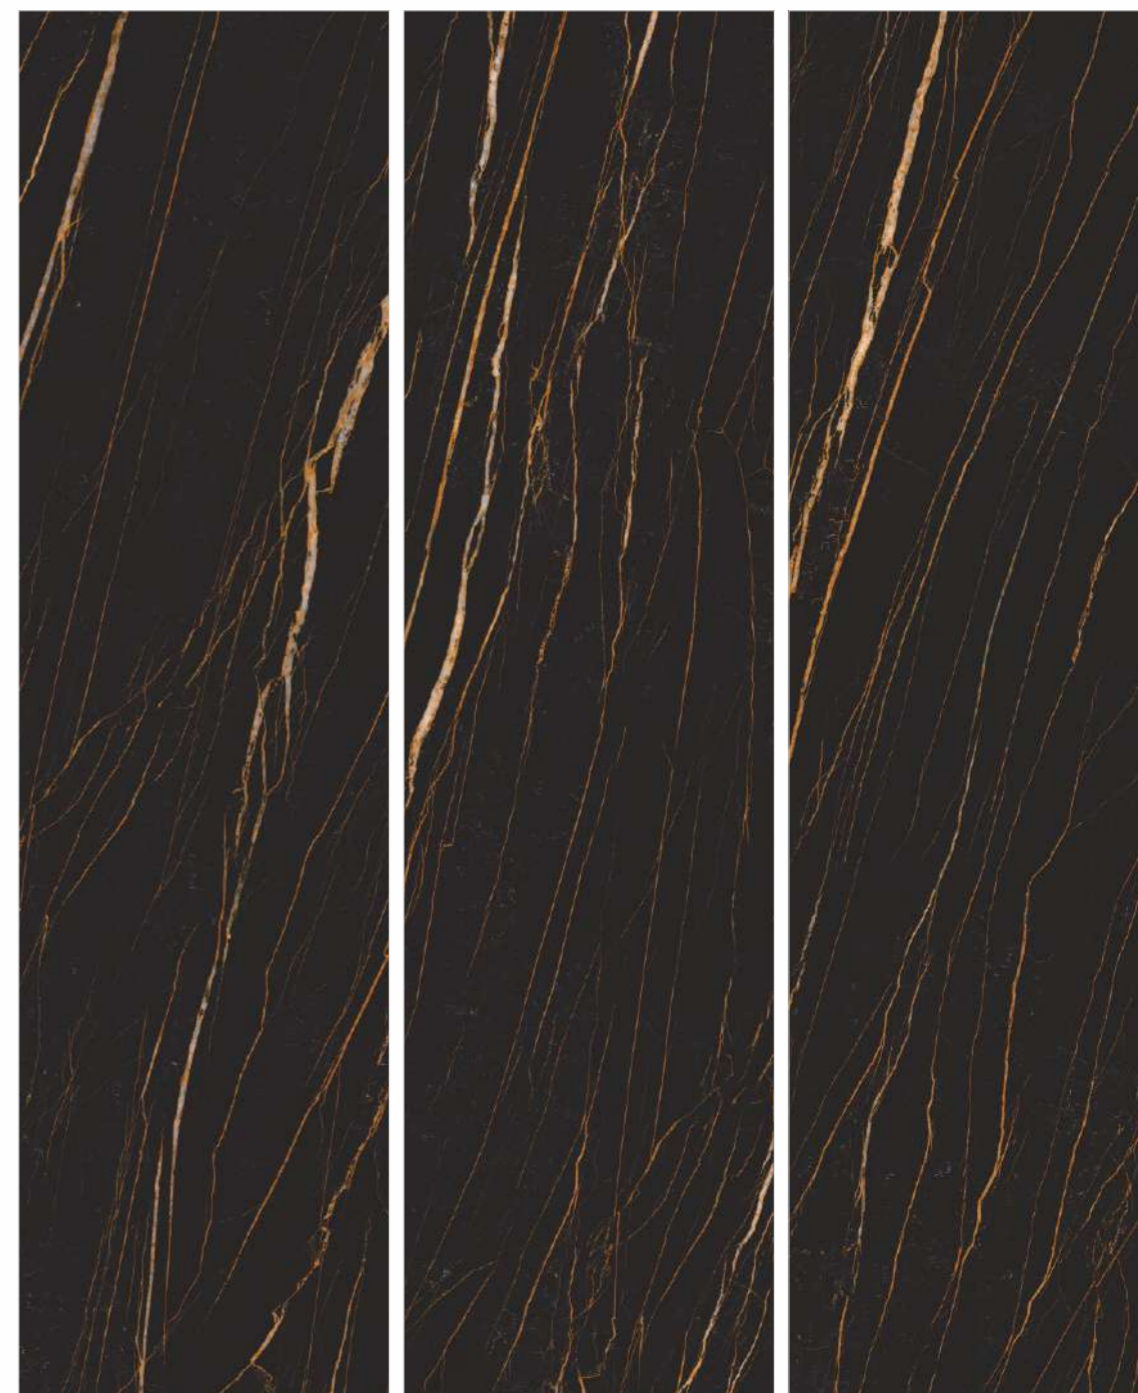

BLACK GOLD

800x2400mm

Surface **Polish**
Random **4**
Thickness **15mm**
Type **Black Body**