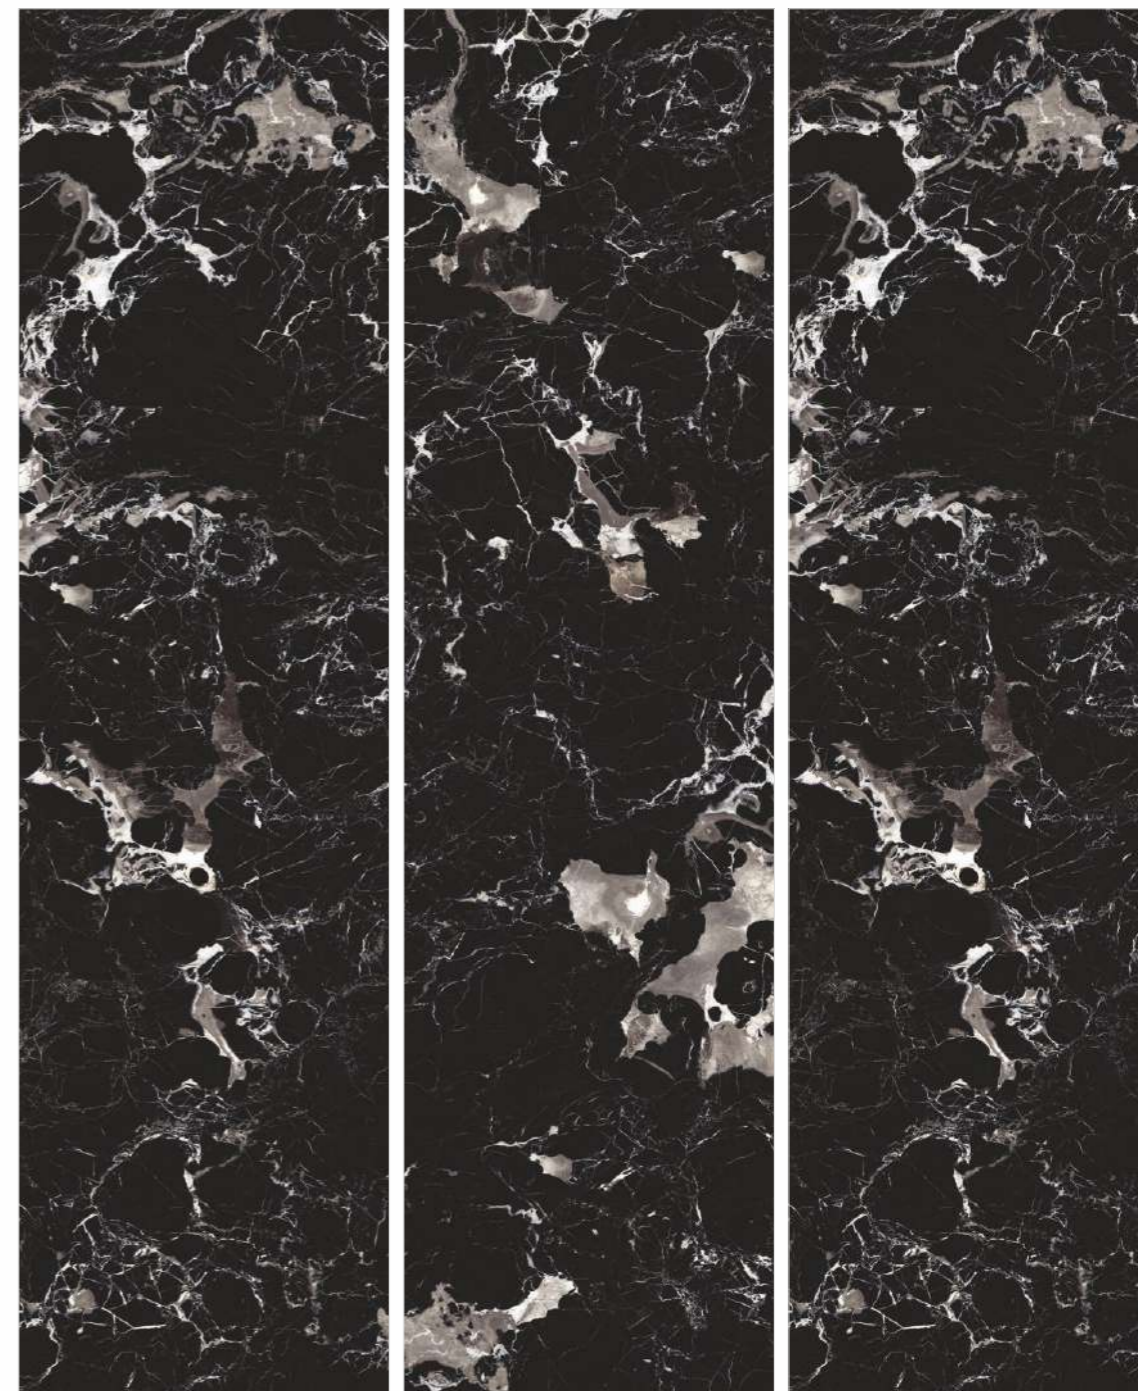

BLACK PORTORO

800x3200mm

Surface **Polish**
Random **2**
Thickness **15mm**
Type **Black Body**