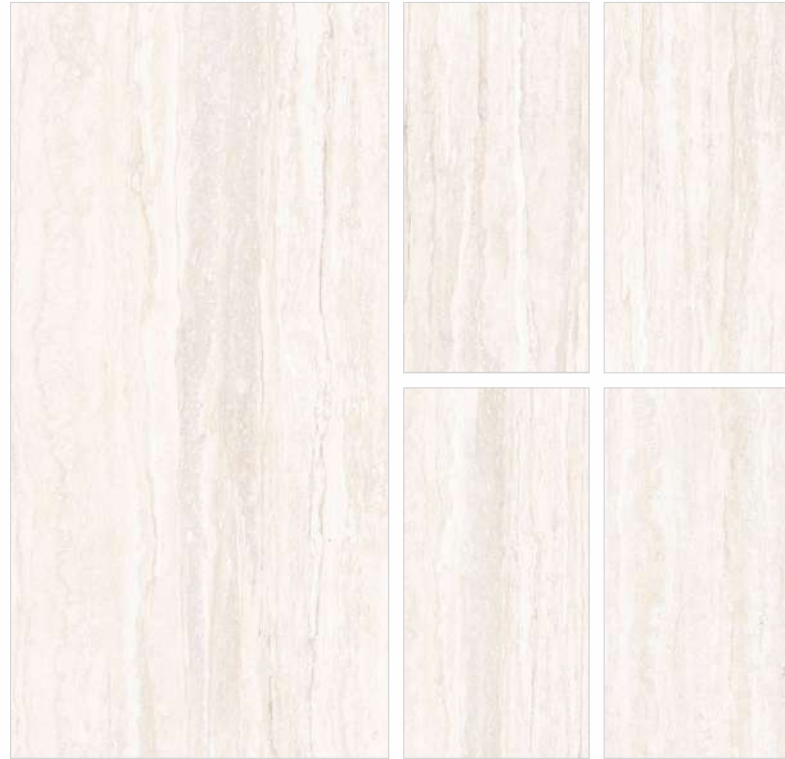

Travertino Silver

600x1200mm / Glossy & Matt Surfaces

R 6