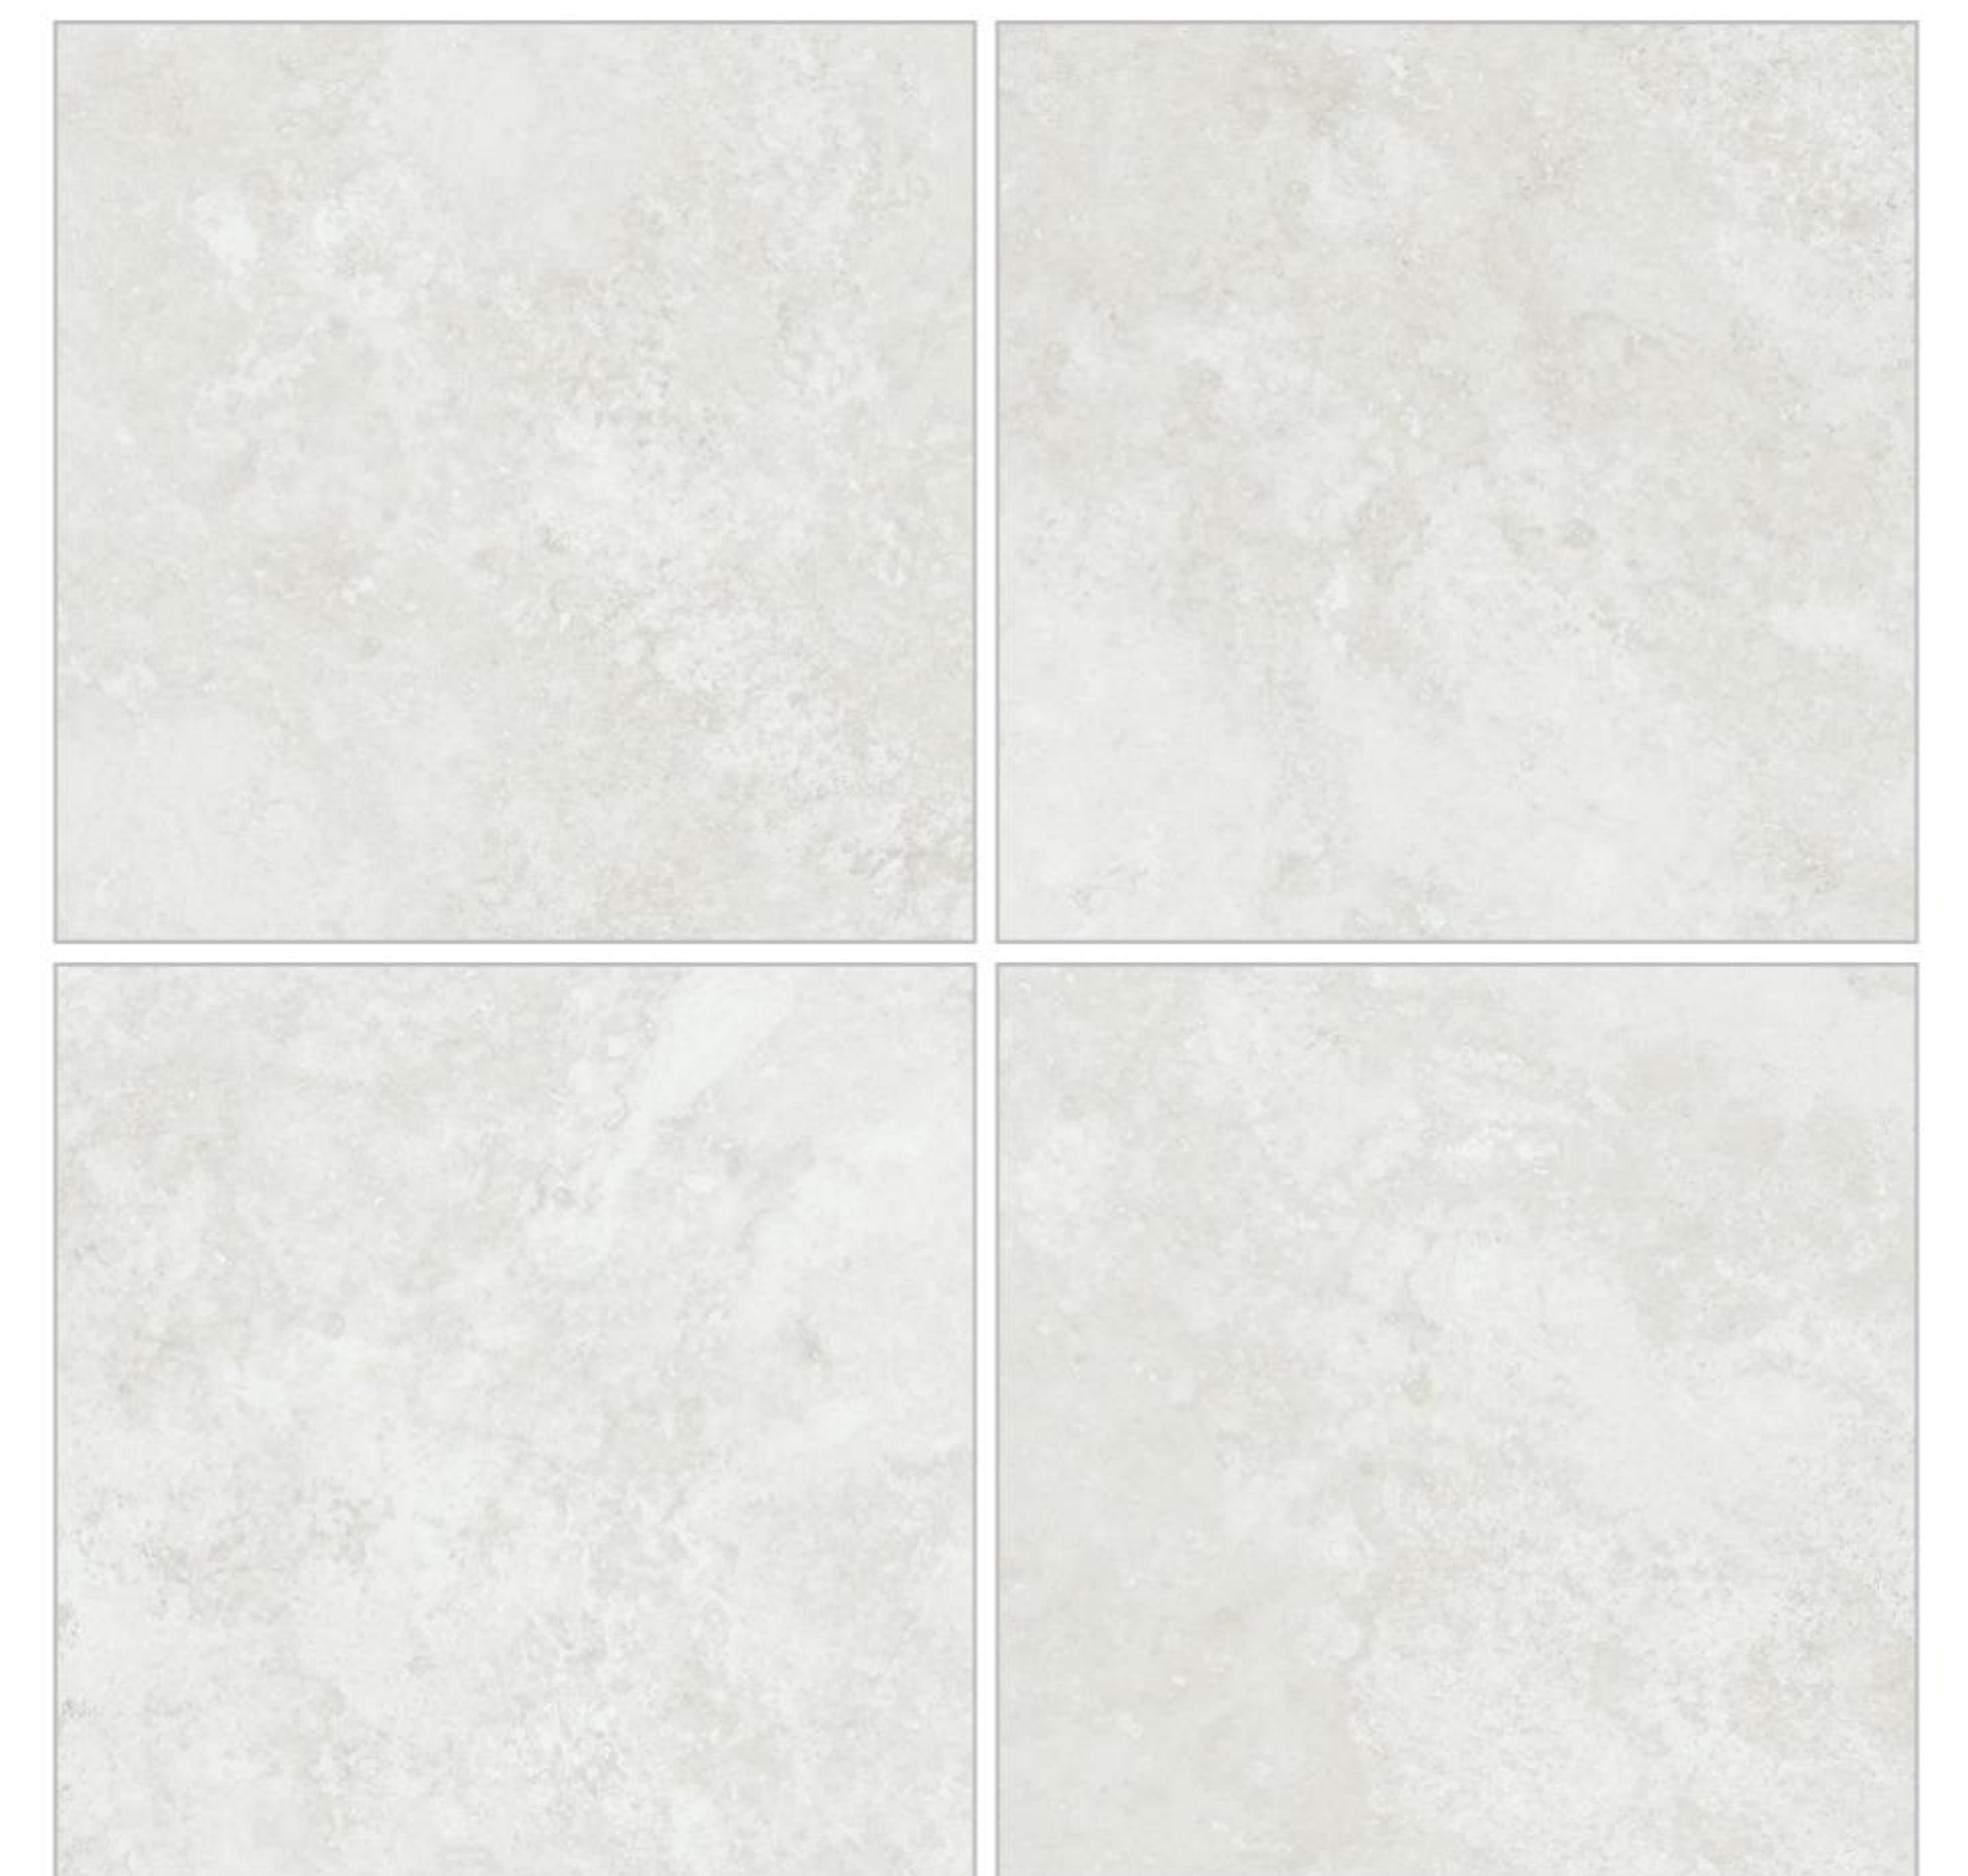

# COLOR BODY OUTDOOR PORCELAIN TILES

← 20MM →  
THICKNESS

C

COLOR BODY OUTDOOR PORCELAIN TILES

SERIES

600X  
600MM

10

11

Random 4

Random 4

Random 4

Random 4

COLOR BODY OUTDOOR PORCELAIN TILES

SERIES

600X  
600MM

7