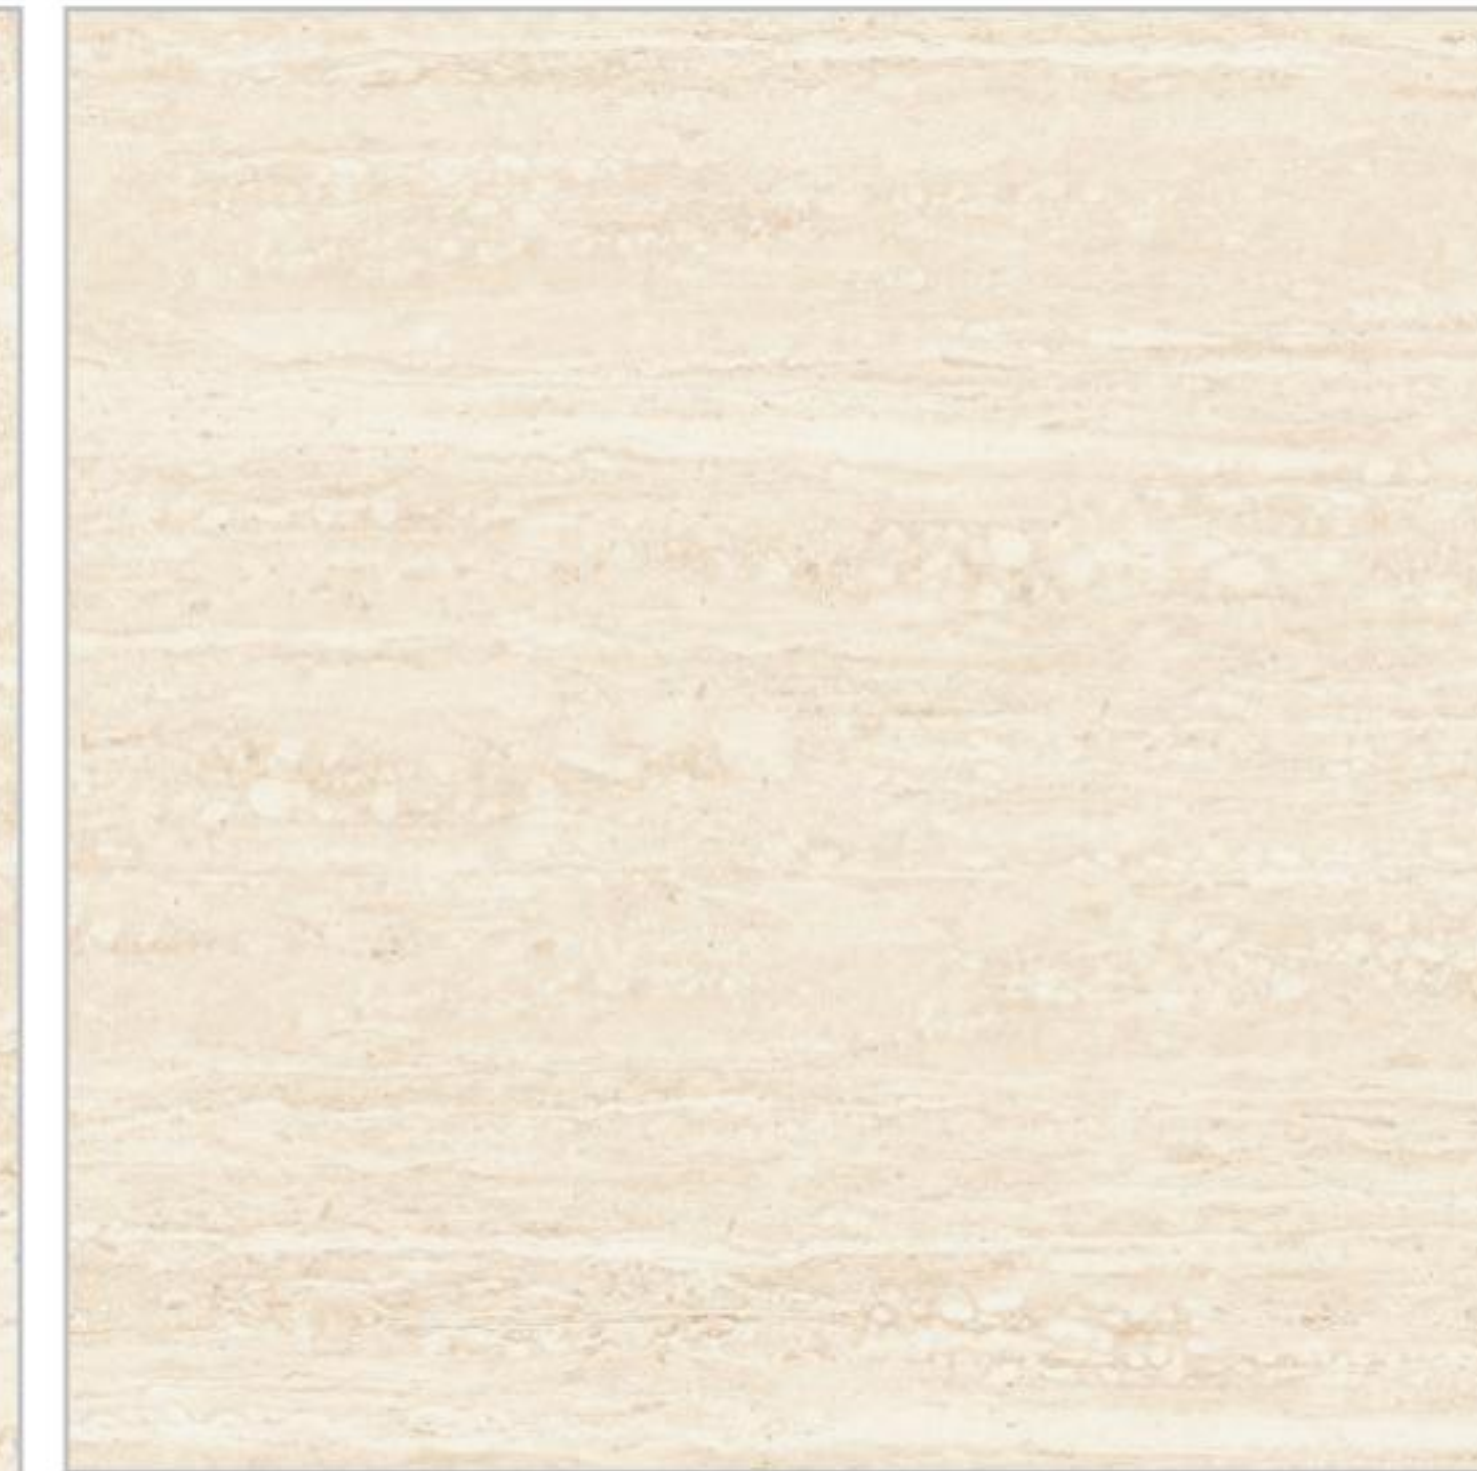

# COLOR BODY OUTDOOR PORCELAIN TILES

← 20MM →  
THICKNESS

C

COLOR BODY OUTDOOR PORCELAIN TILES

SERIES

600X  
600MM

10

11

Random 4

Random 4

Random 4

Random 4

COLOR BODY OUTDOOR PORCELAIN TILES

SERIES

600X  
600MM

7

8

**600MM X 600MM**

Random 4

Random 4

Random 4

Random 4

HAYYAK  
حياك

← **20MM** →  
THICKNESS