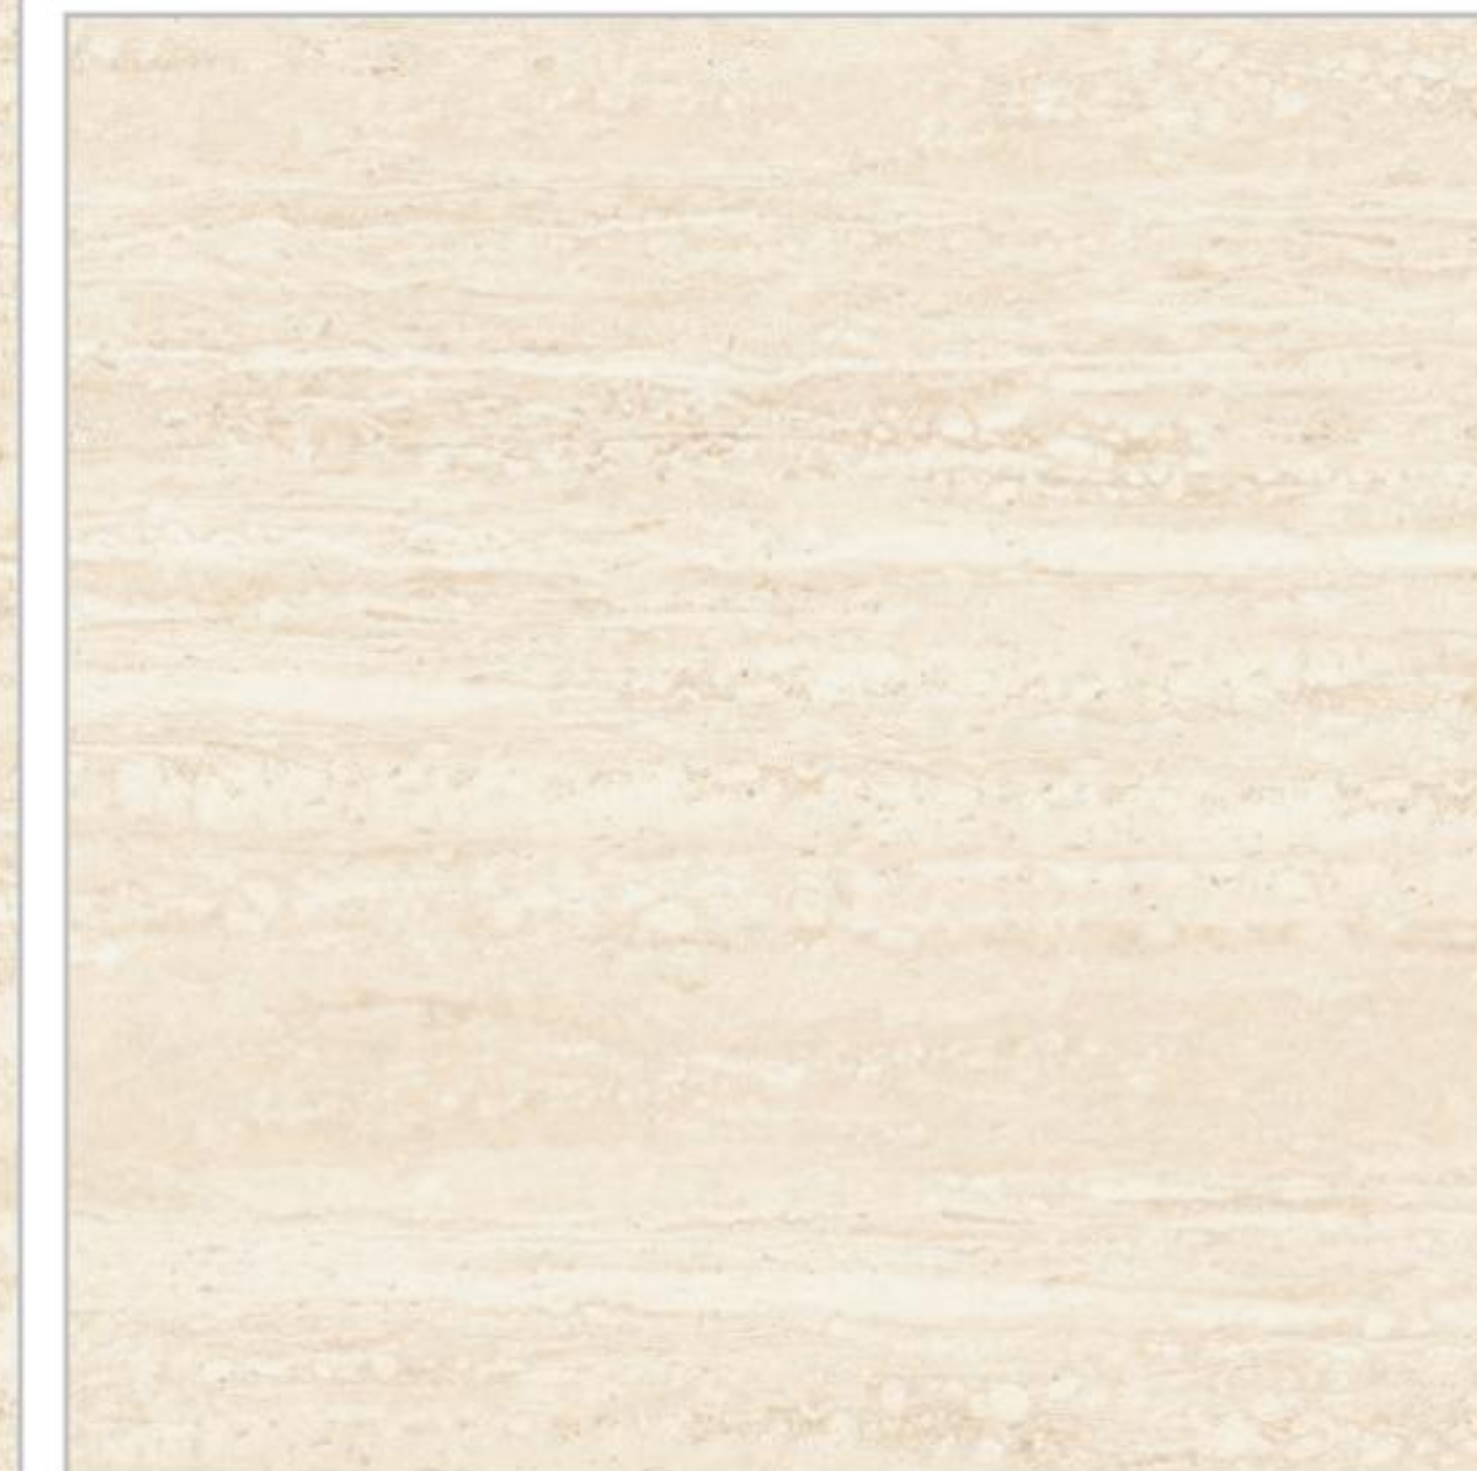

# COLOR BODY OUTDOOR PORCELAIN TILES

← 20MM →  
THICKNESS

C

COLOR BODY OUTDOOR PORCELAIN TILES

SERIES

600X  
600MM

10

11

Random 4

Random 4

Random 4

Random 4

COLOR BODY OUTDOOR PORCELAIN TILES

SERIES

600X  
600MM

7