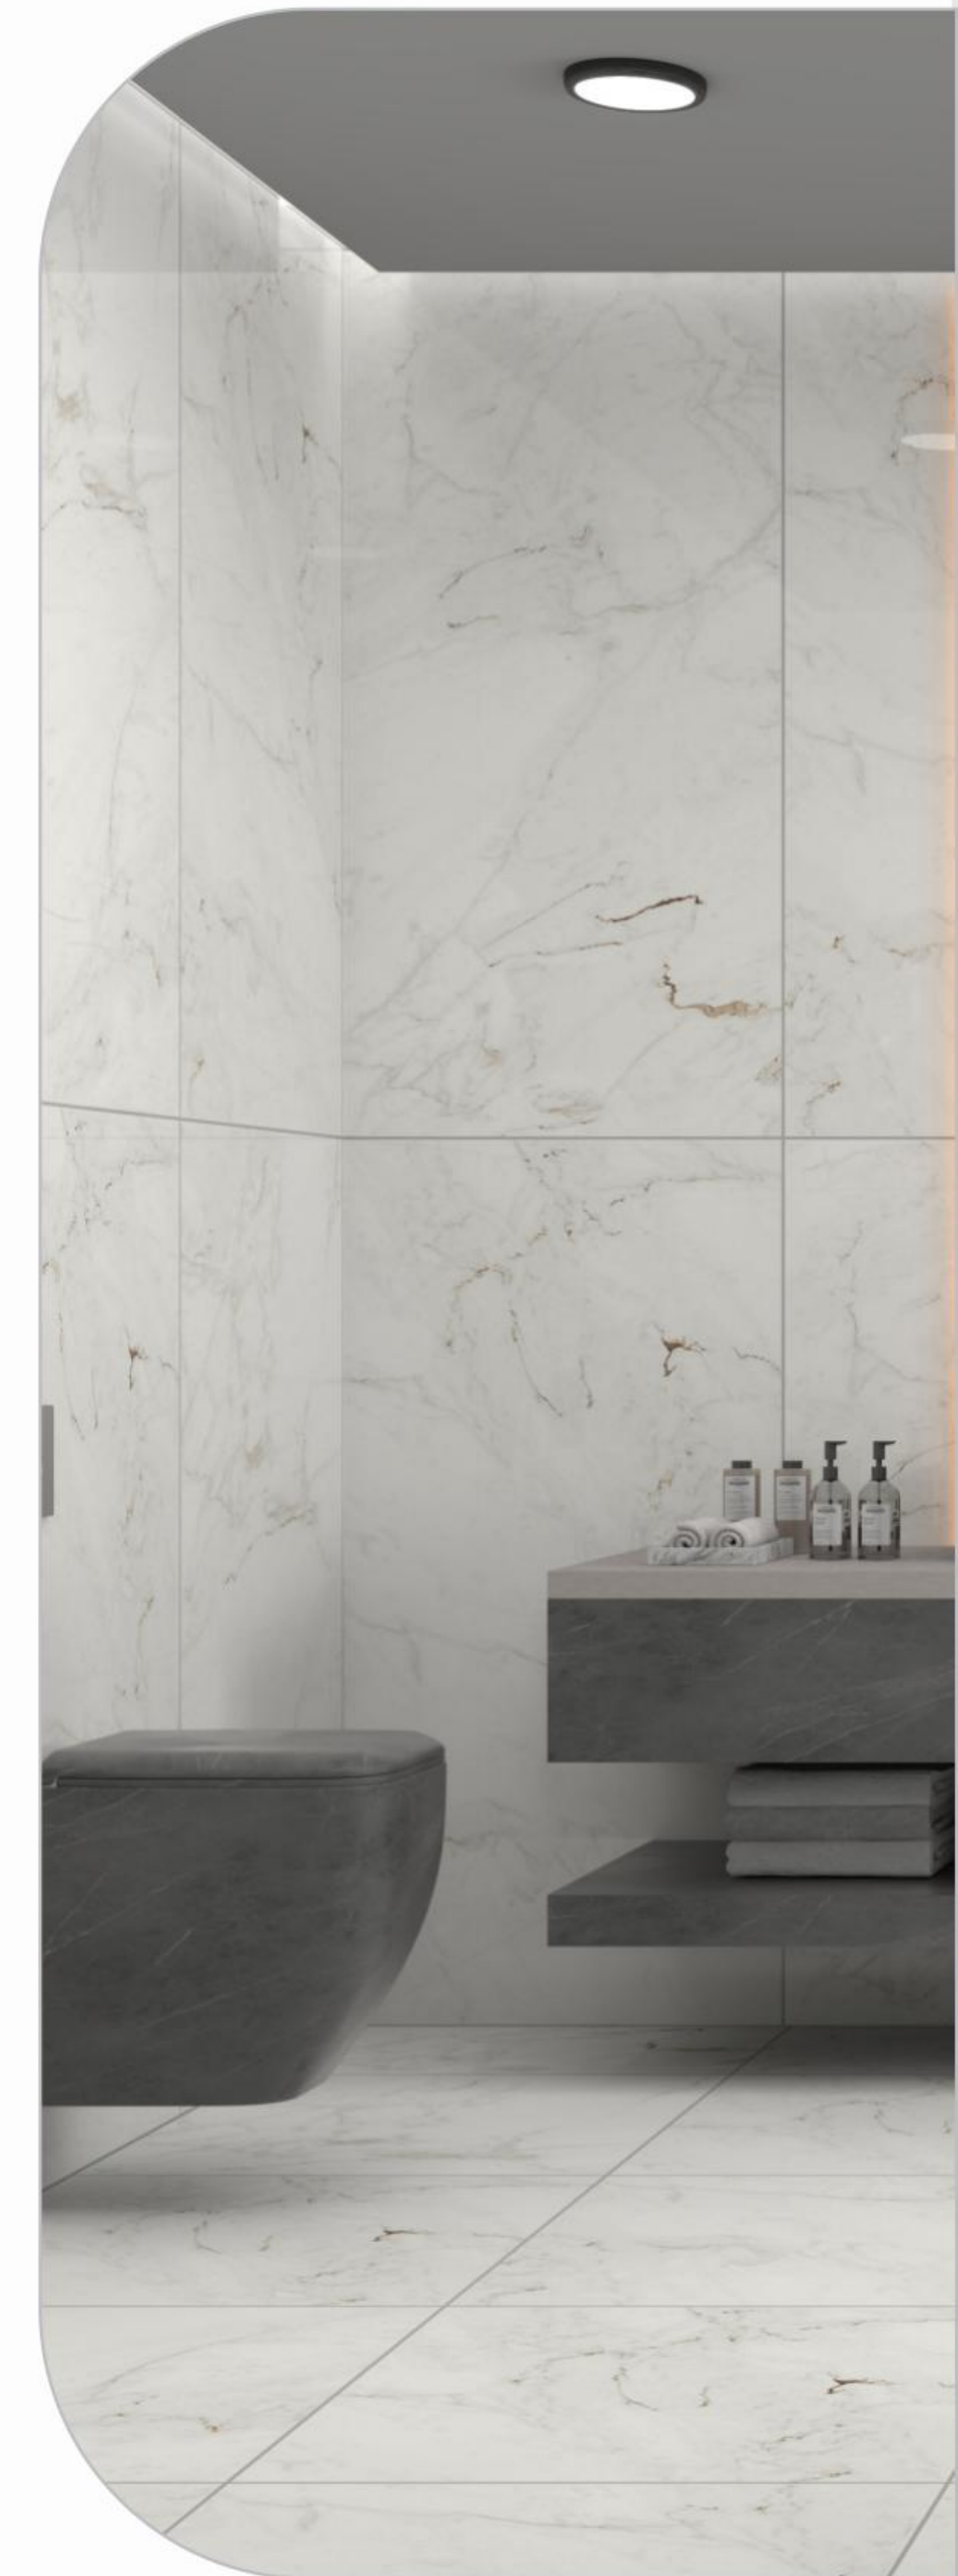

60X120CM | 60X60CM
PORCELAIN TILES

60X120CM

SURFACE **GLOSSY** | RANDOM 04

60X60CM

SURFACE **MATT** | RANDOM 08

Features

60X120CM

SURFACE **GLOSSY** | RANDOM 04

60X60CM

SURFACE **MATT** | RANDOM 08

Features

60X120CM

SURFACE **GLOSSY** | RANDOM 03

60X60CM

SURFACE **MATT** | RANDOM 06

Features

60X120CM

SURFACE **GLOSSY** | RANDOM 03

60X60CM

SURFACE **MATT** | RANDOM 06

Features

HAYYAK
حیّاک

60X120CM

SURFACE **GLOSSY** | RANDOM 04

60X60CM

SURFACE **MATT** | RANDOM 08

Features

FEATURES

SOLID BODY

EASY TO CLEAN

ZERO MAINTENANCE

HIGH STRENGTH