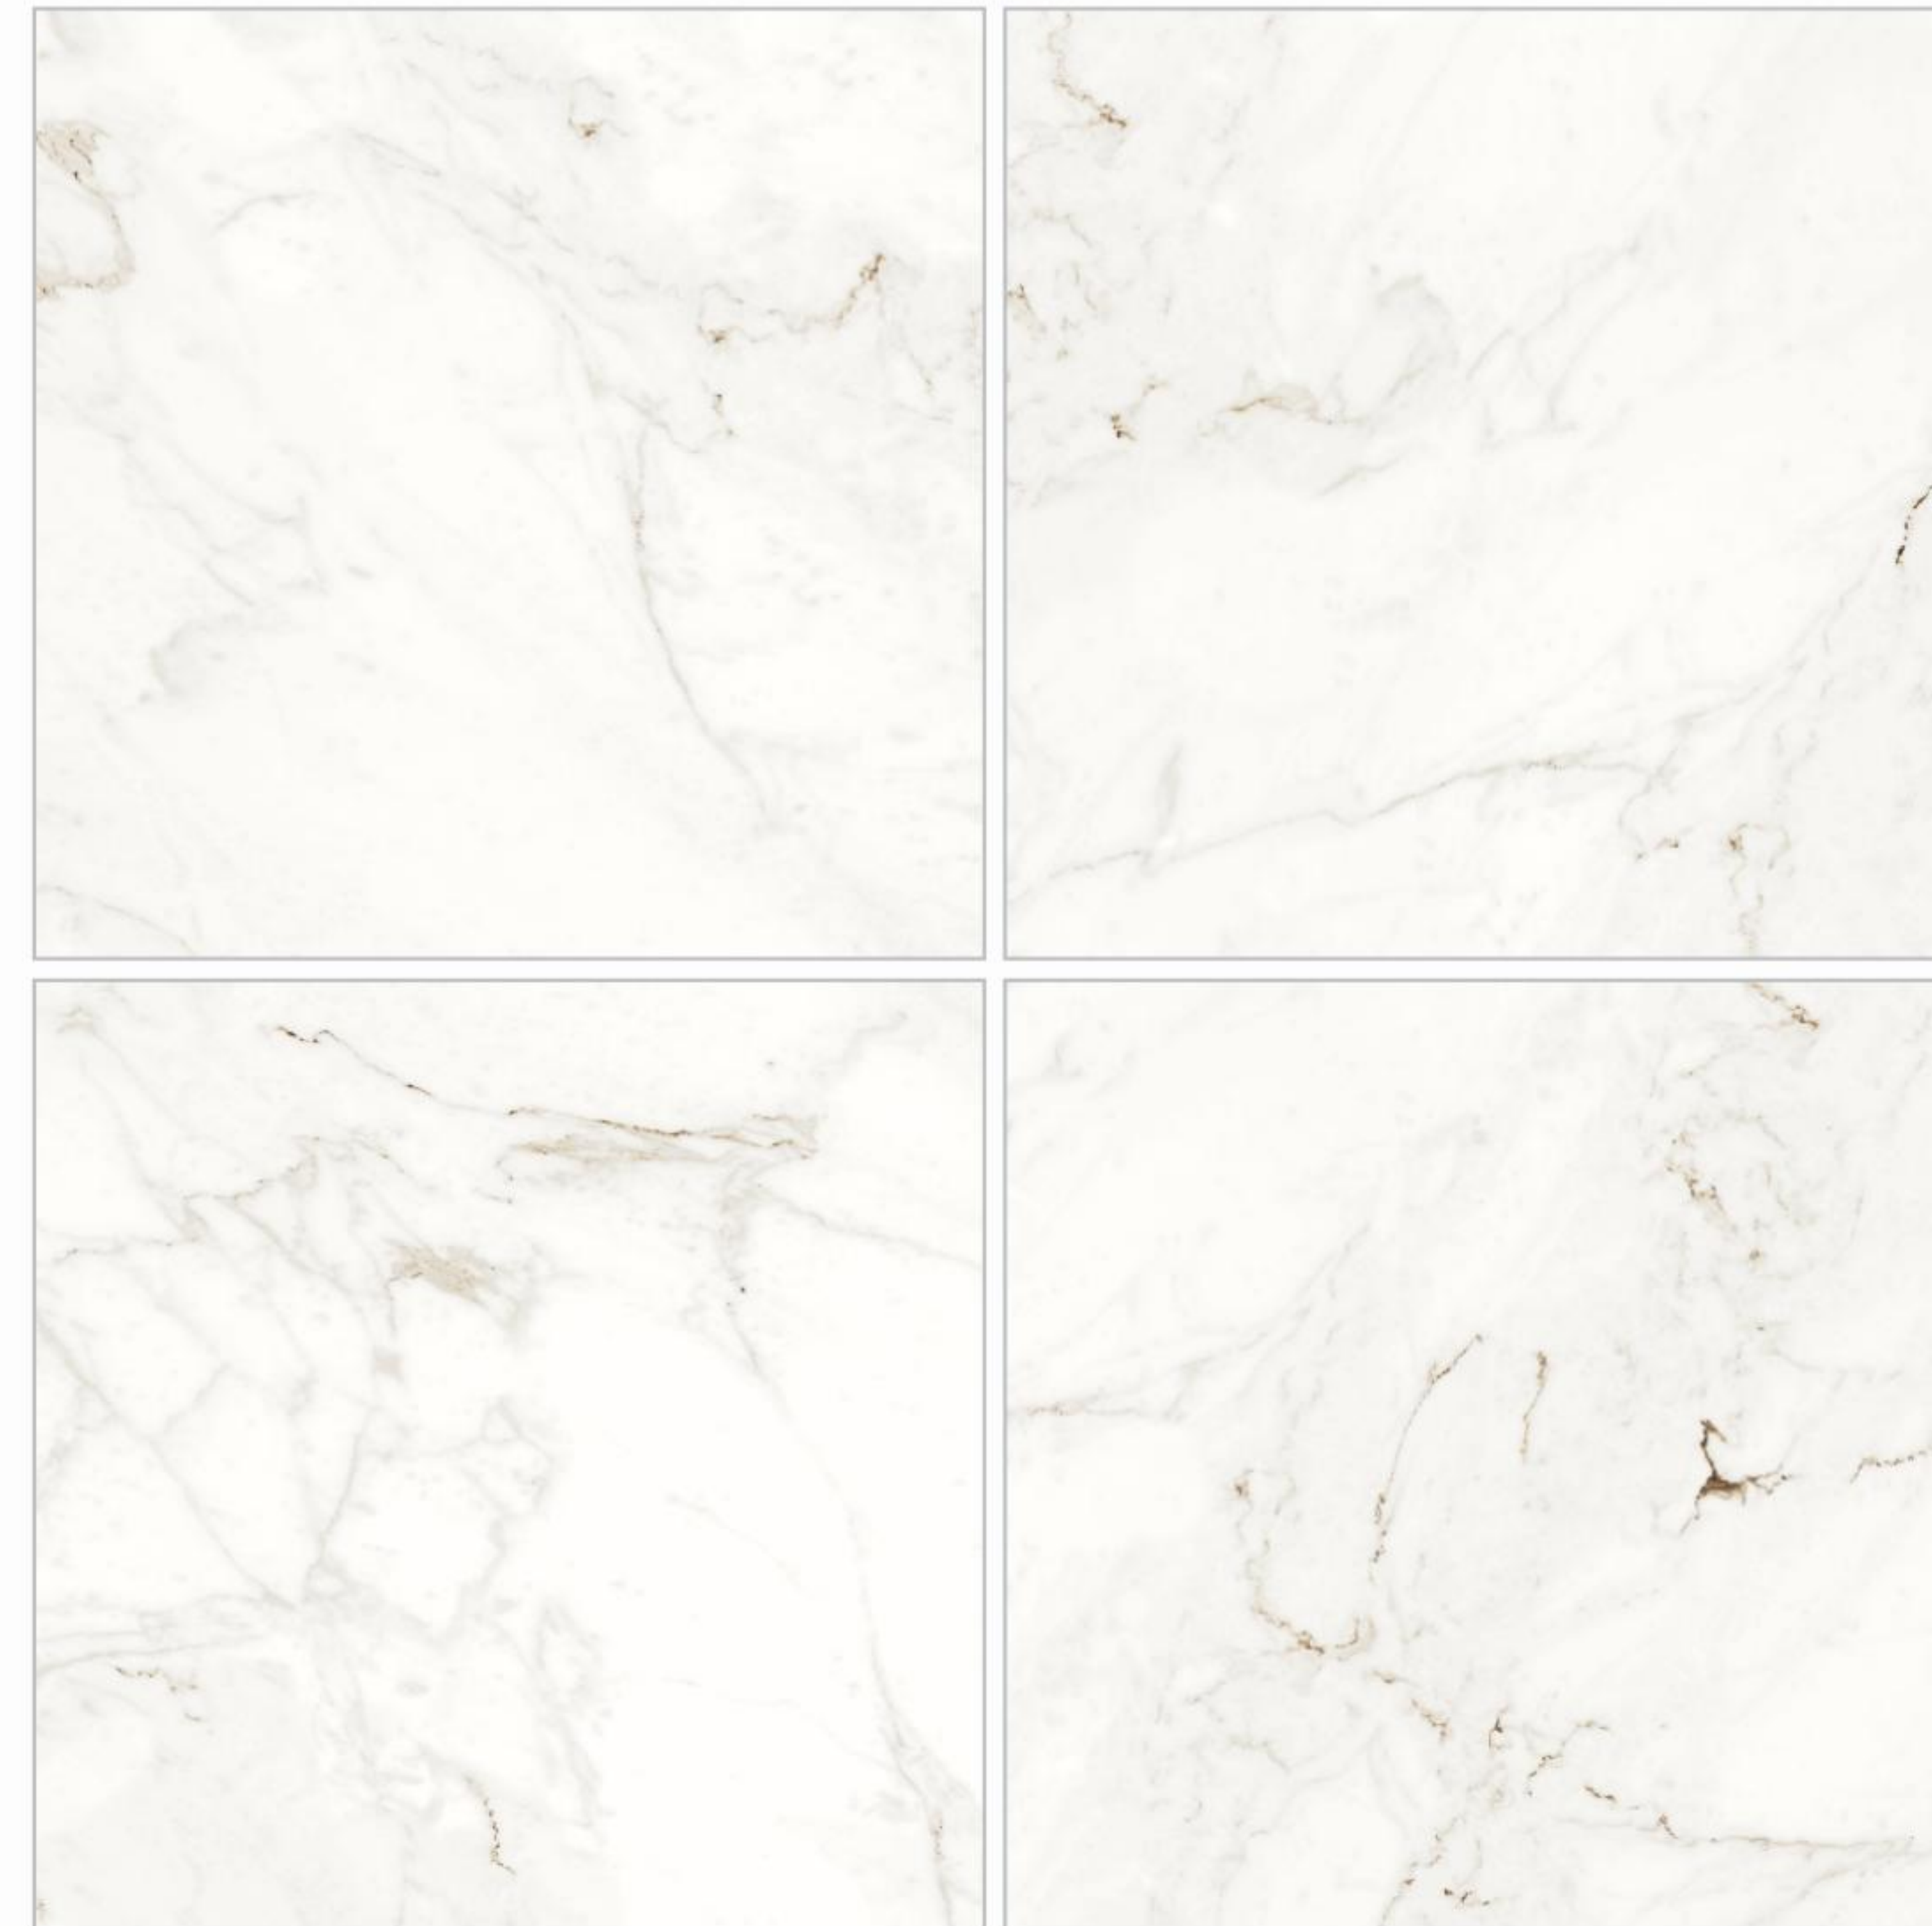

60X120CM

SURFACE **GLOSSY** | RANDOM 03

60X60CM

SURFACE **MATT** | RANDOM 06

Features

HAYYAK
حیّاک

60X120CM

SURFACE **GLOSSY** | RANDOM 04