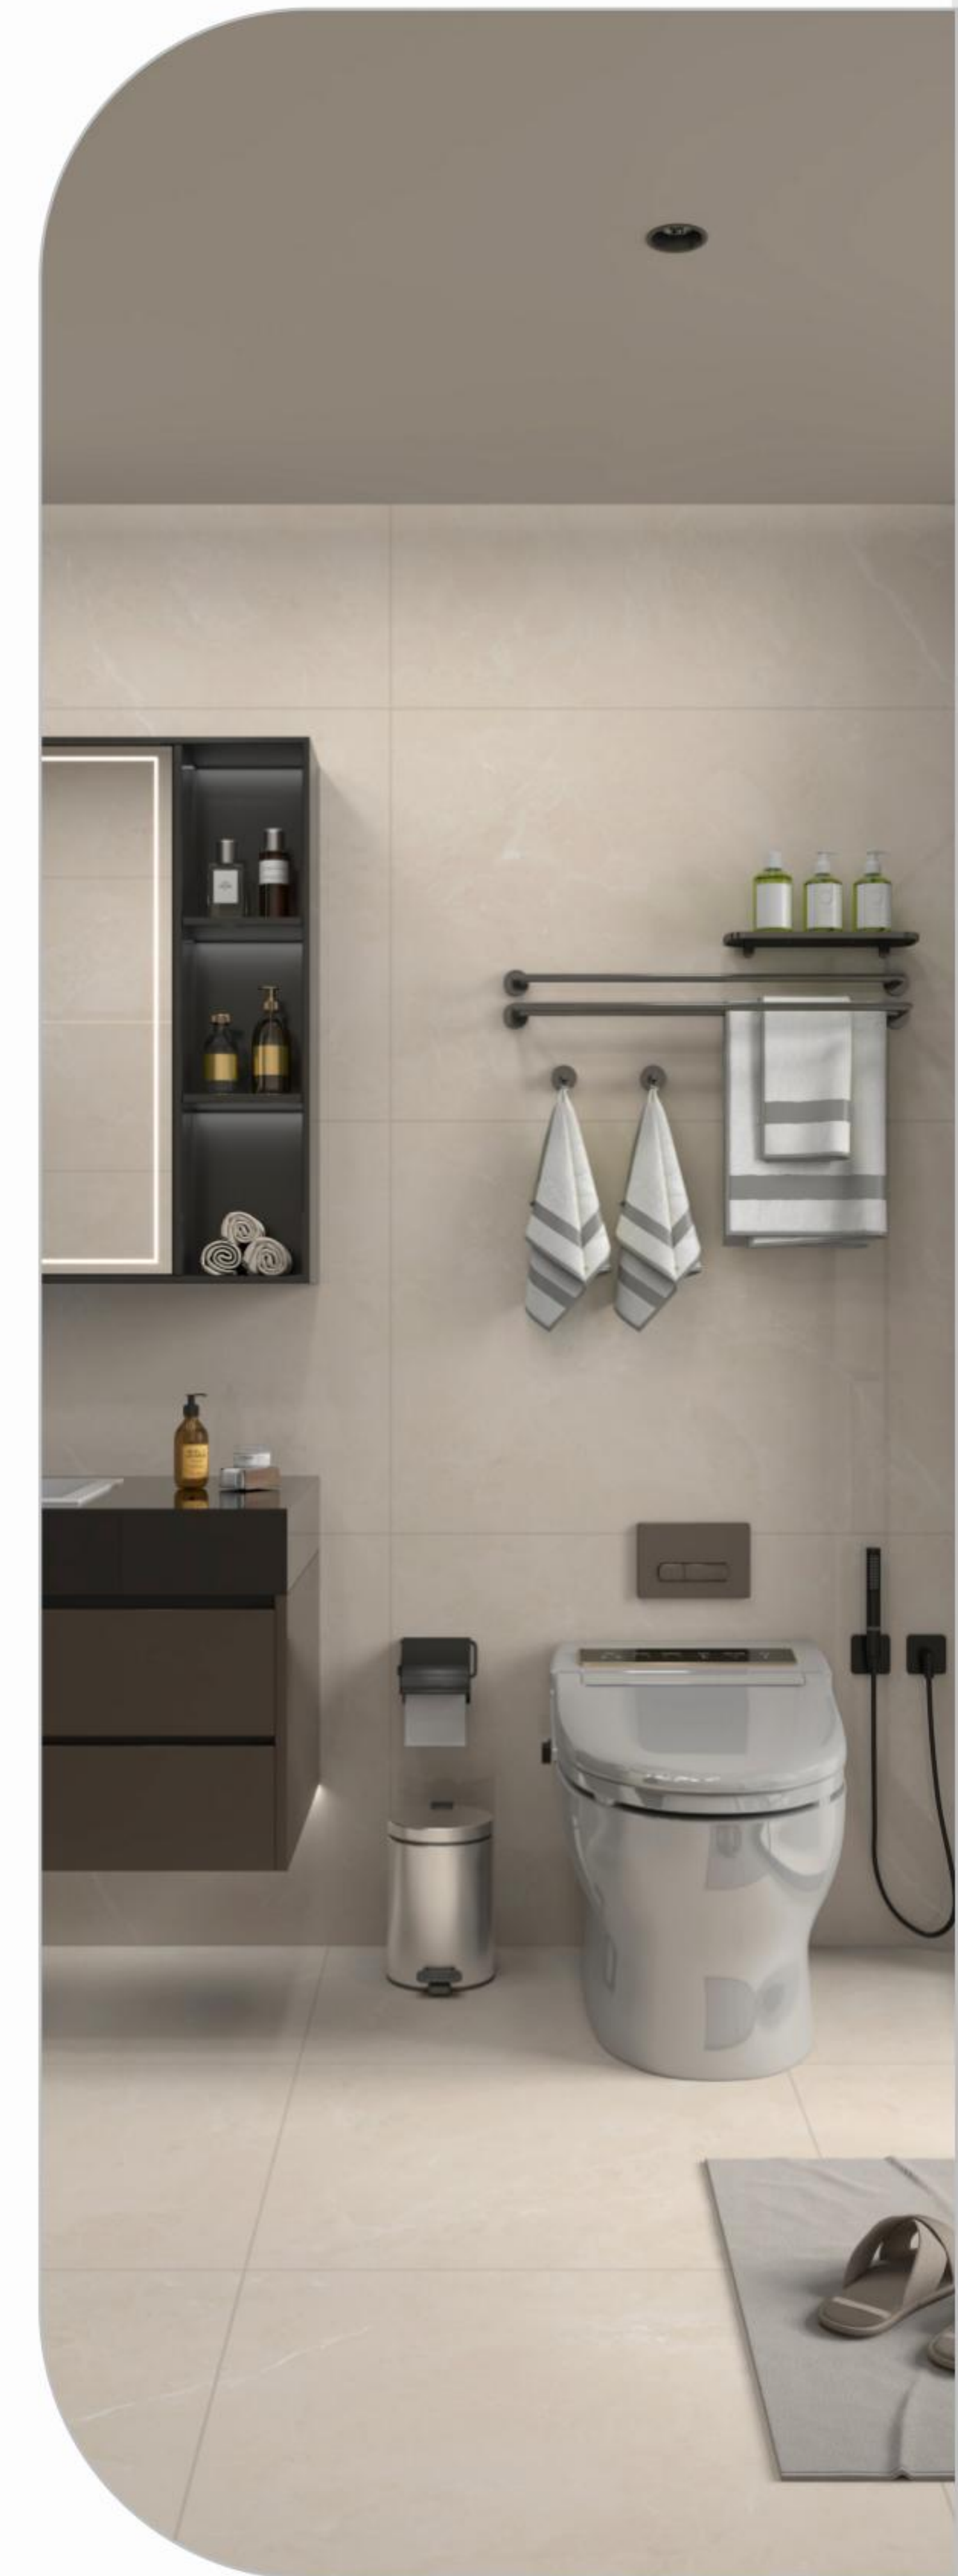

60X120CM | 60X60CM
PORCELAIN TILES

60X120CM

SURFACE **GLOSSY** | RANDOM 04

60X60CM

SURFACE **MATT** | RANDOM 08

Features

60X120CM

SURFACE **GLOSSY** | RANDOM 04

60X60CM

SURFACE **MATT** | RANDOM 08

Features

60X120CM

SURFACE **GLOSSY** | RANDOM 03

60X60CM

SURFACE **MATT** | RANDOM 06

Features

60X120CM

SURFACE **GLOSSY** | RANDOM 03

60X60CM

SURFACE **MATT** | RANDOM 06

Features

HAYYAK
حیّاک

60X120CM

SURFACE **GLOSSY** | RANDOM 04

60X60CM

SURFACE **MATT** | RANDOM 08

Features

FEATURES

SOLID BODY

EASY TO CLEAN

ZERO MAINTENANCE

HIGH STRENGTH