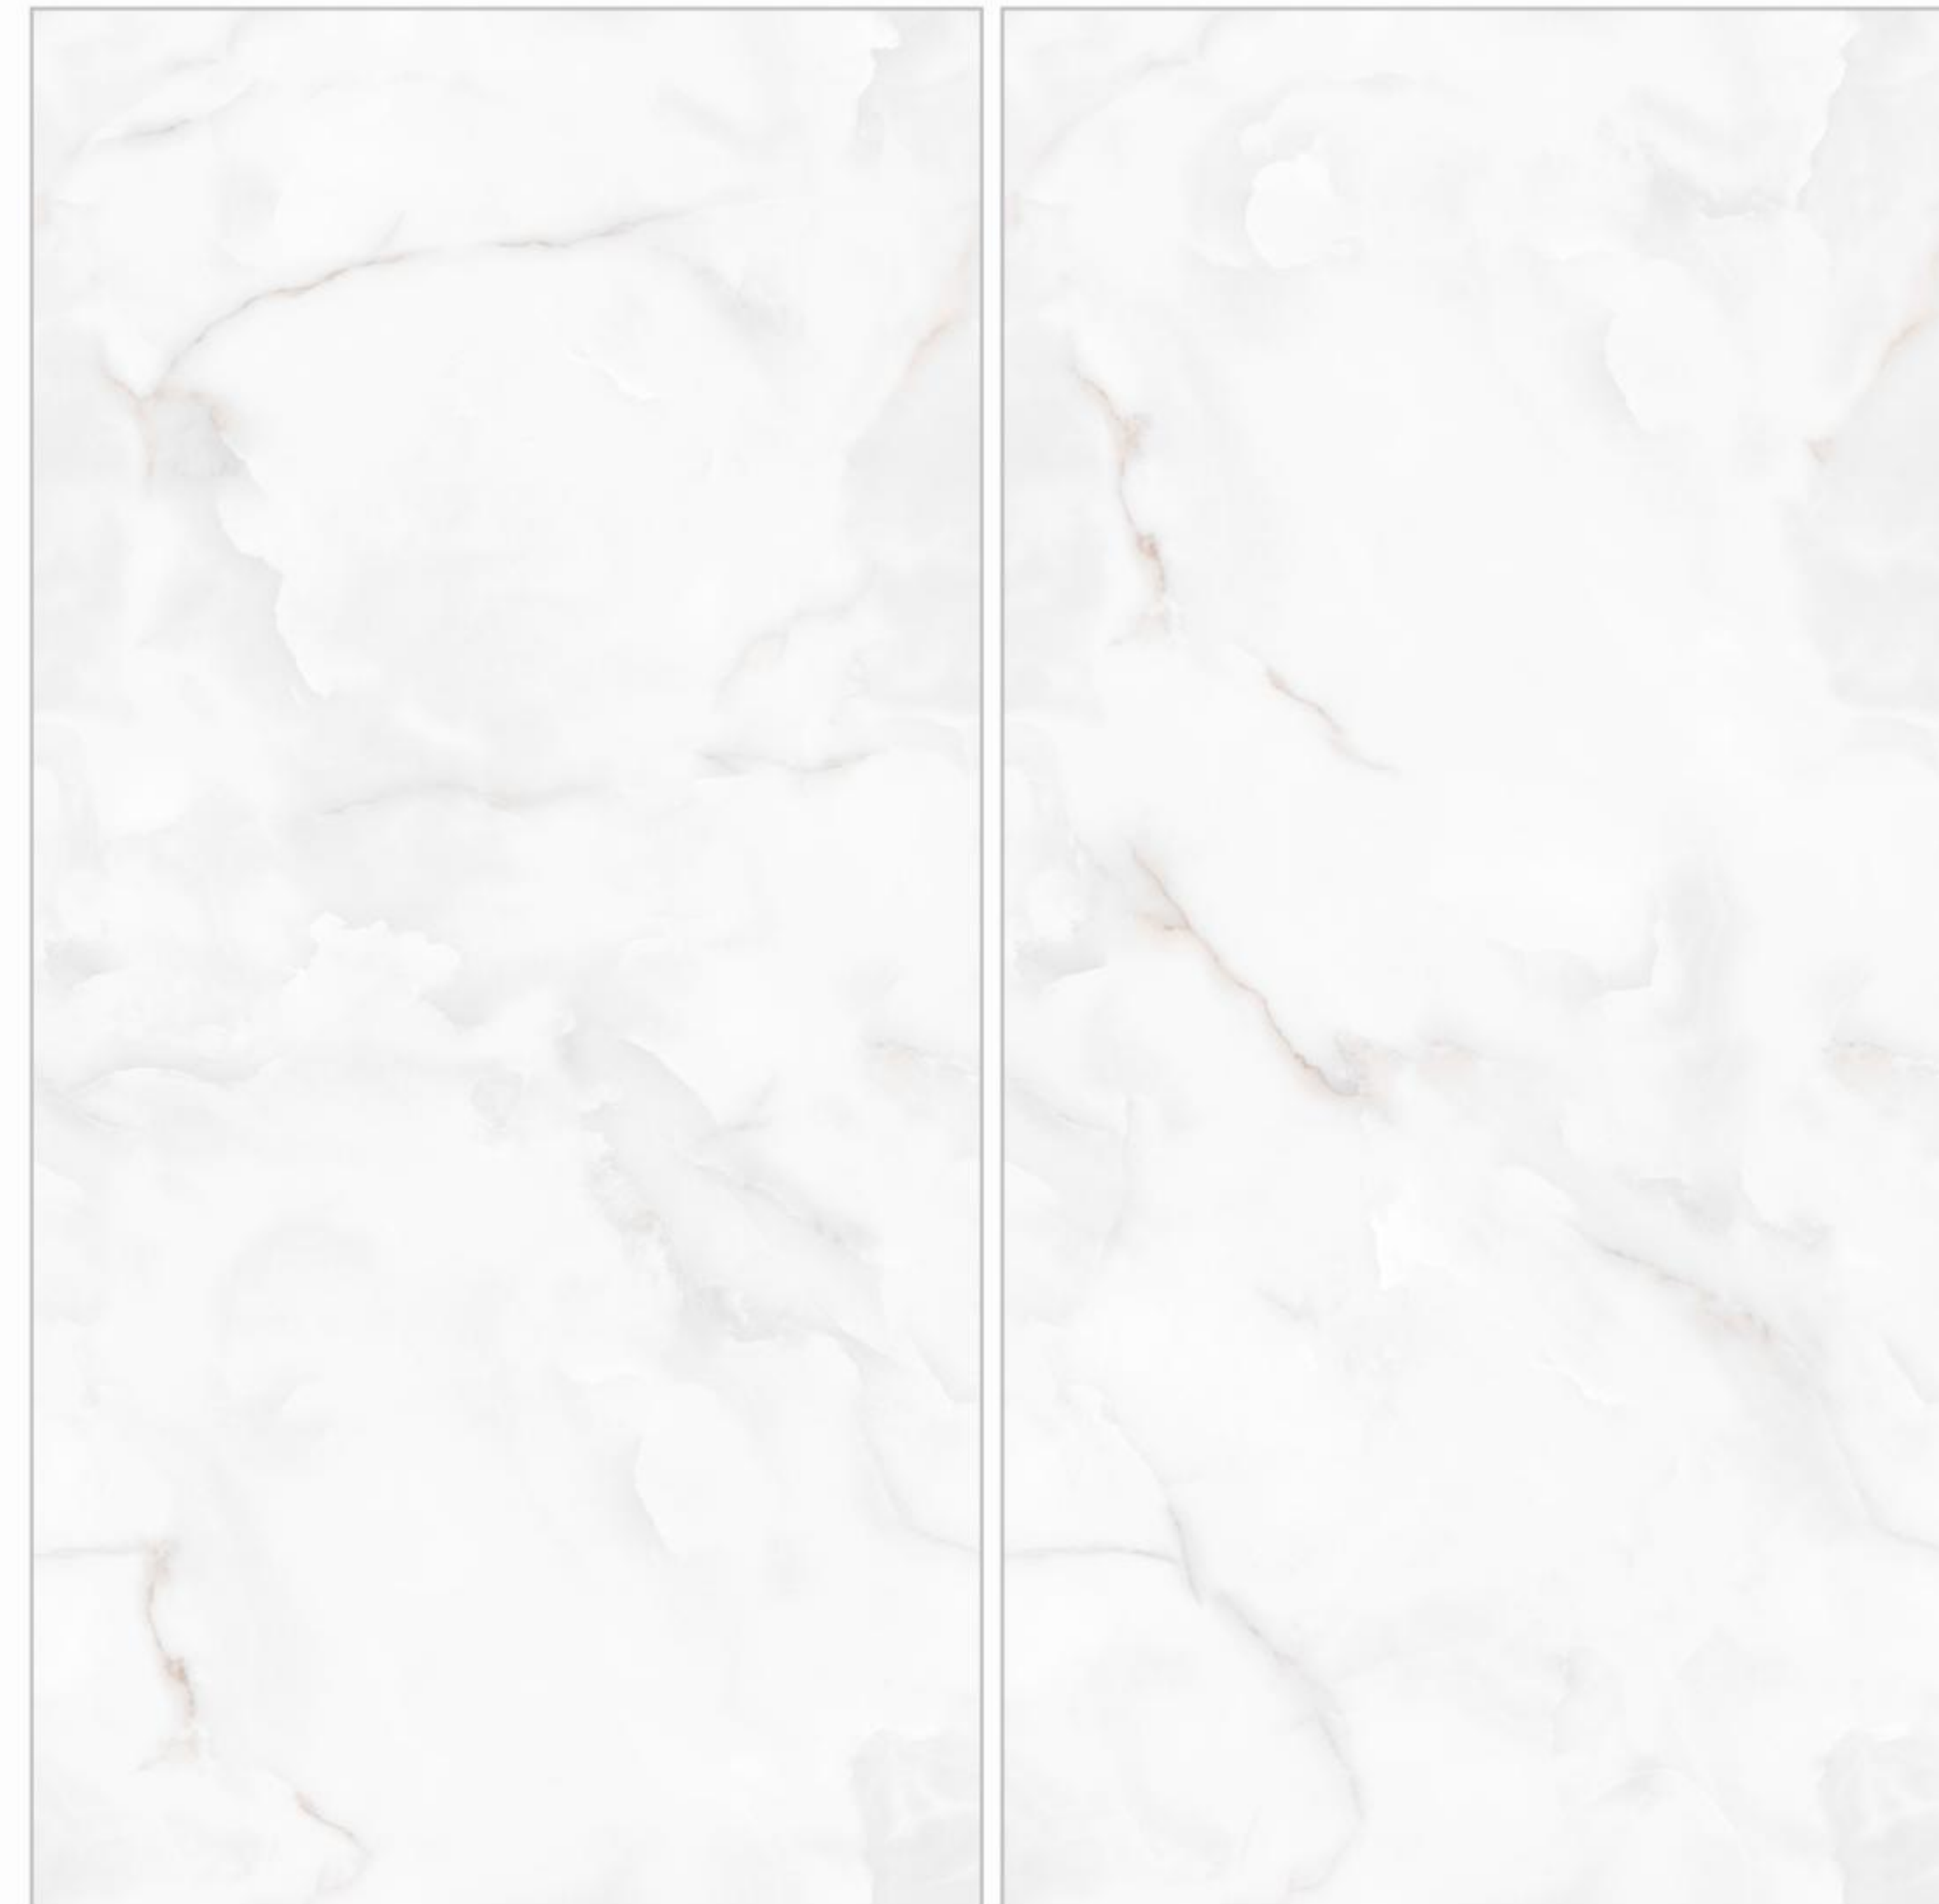

60X120CM

SURFACE **GLOSSY** | RANDOM 03

60X60CM

SURFACE **MATT** | RANDOM 06

Features

HAYYAK
حیّاک

60X120CM

SURFACE **GLOSSY** | RANDOM 04