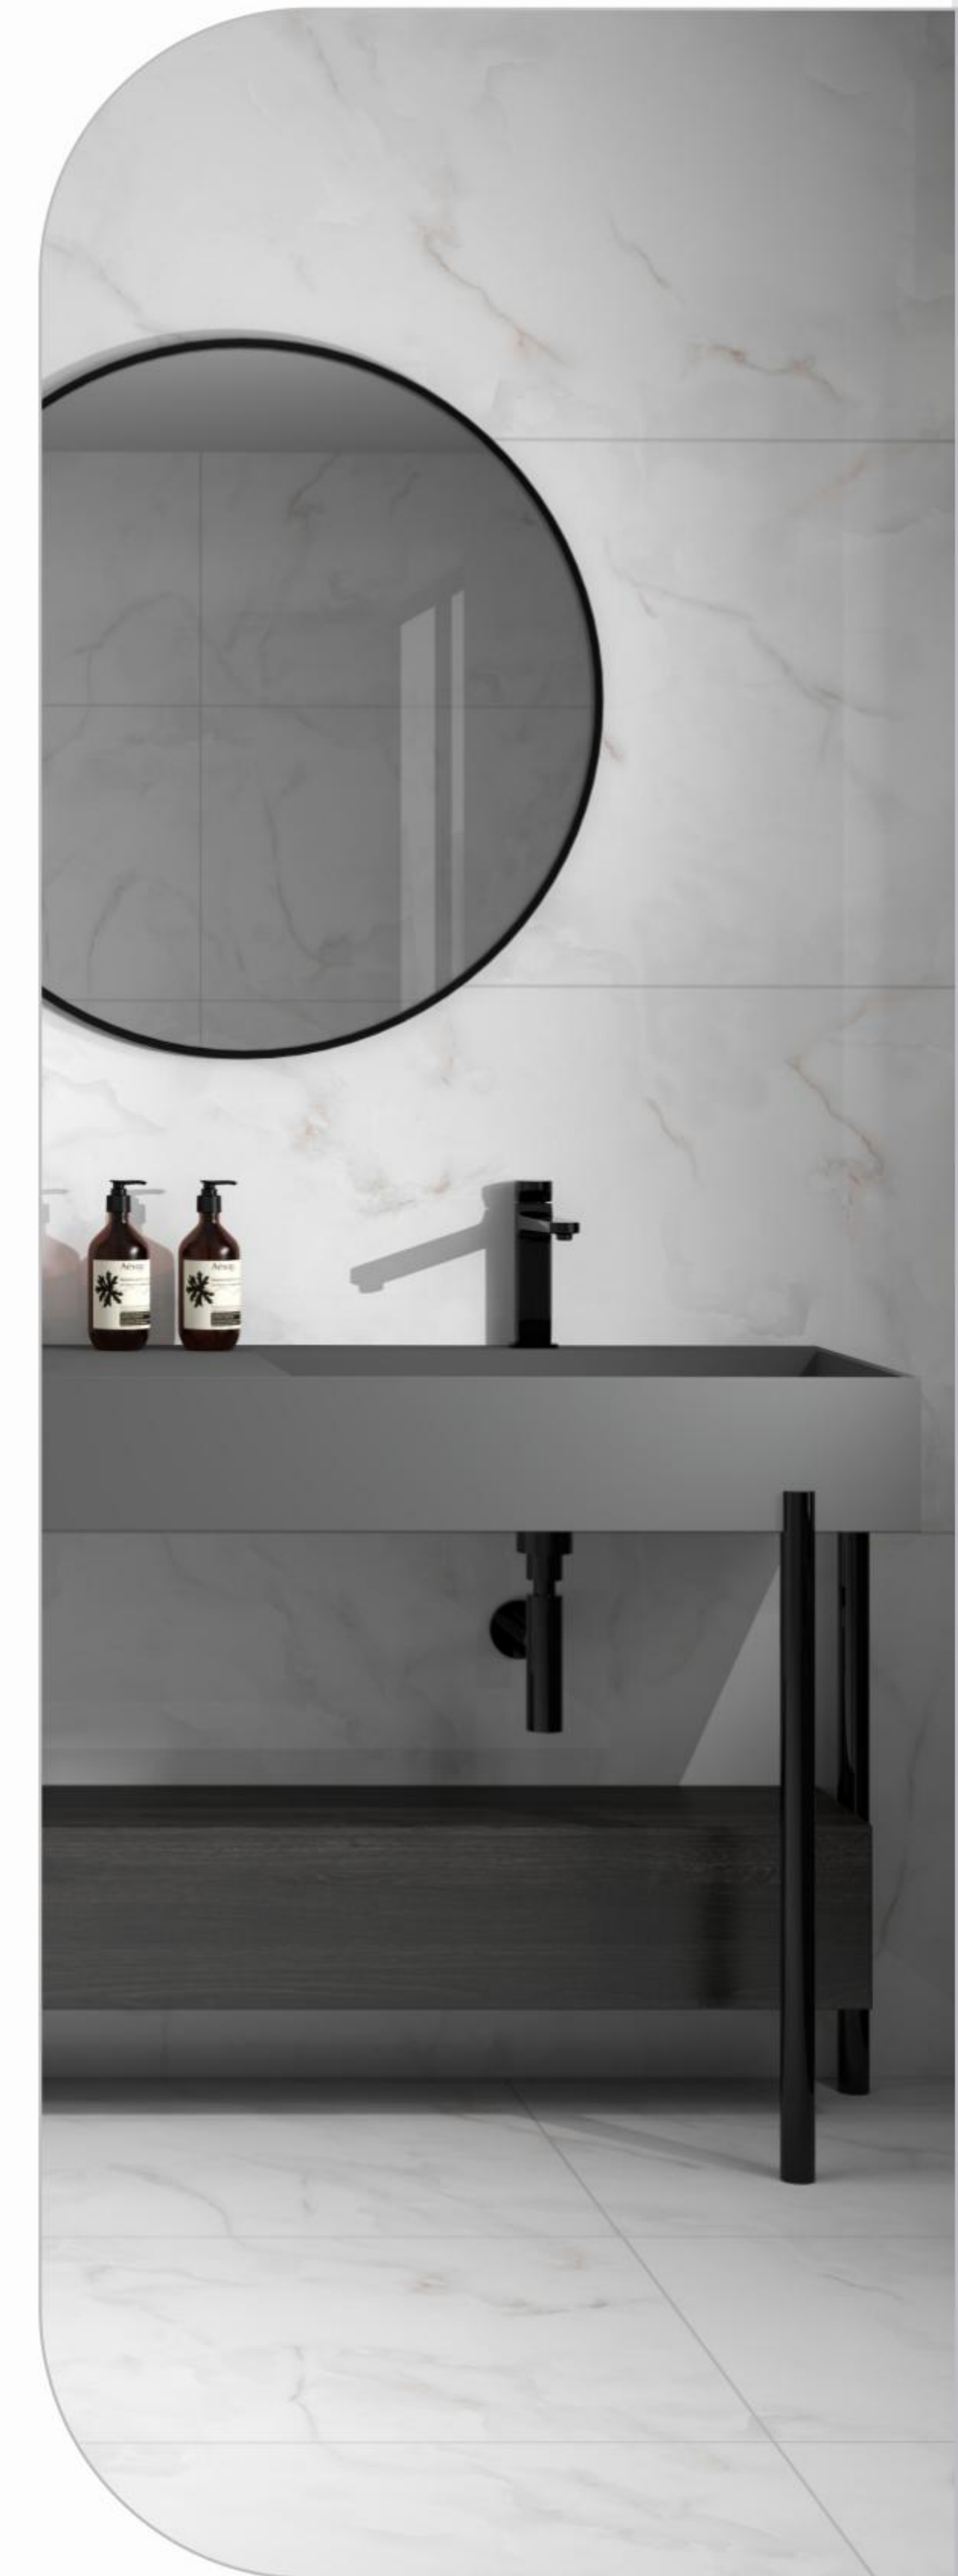

60X120CM

SURFACE **GLOSSY** | RANDOM 03

60X60CM

SURFACE **MATT** | RANDOM 06

Features

HAYYAK
حیّاک

60X120CM

SURFACE **GLOSSY** | RANDOM 04

60X60CM

SURFACE **MATT** | RANDOM 08

Features

FEATURES

SOLID BODY

EASY TO CLEAN

ZERO MAINTENANCE

HIGH STRENGTH