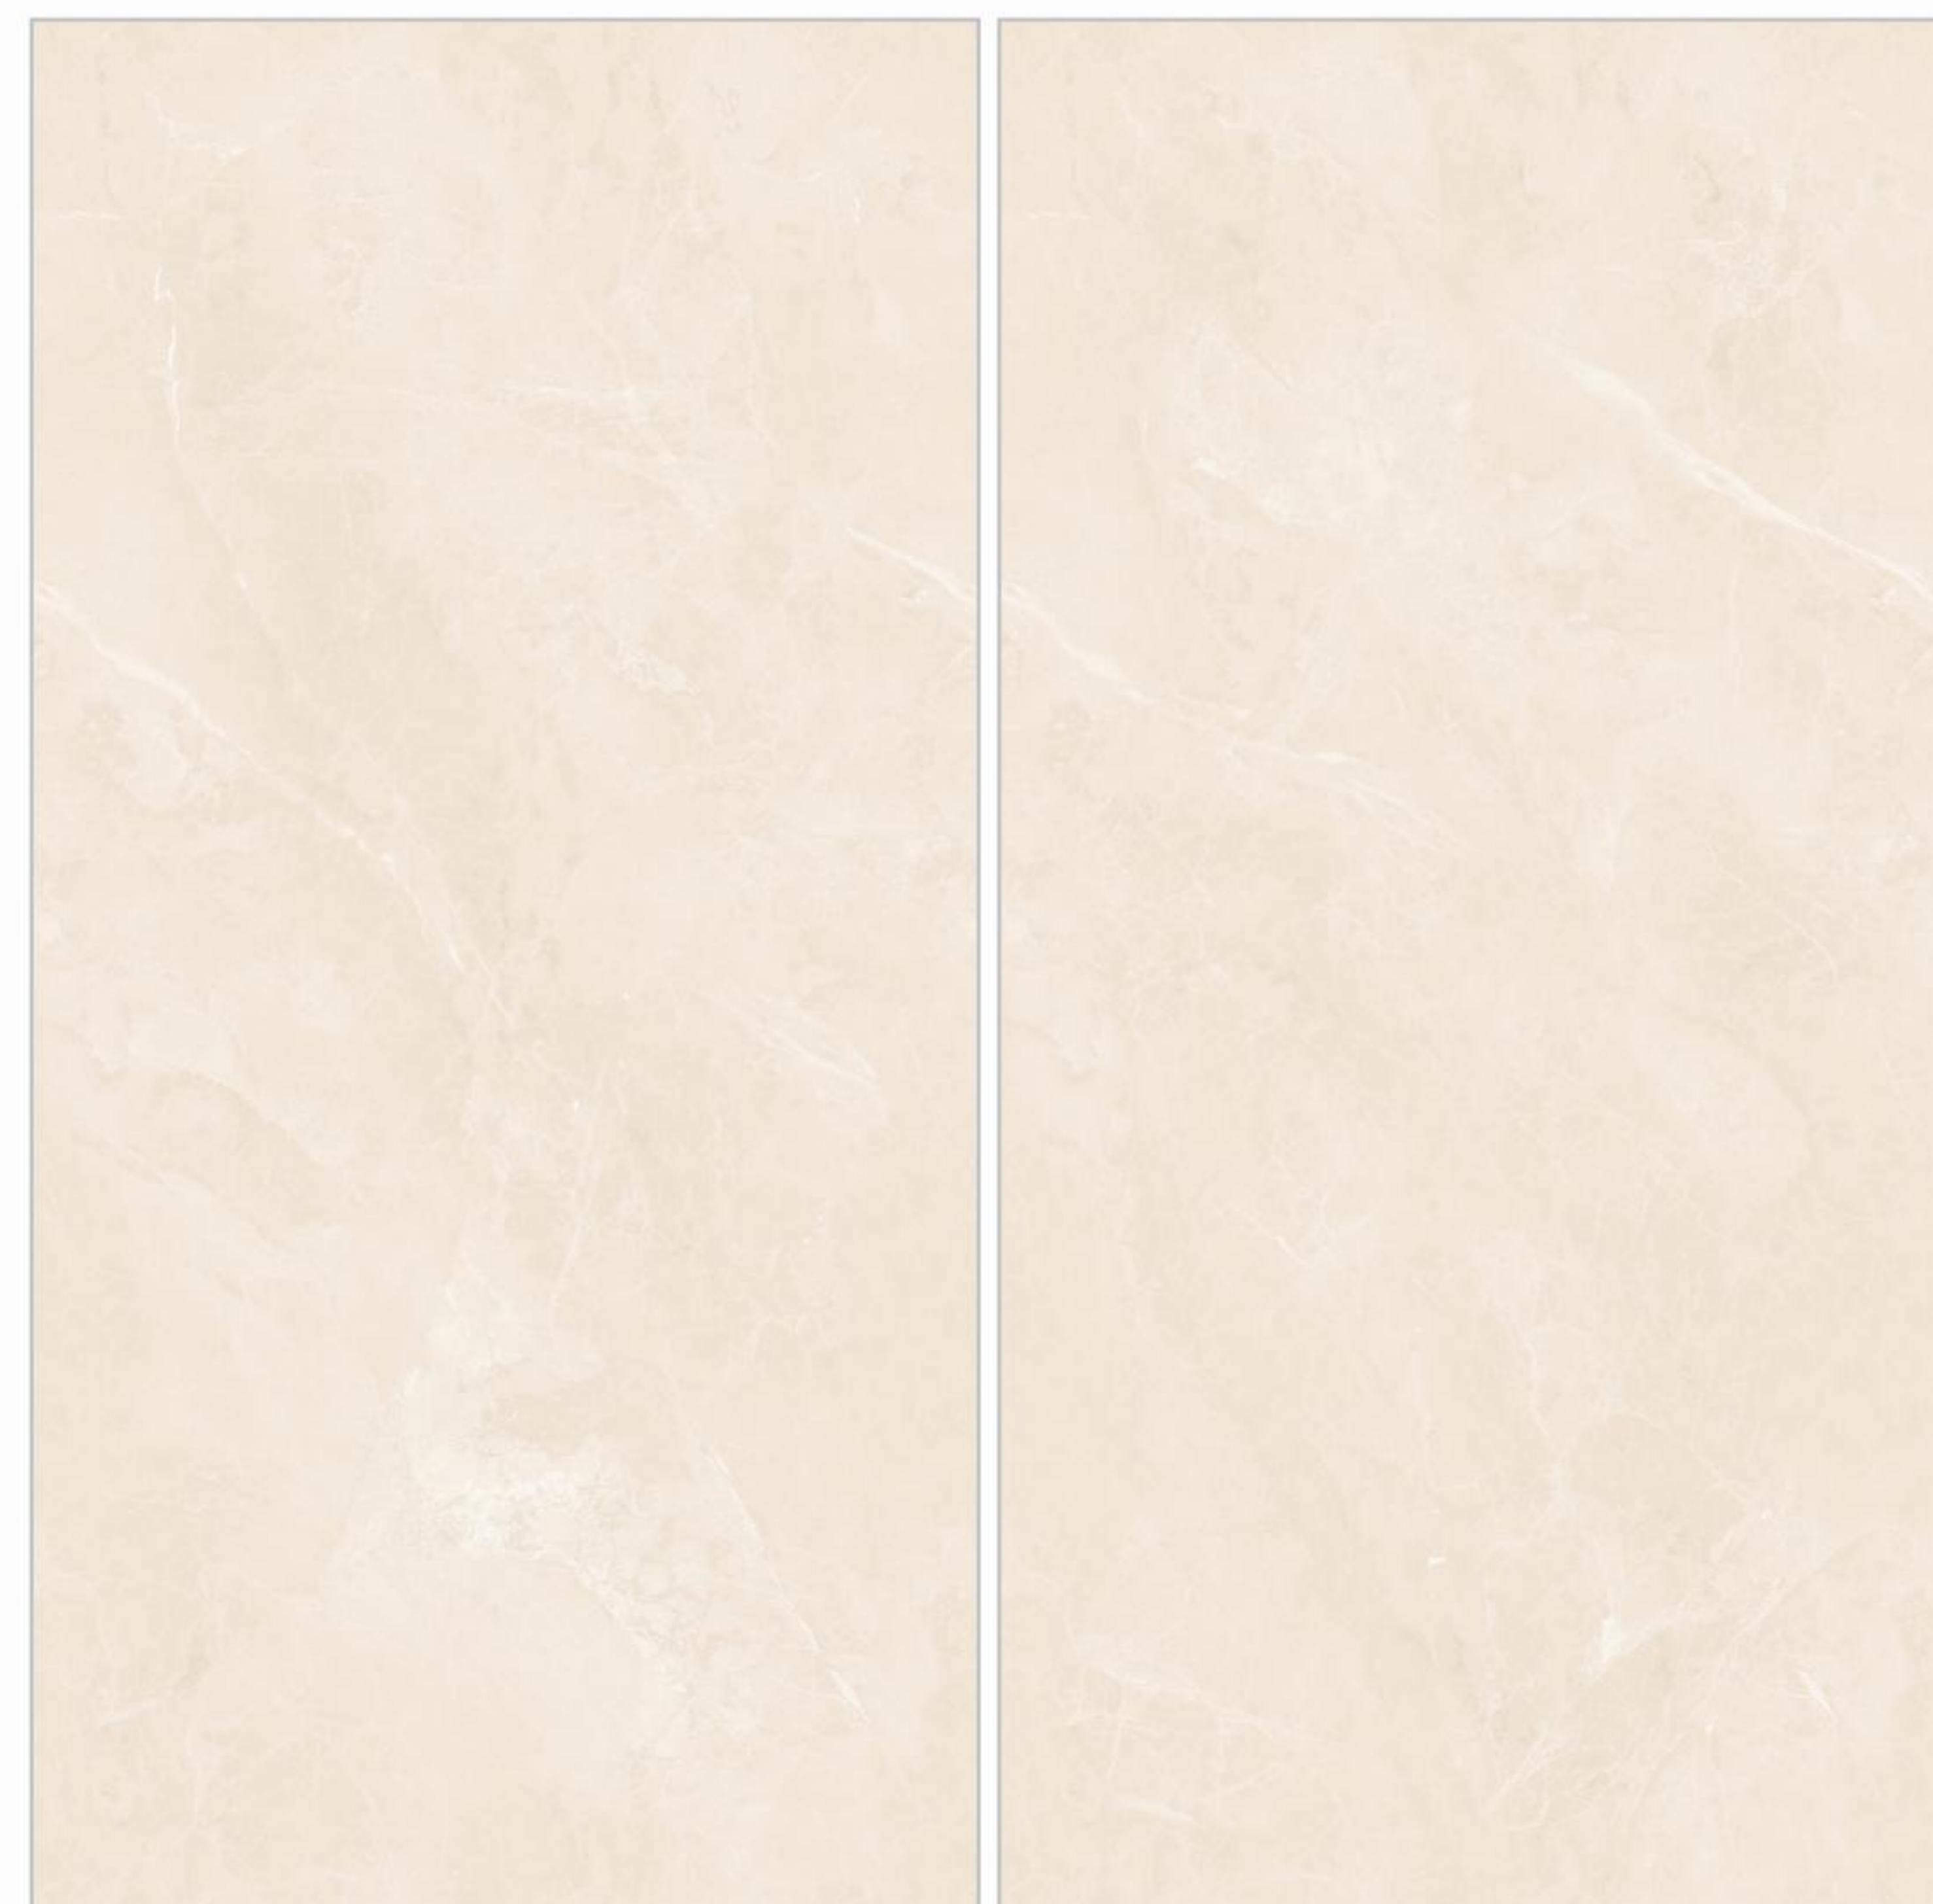

60X120CM | 60X60CM
PORCELAIN TILES

60X120CM

SURFACE **GLOSSY** | RANDOM 04

60X60CM

SURFACE **MATT** | RANDOM 08

Features

60X120CM

SURFACE **GLOSSY** | RANDOM 04

60X60CM

SURFACE **MATT** | RANDOM 08

Features

60X120CM

SURFACE **GLOSSY** | RANDOM 03

60X60CM

SURFACE **MATT** | RANDOM 06

Features

60X120CM

SURFACE **GLOSSY** | RANDOM 03

60X60CM

SURFACE **MATT** | RANDOM 06

Features

HAYYAK
حیّاک

60X120CM

SURFACE **GLOSSY** | RANDOM 04