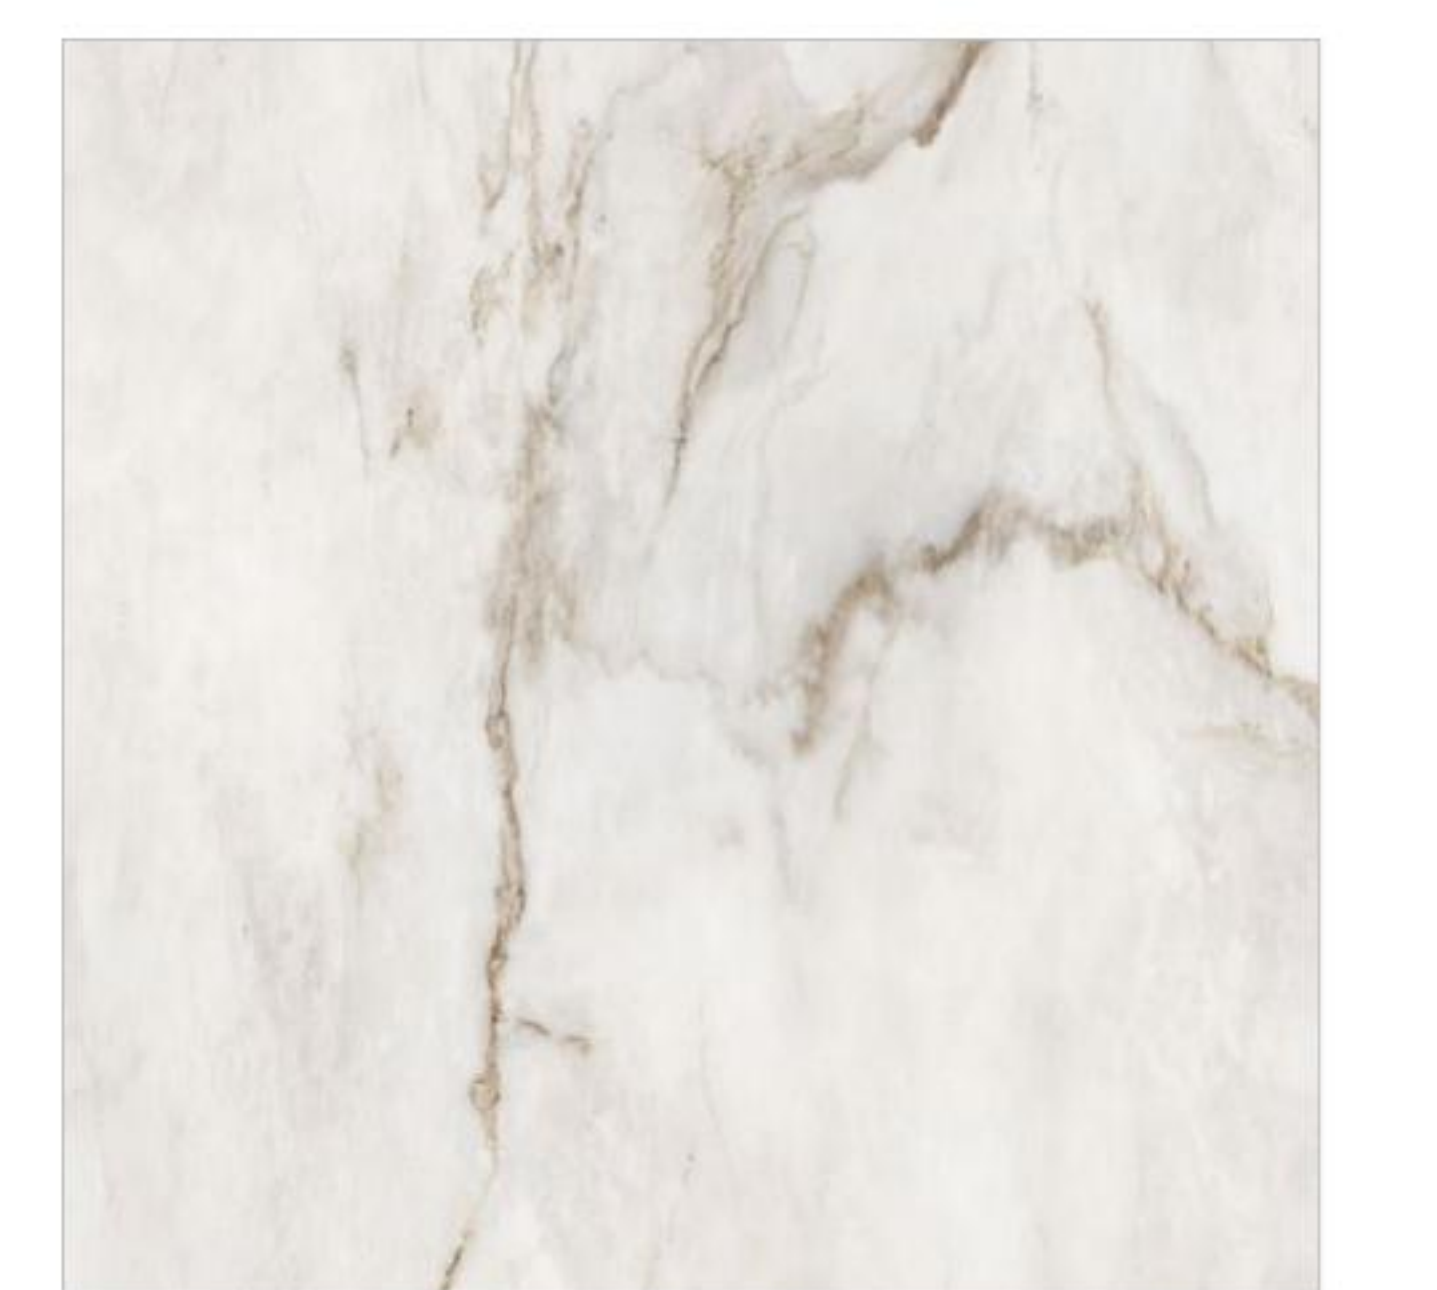

SIZE : 1200X1200MM

FINISH : GLOSSY

↔ 9MM THICKNESS

Office Areas

Stair case

Study Table

TV Room

Bathroom Vanities

Kitchen Counter Top

Dining Area

Living Room