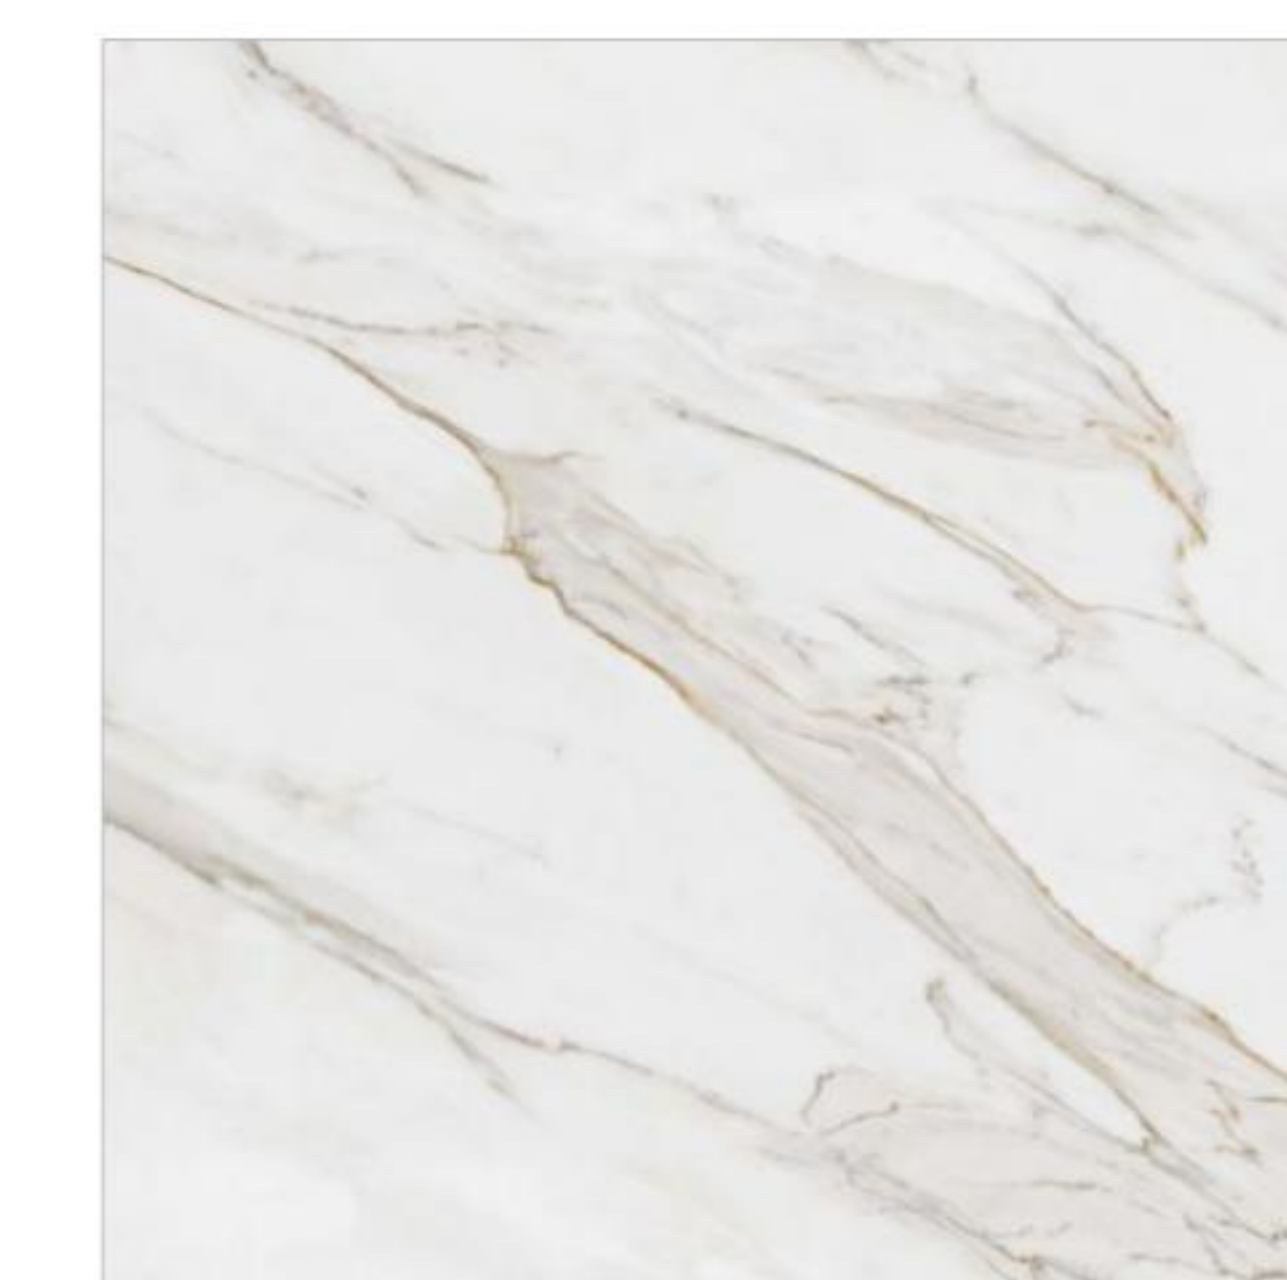

SIZE : 1200X1200MM

FINISH : GLOSSY

↔ 9MM THICKNESS

Office Areas

Stair case

Study Table

TV Room

Bathroom Vanities

Kitchen Counter Top

Dining Area

Living Room