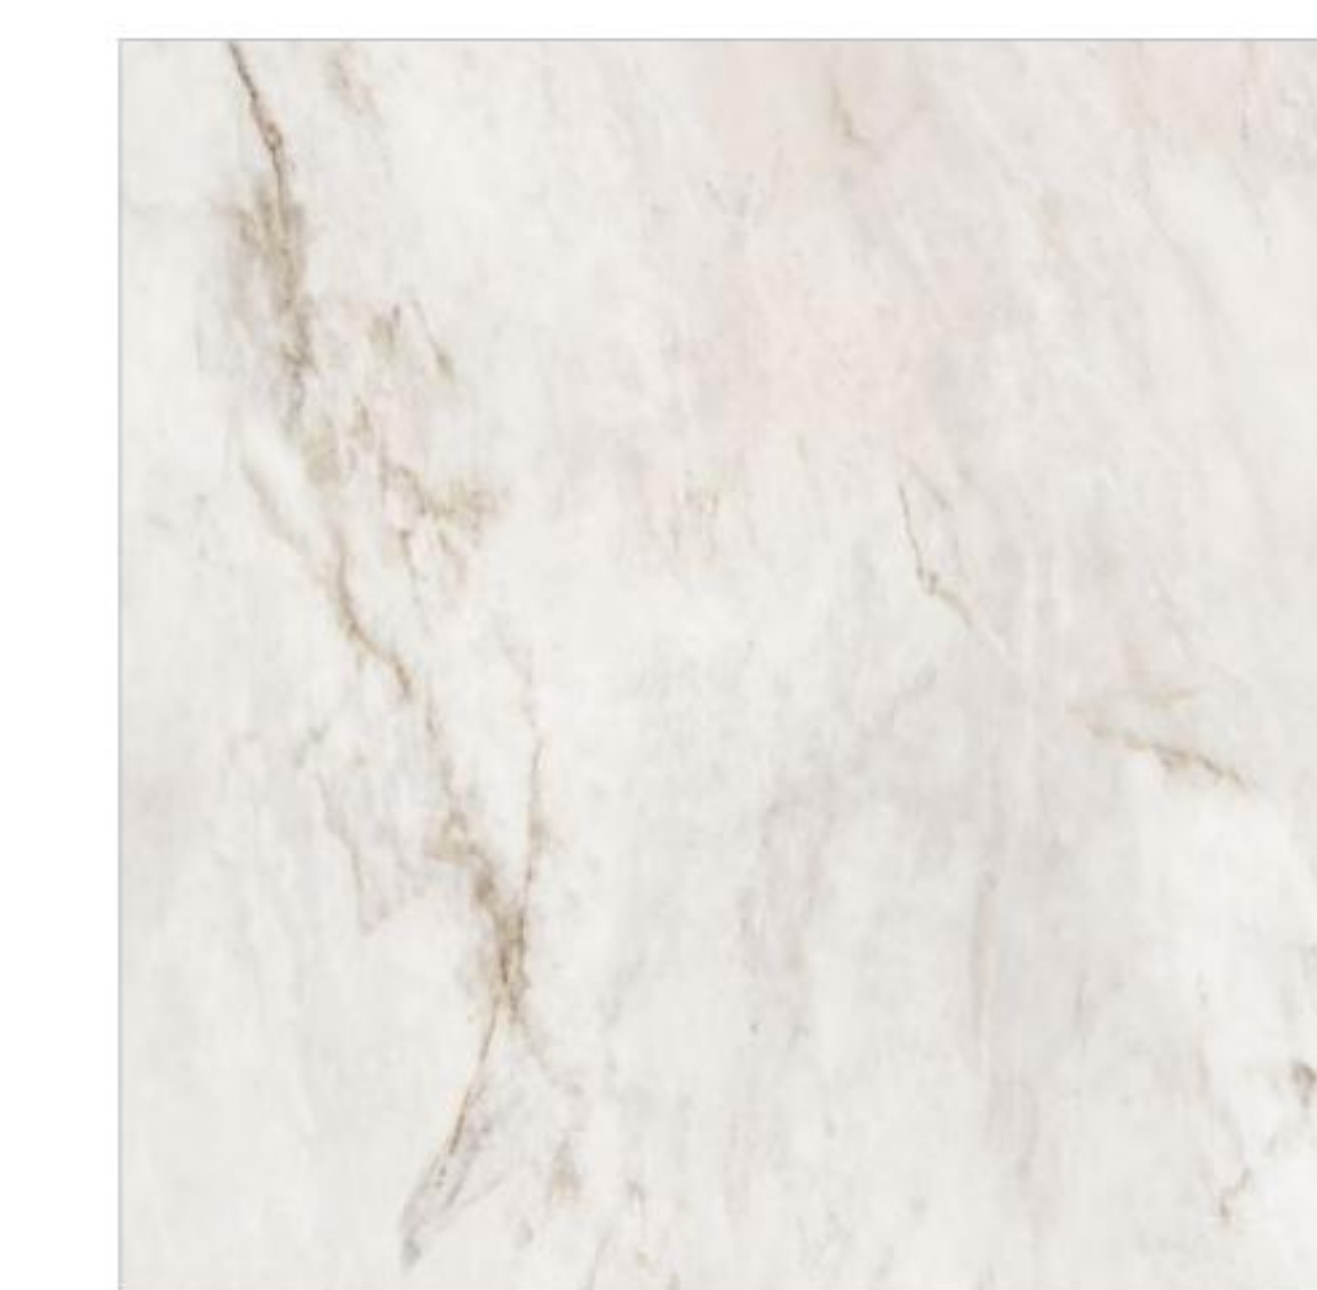

SIZE : 1200X1200MM

FINISH : GLOSSY

↔ 9MM THICKNESS

Office Areas

Stair case

Study Table

TV Room

Bathroom Vanities

Kitchen Counter Top

Dining Area

Living Room