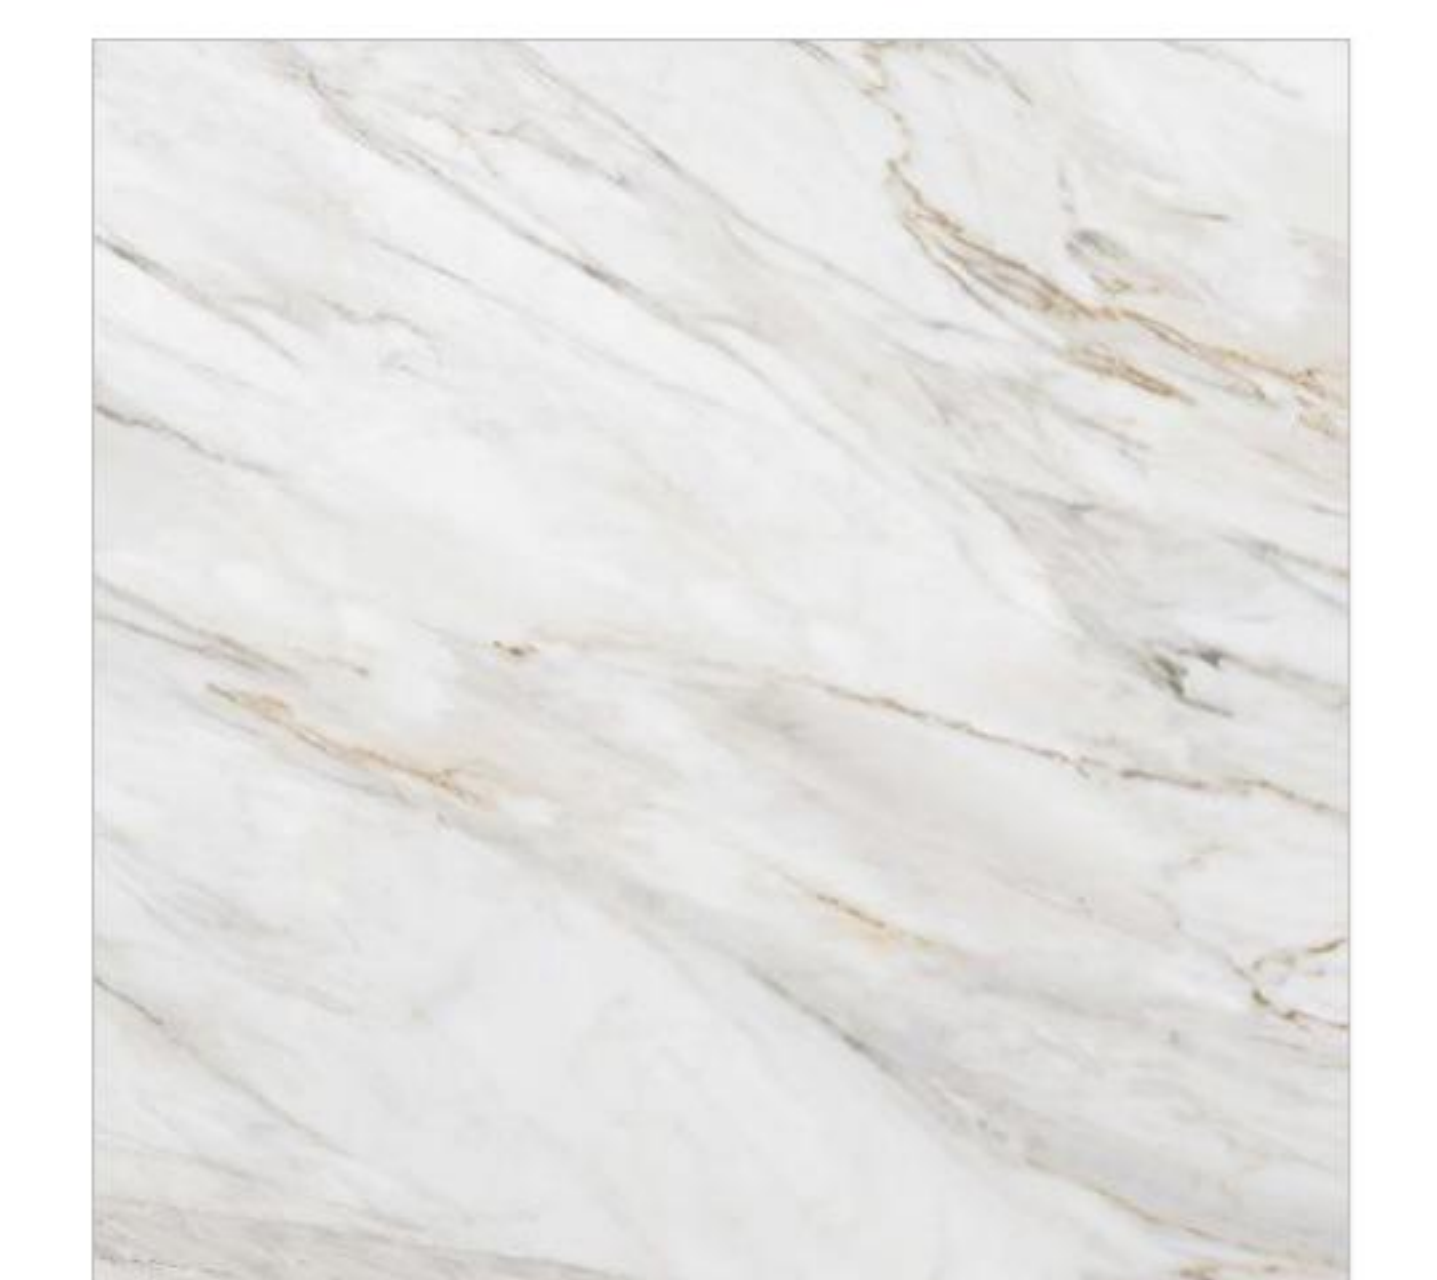

SIZE : 1200X1200MM

FINISH : GLOSSY

↔ 9MM THICKNESS

Office Areas

Stair case

Study Table

TV Room

Bathroom Vanities

Kitchen Counter Top

Dining Area

Living Room