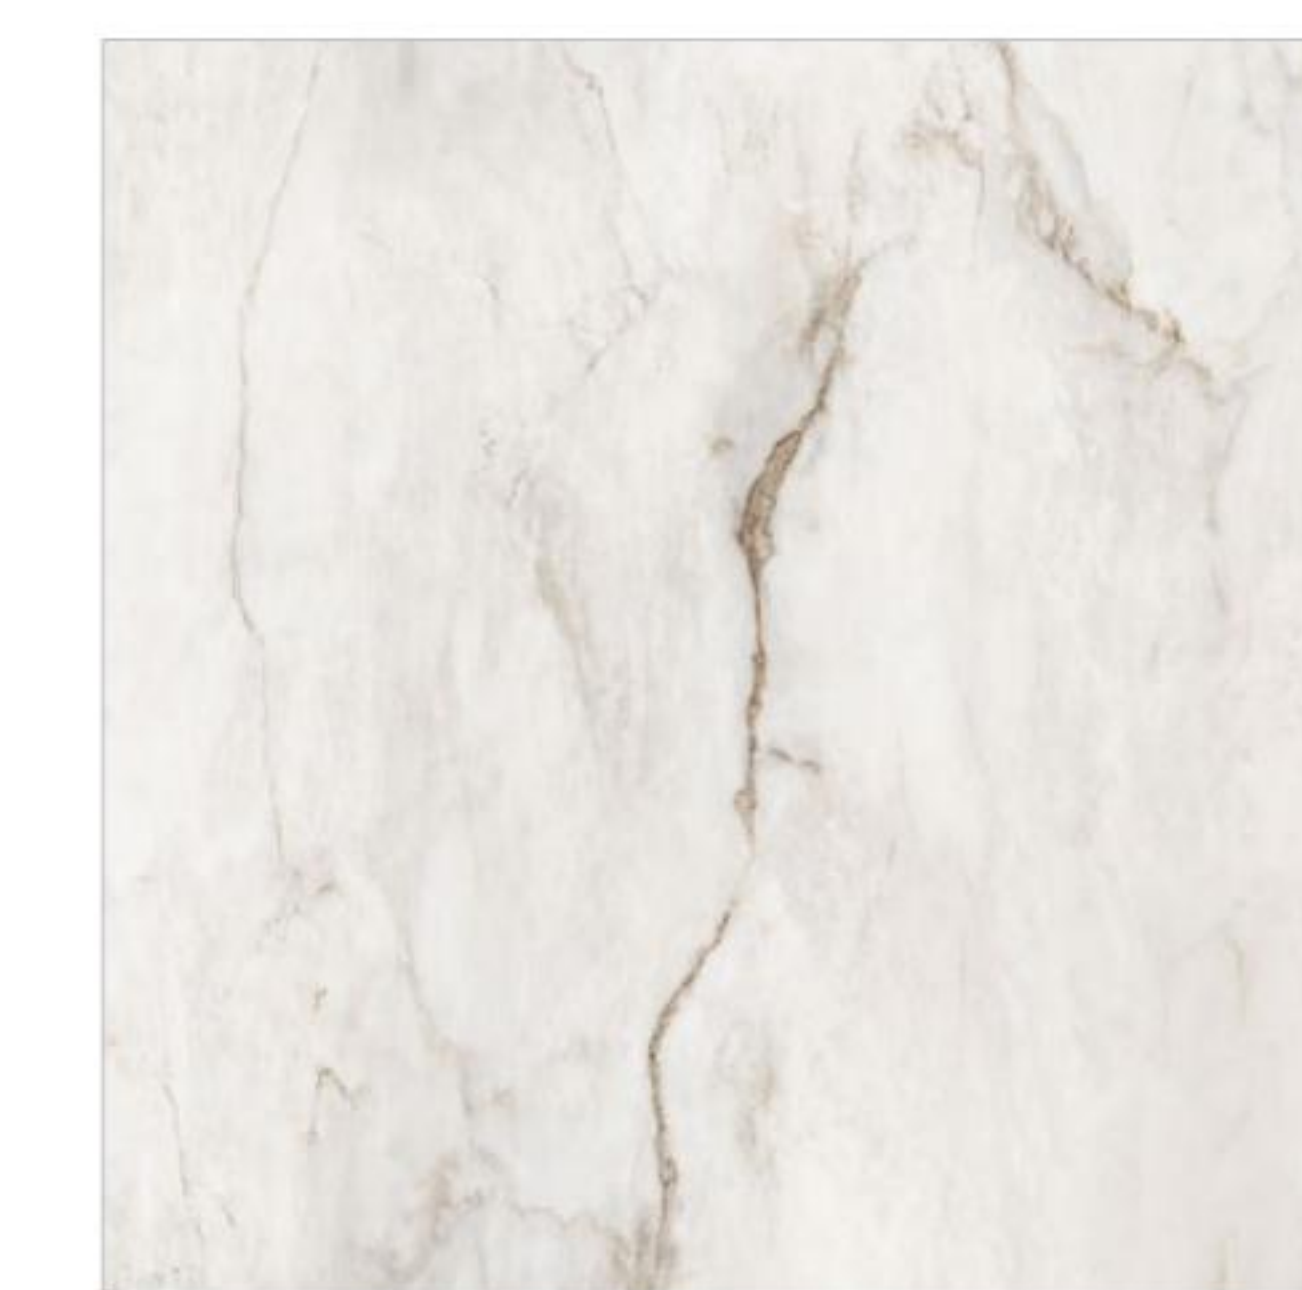

SIZE : 1200X1200MM

FINISH : GLOSSY

↔ 9MM THICKNESS

Office Areas

Stair case

Study Table

TV Room

Bathroom Vanities

Kitchen Counter Top

Dining Area

Living Room