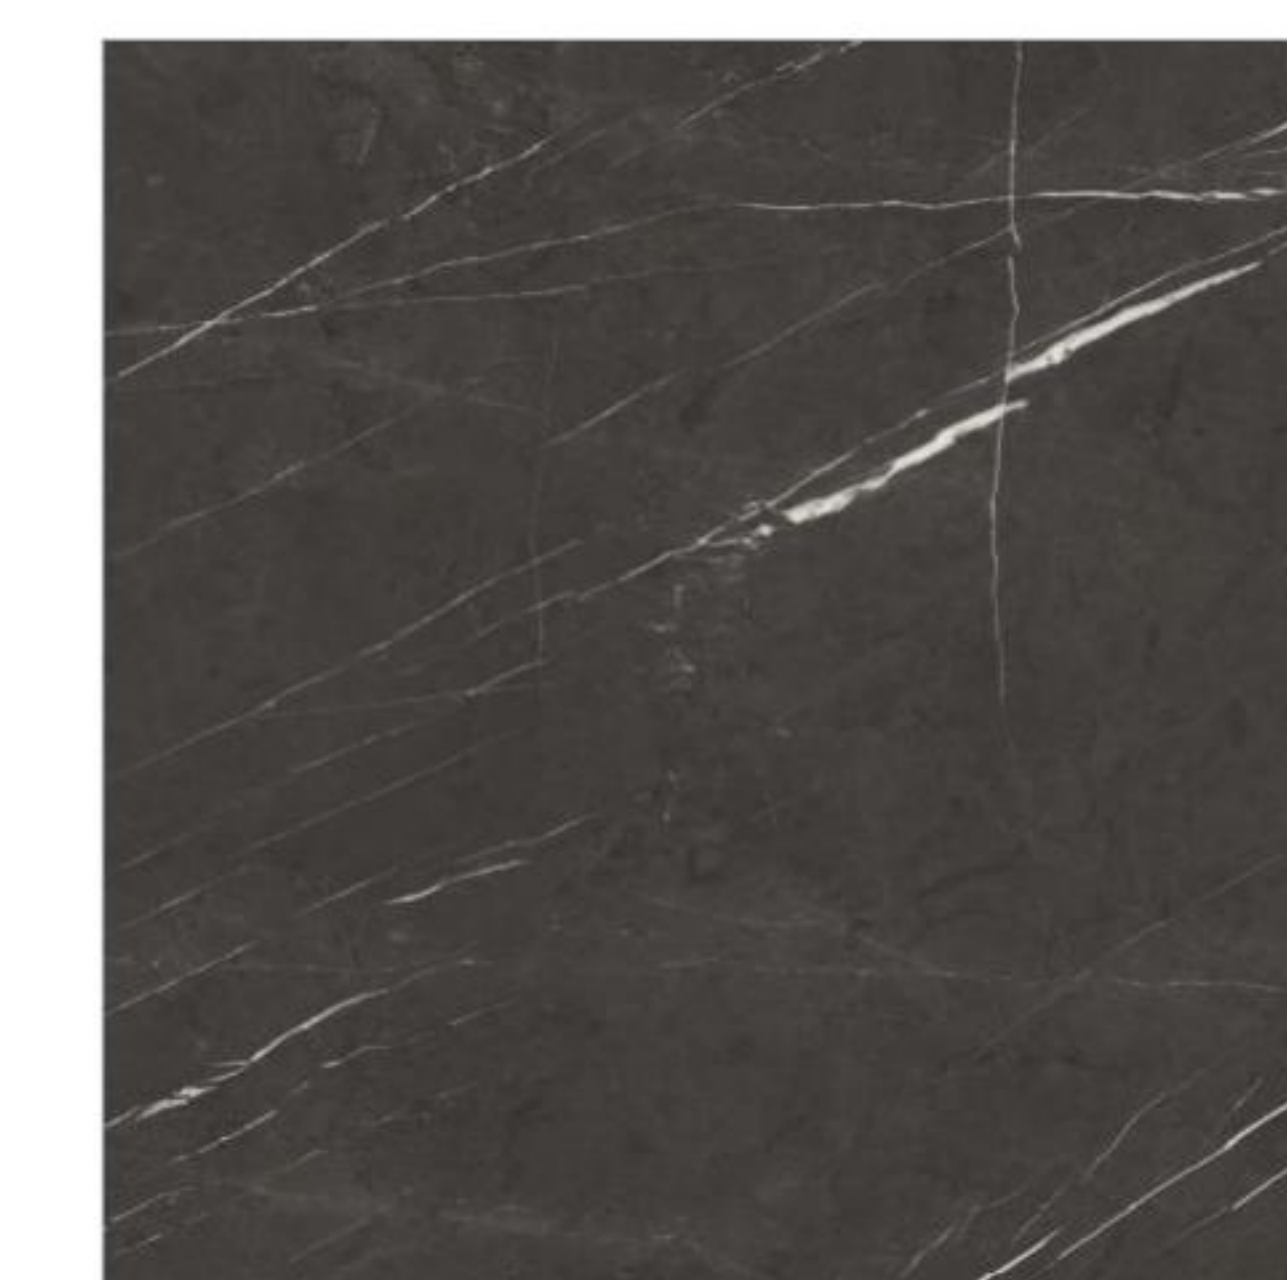

SIZE : 1200X1200MM
FINISH : RUSTIC MATT
→← 9MM THICKNESS

Office Areas

Stair case

Study Table

TV Room

Bathroom Vanities

Kitchen Counter Top

Dining Area

Living Room